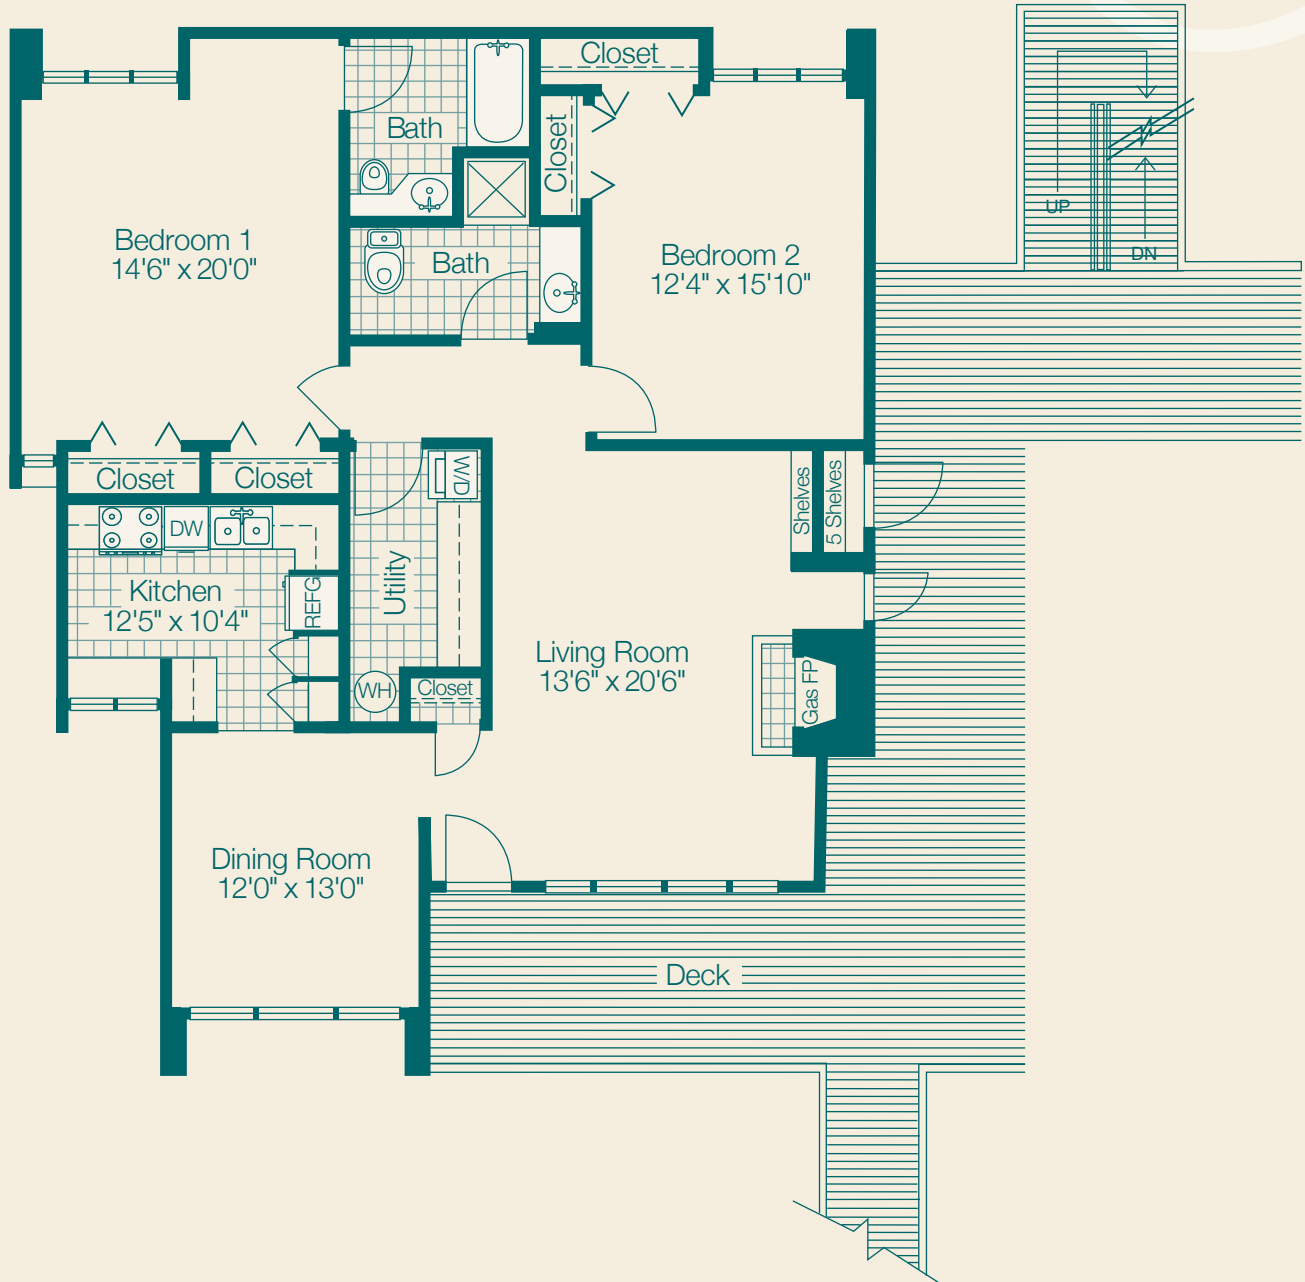

Deerfield

**VILLA II - OPEN PLAN
TWO BEDROOM WITH DEN,
ONE CAR &
GOLF CART GARAGE
1706 SQ. FT.**

Actual dimensions and design may vary.

Deerfield

**VILLA III
TWO BEDROOM WITH DEN,
TWO CAR GARAGE**

2146 SQ. FT.

Actual dimensions and design may vary.

Deerfield

**THE TIMBERS A/B
STANDARD TWO BEDROOM
WITH DECK
1316 SQ. FT.**

Actual dimensions and design may vary.

Deerfield

**THE TIMBERS D
LARGE TWO BEDROOM
WITH DECK**

1487 SQ. FT.

Actual dimensions and design may vary.