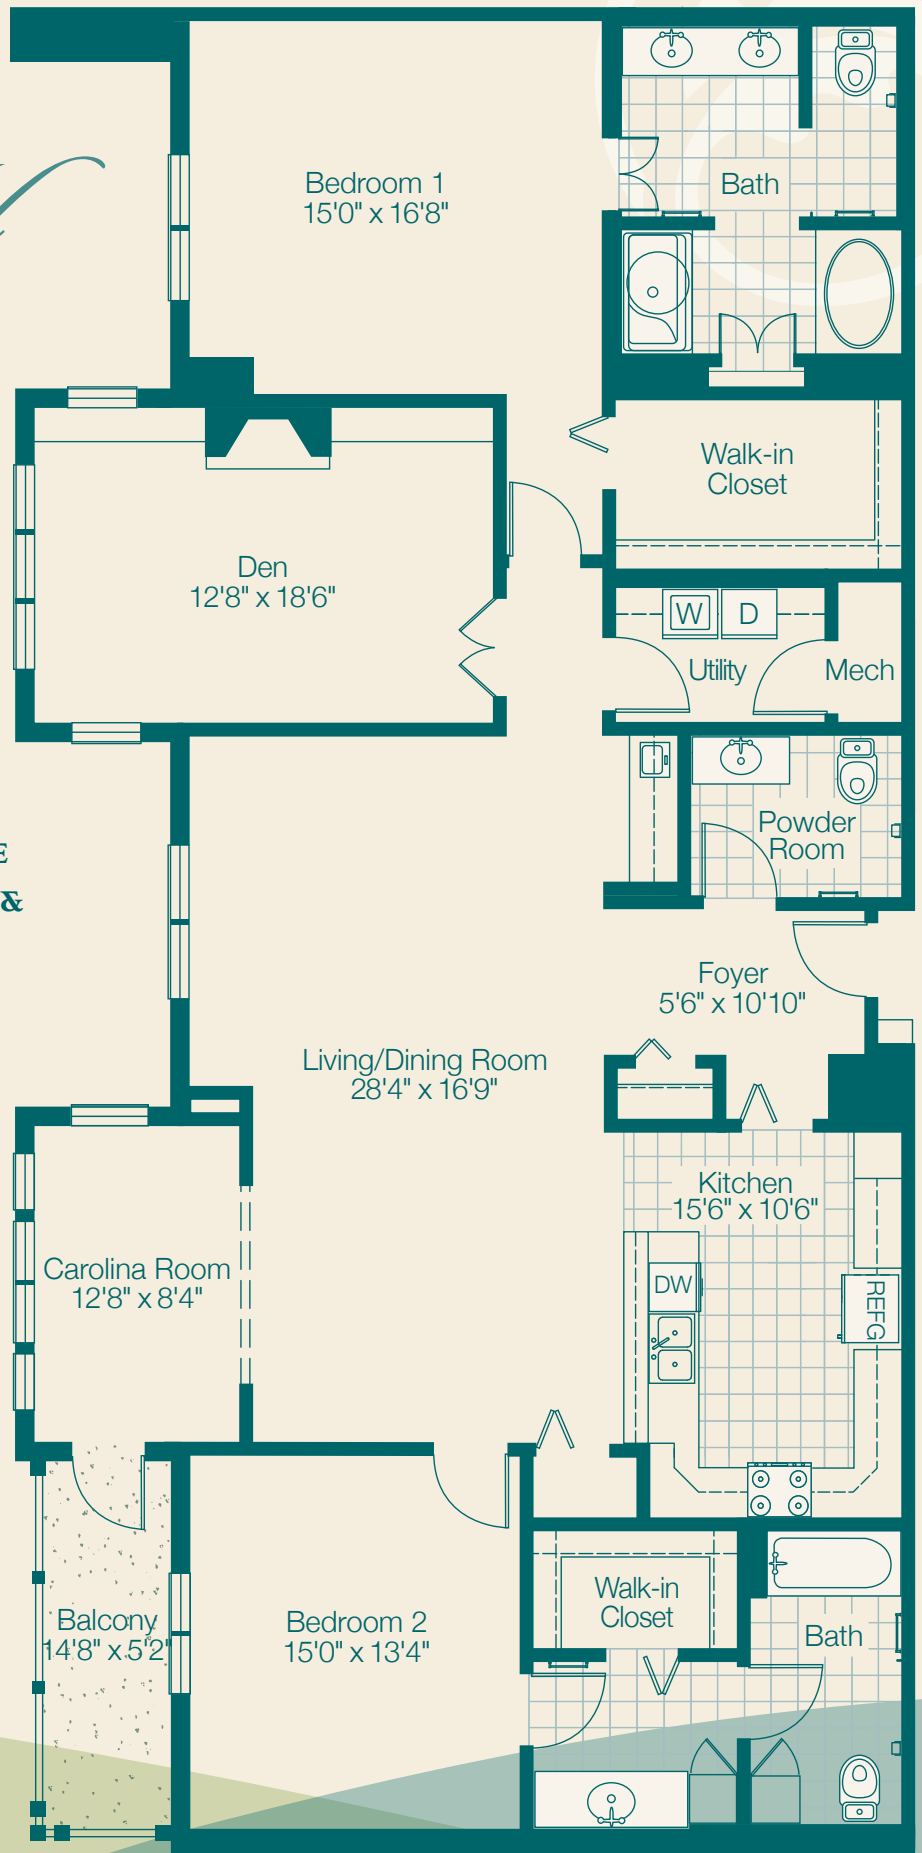

Deerfield

APARTMENT C
TWO BEDROOM
1203 SQ. FT.

Actual dimensions and design may vary.

Deerfield

APARTMENT C1
TWO BEDROOM CORNER
1440 SQ. FT.

Actual dimensions and design may vary.

Deerfield

APARTMENT D
TWO BEDROOM WITH CAROLINA ROOM

1346 SQ. FT.

Actual dimensions and design may vary.

Deerfield

APARTMENT E
TWO BEDROOM CORNER
WITH DEN
1456 SQ. FT.

Actual dimensions and design may vary.

Deerfield

APARTMENT F
TWO BEDROOM DELUXE
CORNER WITH DEN

1552 SQ. FT.

Actual dimensions and design may vary.

Deerfield

APARTMENT G

TWO BEDROOM GRANDE CORNER WITH DEN

1612 SQ. FT.

Actual dimensions and design may vary.

Deerfield

APARTMENT L TWO BEDROOM DELUXE WITH CAROLINA ROOM & DEN WITH FIREPLACE

2314 SQ. FT.

*Actual dimensions
and design may vary.*

Deerfield

COTTAGE A
TWO BEDROOM,
TWO CAR FRONT GARAGE

1780 SQ. FT.

*Individual cottages may vary from this basic plan,
due to addition of rooms, porches, etc.,
during construction.*