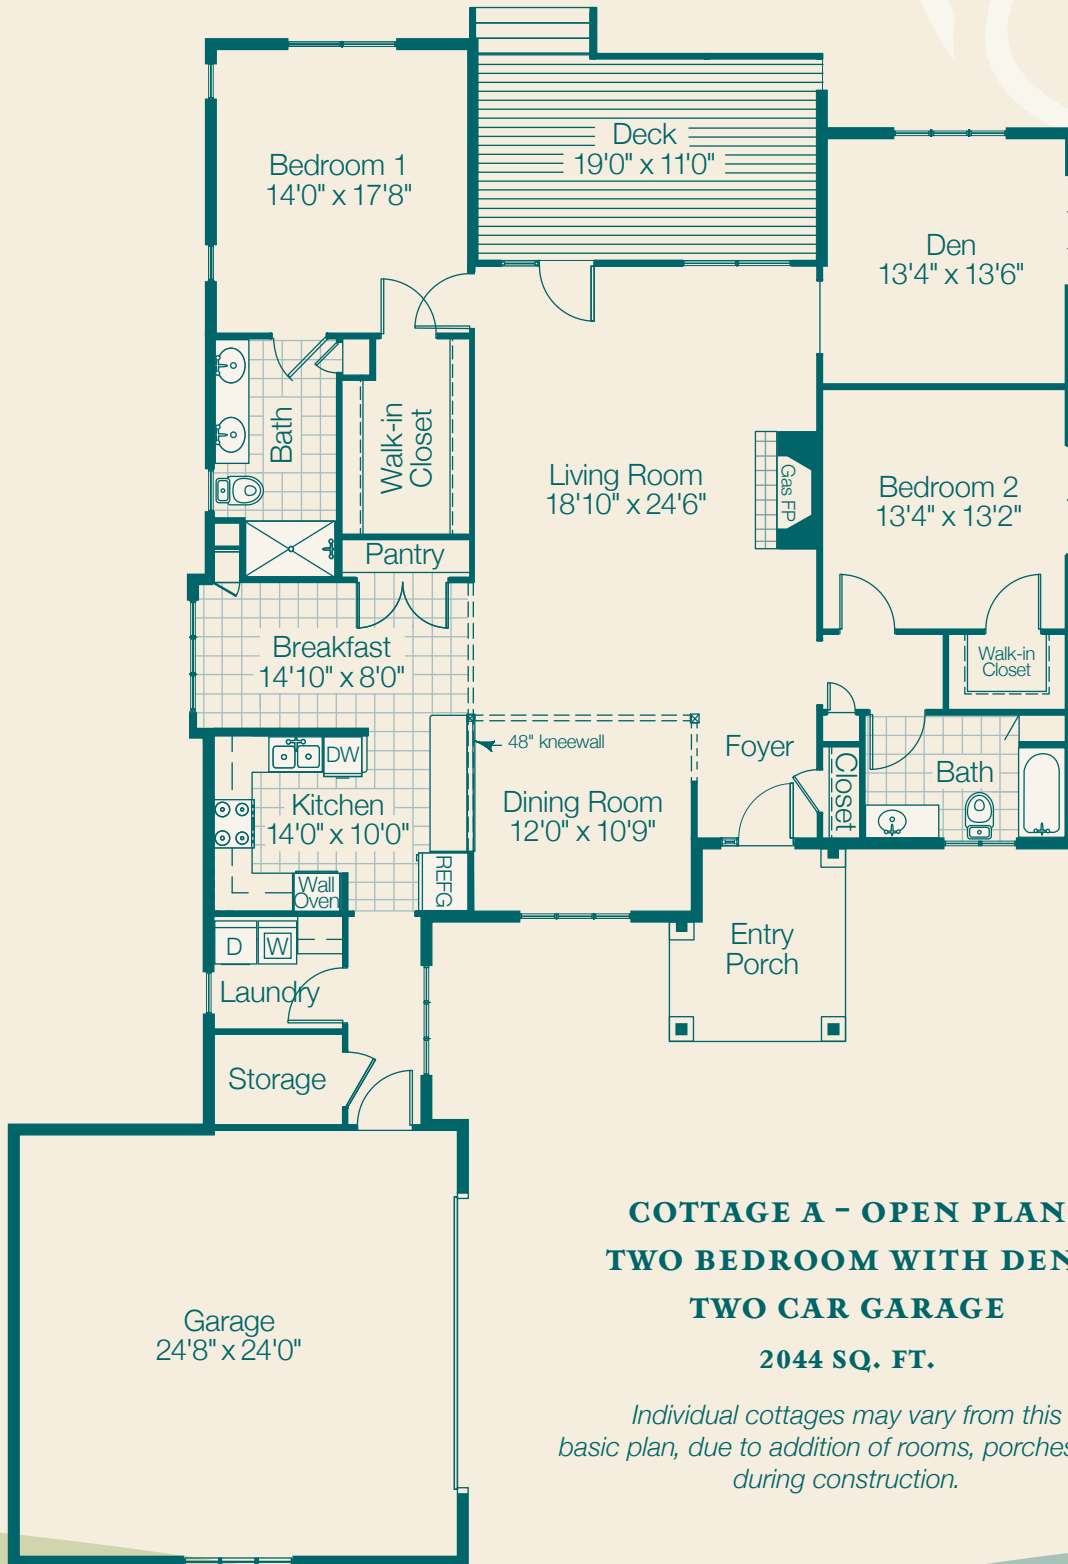

1552 SQ. FT.

Actual dimensions and design may vary.

Deerfield

APARTMENT G

TWO BEDROOM GRANDE CORNER WITH DEN

1612 SQ. FT.

Actual dimensions and design may vary.

Deerfield

APARTMENT L TWO BEDROOM DELUXE WITH CAROLINA ROOM & DEN WITH FIREPLACE

2314 SQ. FT.

*Actual dimensions
and design may vary.*

Deerfield

COTTAGE A
TWO BEDROOM,
TWO CAR FRONT GARAGE

1780 SQ. FT.

*Individual cottages may vary from this basic plan,
due to addition of rooms, porches, etc.,
during construction.*

Deerfield

**COTTAGE A - OPEN PLAN
TWO BEDROOM WITH DEN,
TWO CAR GARAGE**

2044 SQ. FT.

Individual cottages may vary from this basic plan, due to addition of rooms, porches, etc., during construction.

Deerfield

1487 SQ. FT.

Actual dimensions and design may vary.