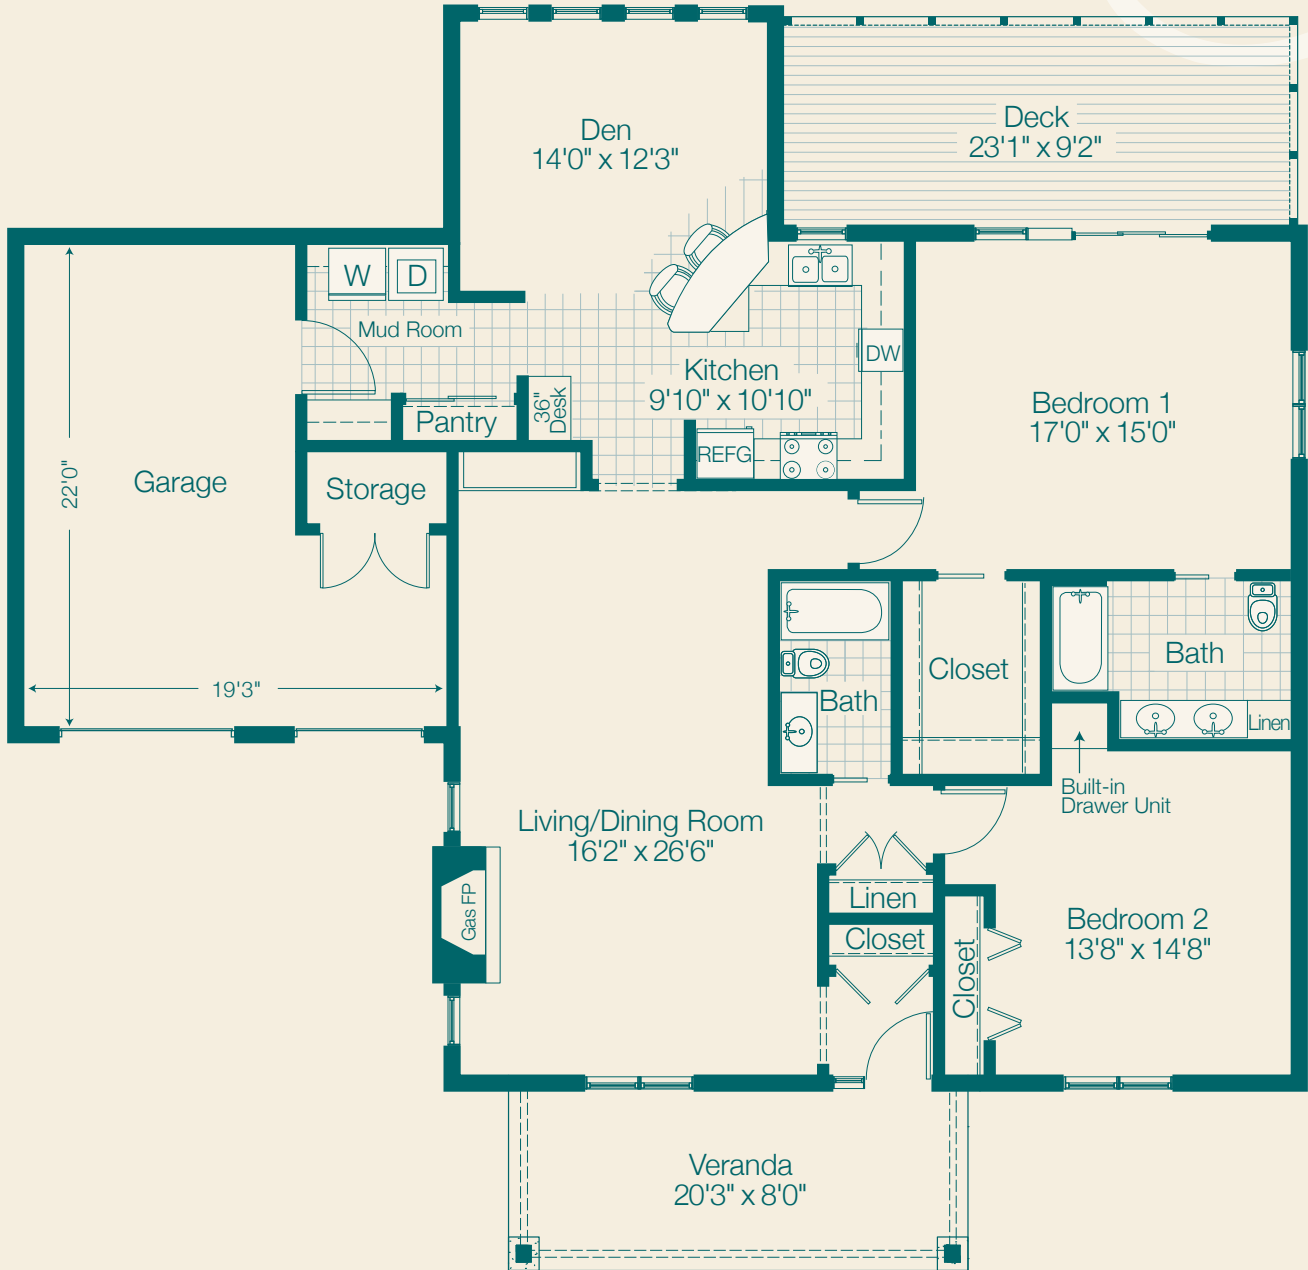

*Individual cottages may vary from this basic plan,
due to addition of rooms, porches, etc., during construction.*

Deerfield

COTTAGE D
TWO BEDROOM WITH DEN,
TWO CAR GARAGE

2565 SQ. FT.

Individual cottages may vary from this basic plan, due to addition of rooms, porches, etc., during construction.

Deerfield

VILLA I
TWO BEDROOM WITH DEN,
ONE CAR & GOLF CART GARAGE

1592 SQ. FT.

Actual dimensions and design may vary.

Deerfield

VILLA II
TWO BEDROOM WITH DEN,
ONE CAR & GOLF CART GARAGE

1650 SQ. FT.

Actual dimensions and design may vary.

Deerfield

**VILLA II - OPEN PLAN
TWO BEDROOM WITH DEN,
ONE CAR &
GOLF CART GARAGE
1706 SQ. FT.**

Actual dimensions and design may vary.

Deerfield

**VILLA III
TWO BEDROOM WITH DEN,
TWO CAR GARAGE**

2146 SQ. FT.

1487 SQ. FT.

Actual dimensions and design may vary.