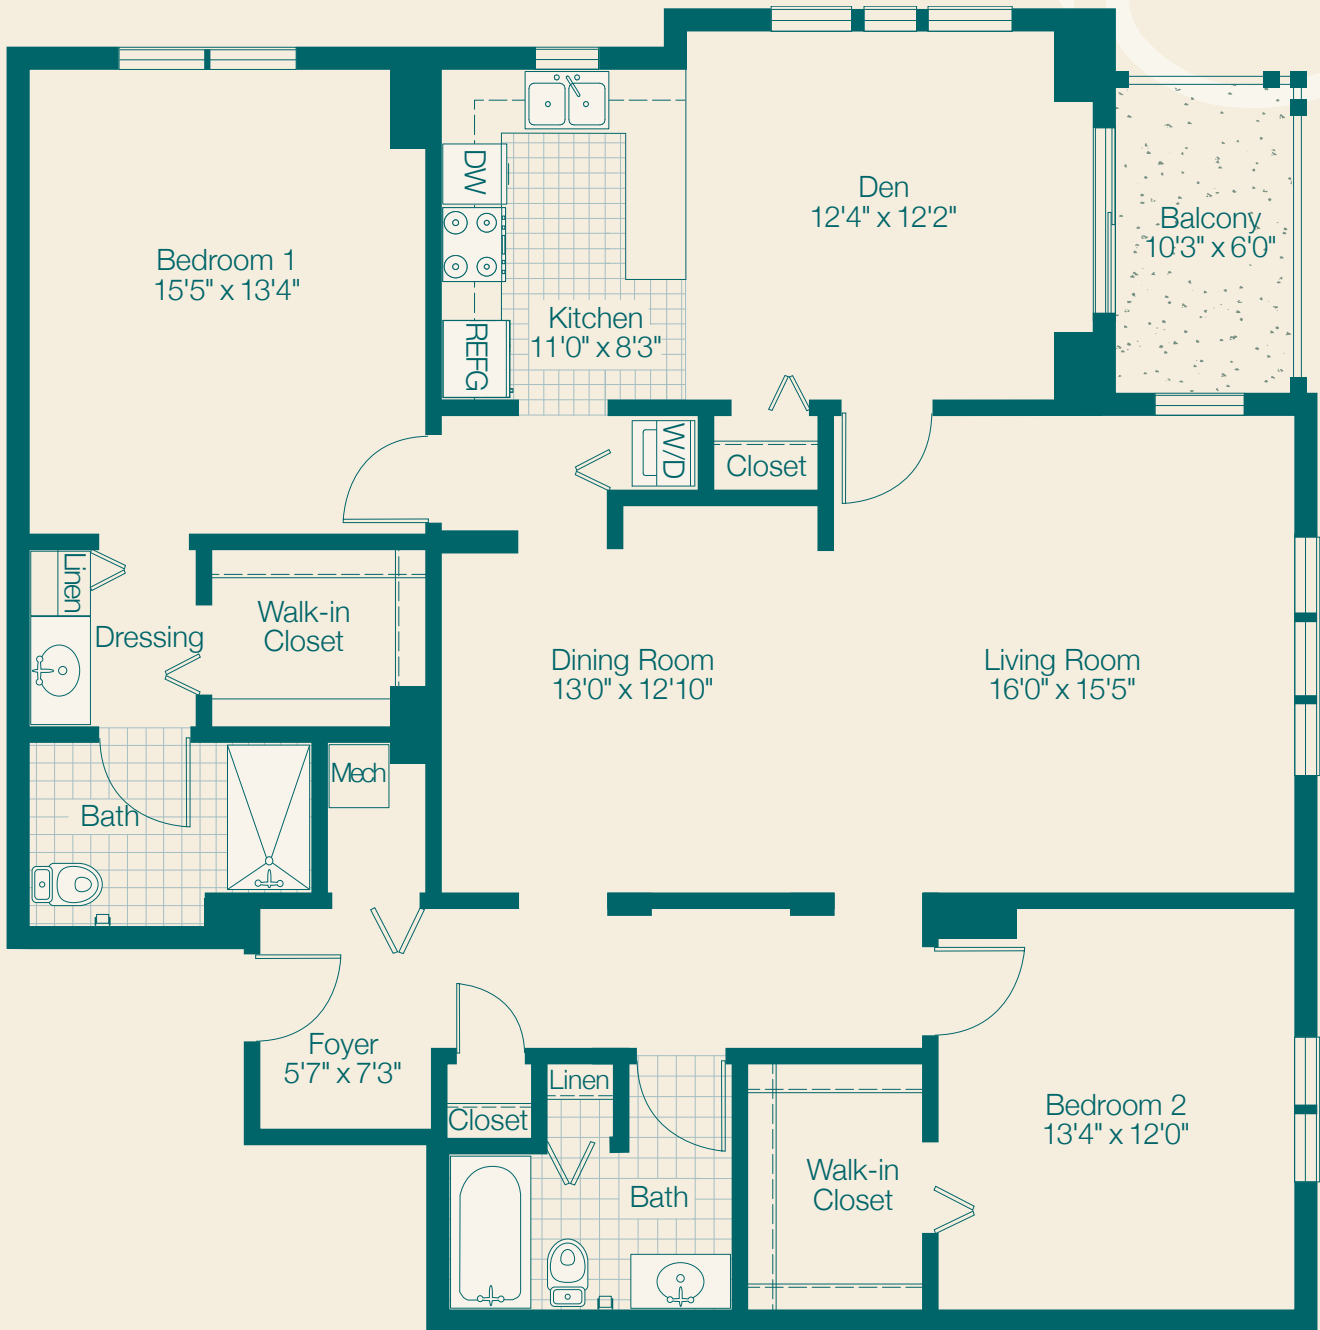

Deerfield

APARTMENT C
TWO BEDROOM
1203 SQ. FT.

Actual dimensions and design may vary.

Deerfield

APARTMENT C1
TWO BEDROOM CORNER
1440 SQ. FT.

Actual dimensions and design may vary.

Deerfield

APARTMENT D
TWO BEDROOM WITH CAROLINA ROOM

1346 SQ. FT.

Actual dimensions and design may vary.

Deerfield

APARTMENT E
TWO BEDROOM CORNER
WITH DEN
1456 SQ. FT.

Actual dimensions and design may vary.

Deerfield

APARTMENT F
TWO BEDROOM DELUXE
CORNER WITH DEN

1552 SQ. FT.

Actual dimensions and design may vary.

Deerfield

APARTMENT G

TWO BEDROOM GRANDE CORNER WITH DEN

1612 SQ. FT.

Actual dimensions and design may vary.

Deerfield

1487 SQ. FT.

Actual dimensions and design may vary.