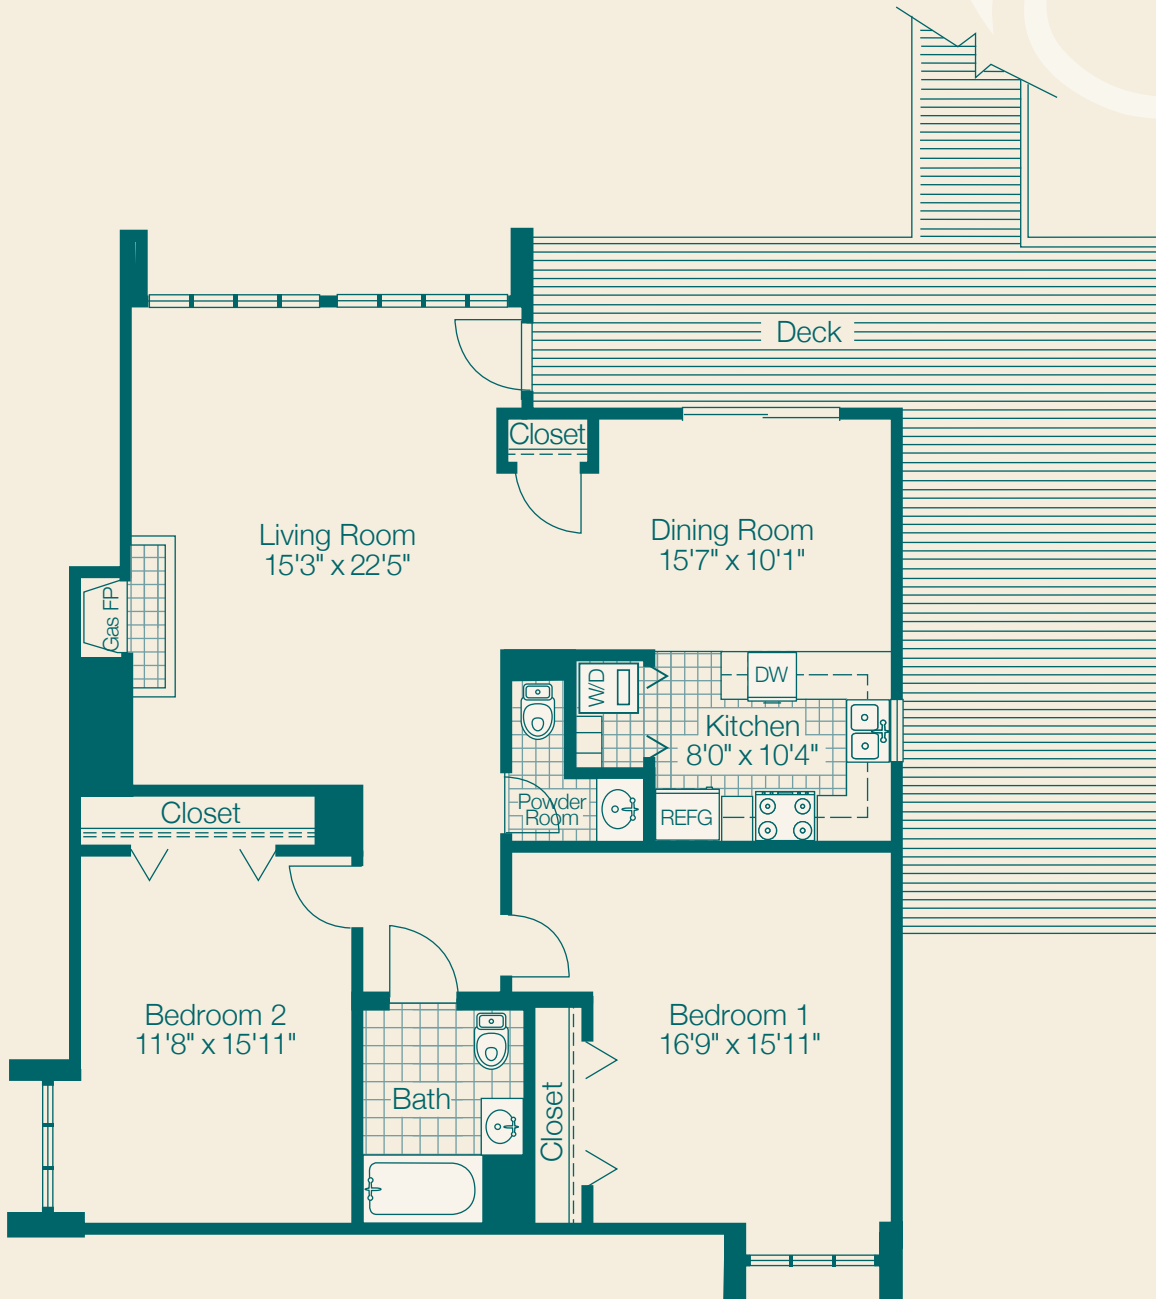

Deerfield

VILLA I
TWO BEDROOM WITH DEN,
ONE CAR & GOLF CART GARAGE

1592 SQ. FT.

Actual dimensions and design may vary.

Deerfield

VILLA II
TWO BEDROOM WITH DEN,
ONE CAR & GOLF CART GARAGE

1650 SQ. FT.

Actual dimensions and design may vary.

Deerfield

**VILLA II - OPEN PLAN
TWO BEDROOM WITH DEN,
ONE CAR &
GOLF CART GARAGE
1706 SQ. FT.**

Actual dimensions and design may vary.

Deerfield

**VILLA III
TWO BEDROOM WITH DEN,
TWO CAR GARAGE**

2146 SQ. FT.

Actual dimensions and design may vary.

Deerfield

**THE TIMBERS A/B
STANDARD TWO BEDROOM
WITH DECK
1316 SQ. FT.**

Actual dimensions and design may vary.

Deerfield

**THE TIMBERS D
LARGE TWO BEDROOM
WITH DECK**

1487 SQ. FT.

Actual dimensions and design may vary.