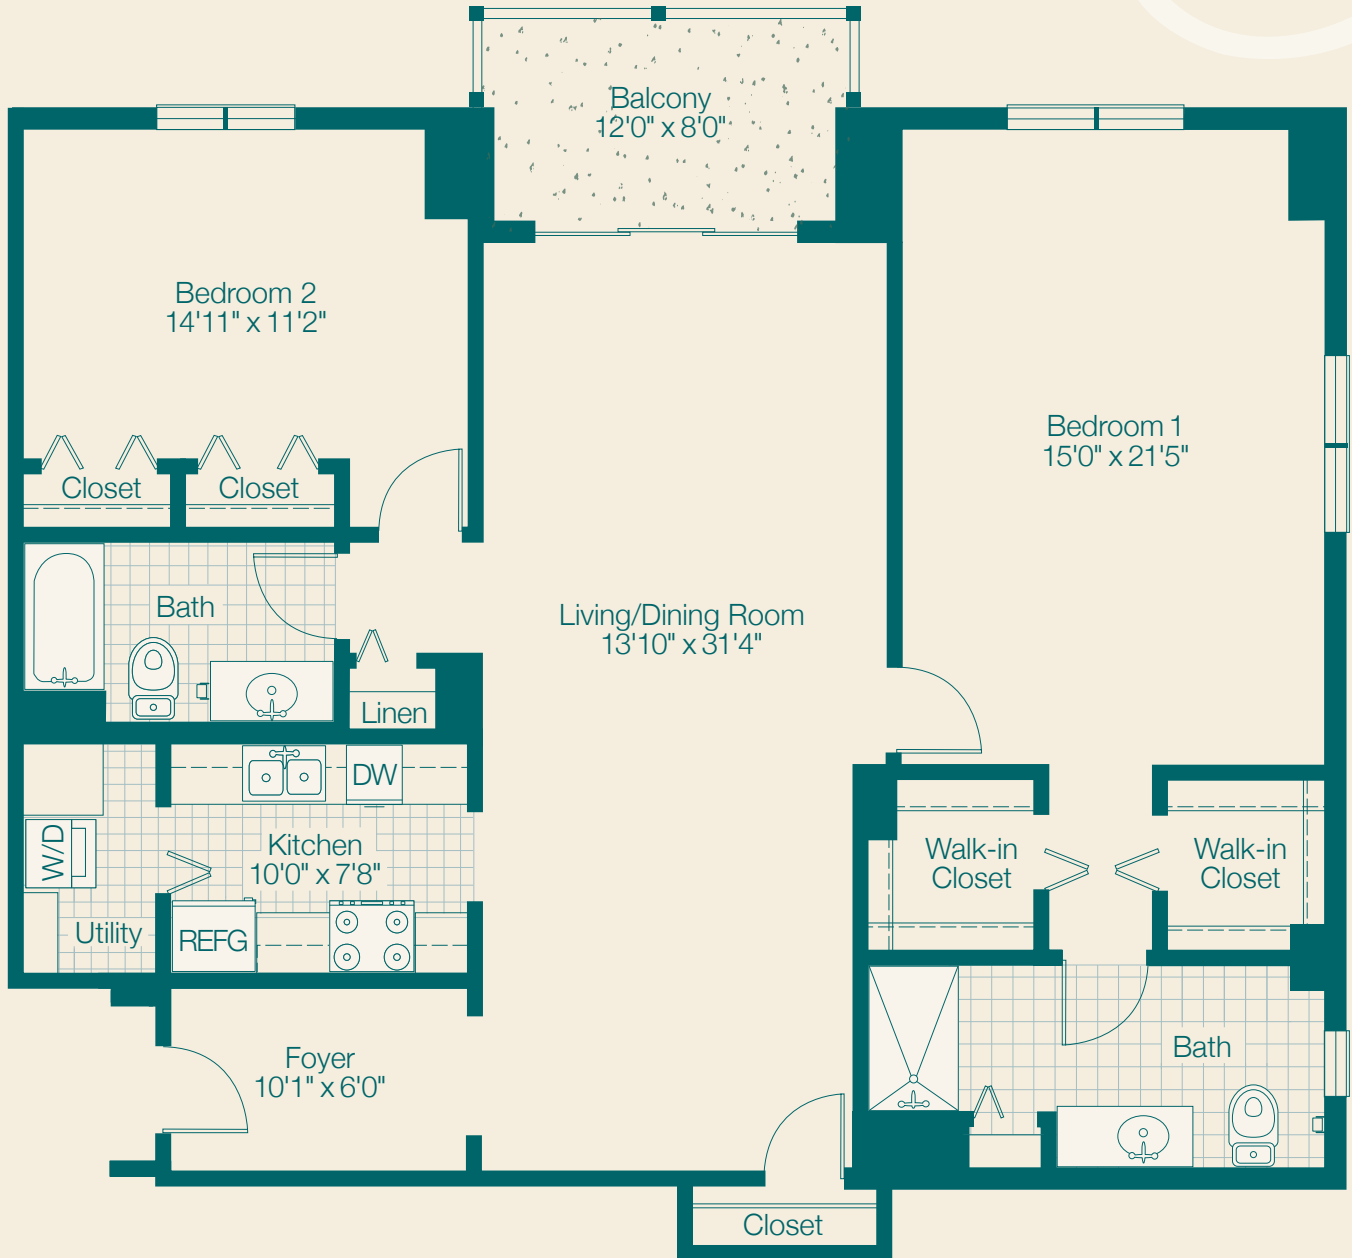

Deerfield

APARTMENT A ONE BEDROOM

800 SQ. FT.

Actual dimensions and design may vary.

Deerfield

**APARTMENT B
ONE BEDROOM WITH
CAROLINA ROOM**

946 SQ. FT.

Actual dimensions and design may vary.

Deerfield

APARTMENT C
TWO BEDROOM
1203 SQ. FT.

Actual dimensions and design may vary.

Deerfield

APARTMENT C1
TWO BEDROOM CORNER
1440 SQ. FT.

Actual dimensions and design may vary.

Deerfield

APARTMENT D
TWO BEDROOM WITH CAROLINA ROOM

1346 SQ. FT.

Actual dimensions and design may vary.

Deerfield

APARTMENT E
TWO BEDROOM CORNER
WITH DEN
1456 SQ. FT.

Actual dimensions and design may vary.

Deerfield

APARTMENT F
TWO BEDROOM DELUXE
CORNER WITH DEN

1552 SQ. FT.

Actual dimensions and design may vary.

Deerfield

APARTMENT G

TWO BEDROOM GRANDE CORNER WITH DEN

1612 SQ. FT.

Actual dimensions and design may vary.

Deerfield