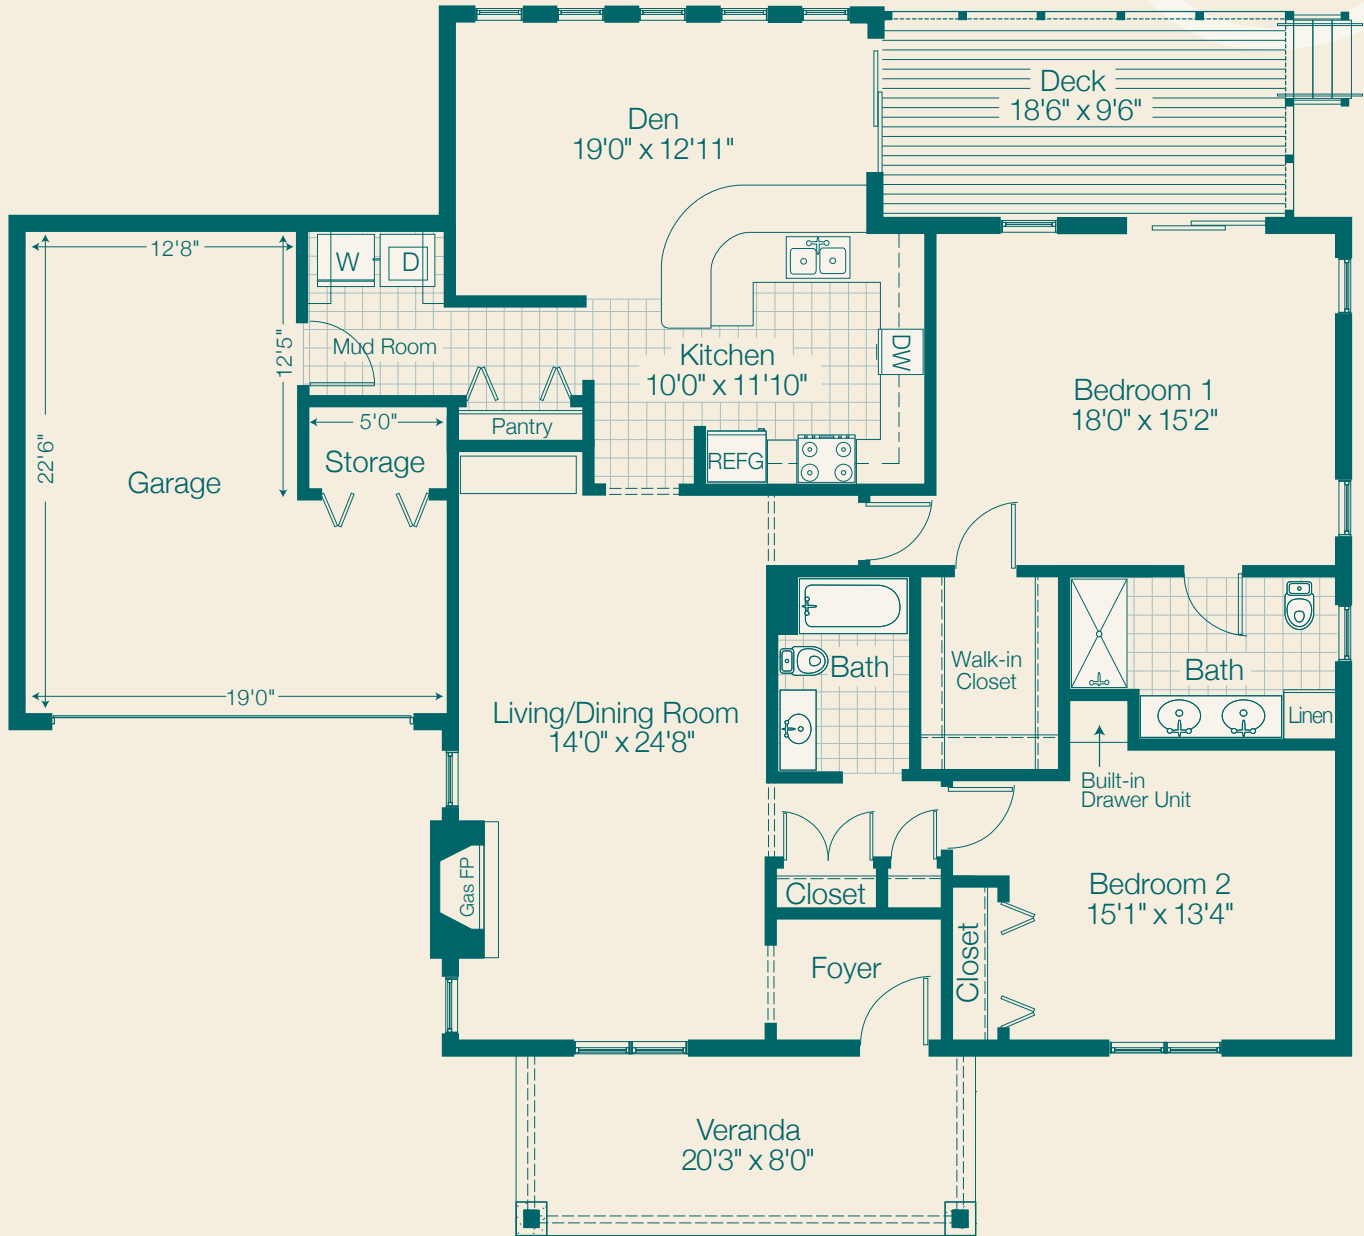

Deerfield

VILLA I
TWO BEDROOM WITH DEN,
ONE CAR & GOLF CART GARAGE

1592 SQ. FT.

Actual dimensions and design may vary.

Deerfield

VILLA II
TWO BEDROOM WITH DEN,
ONE CAR & GOLF CART GARAGE

1650 SQ. FT.

Actual dimensions and design may vary.

Deerfield

**VILLA II - OPEN PLAN
TWO BEDROOM WITH DEN,
ONE CAR &
GOLF CART GARAGE
1706 SQ. FT.**

Actual dimensions and design may vary.

Deerfield

**VILLA III
TWO BEDROOM WITH DEN,
TWO CAR GARAGE**

2146 SQ. FT.

Actual dimensions and design may vary.

Deerfield

**THE TIMBERS A/B
STANDARD TWO BEDROOM
WITH DECK
1316 SQ. FT.**

Actual dimensions and design may vary.

Deerfield

**THE TIMBERS D
LARGE TWO BEDROOM
WITH DECK**

1487 SQ. FT.

Actual dimensions and design may vary.