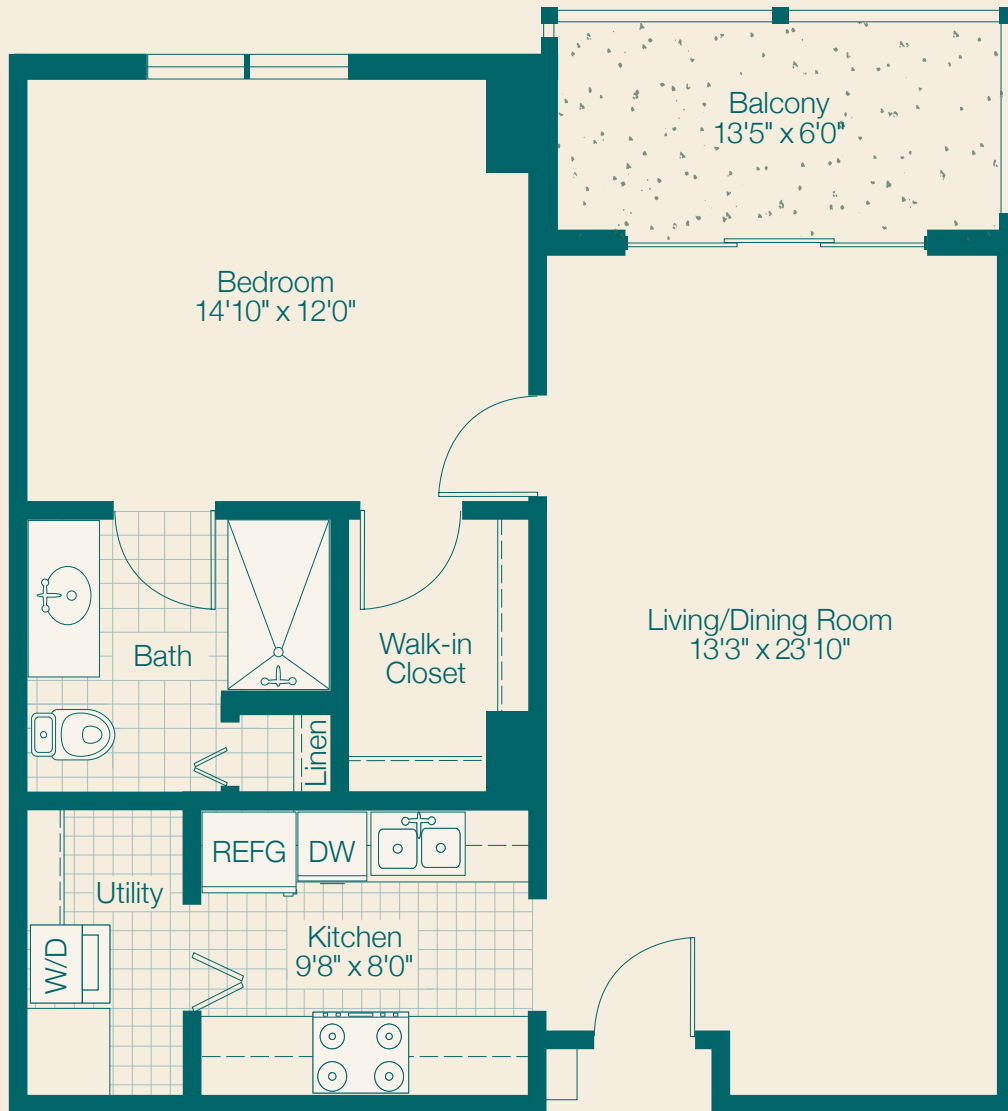

Deerfield

APARTMENT A ONE BEDROOM

800 SQ. FT.

Actual dimensions and design may vary.

Deerfield

**APARTMENT B
ONE BEDROOM WITH
CAROLINA ROOM**

946 SQ. FT.

Actual dimensions and design may vary.

Deerfield

APARTMENT C
TWO BEDROOM
1203 SQ. FT.

Actual dimensions and design may vary.

Deerfield

APARTMENT C1
TWO BEDROOM CORNER
1440 SQ. FT.

Actual dimensions and design may vary.

Deerfield

APARTMENT D
TWO BEDROOM WITH CAROLINA ROOM

1346 SQ. FT.

Actual dimensions and design may vary.

Deerfield

APARTMENT E
TWO BEDROOM CORNER
WITH DEN
1456 SQ. FT.

Actual dimensions and design may vary.

Deerfield

APARTMENT F
TWO BEDROOM DELUXE
CORNER WITH DEN

1552 SQ. FT.

Actual dimensions and design may vary.

Deerfield

APARTMENT G

TWO BEDROOM GRANDE CORNER WITH DEN

1612 SQ. FT.

Actual dimensions and design may vary.

Deerfield