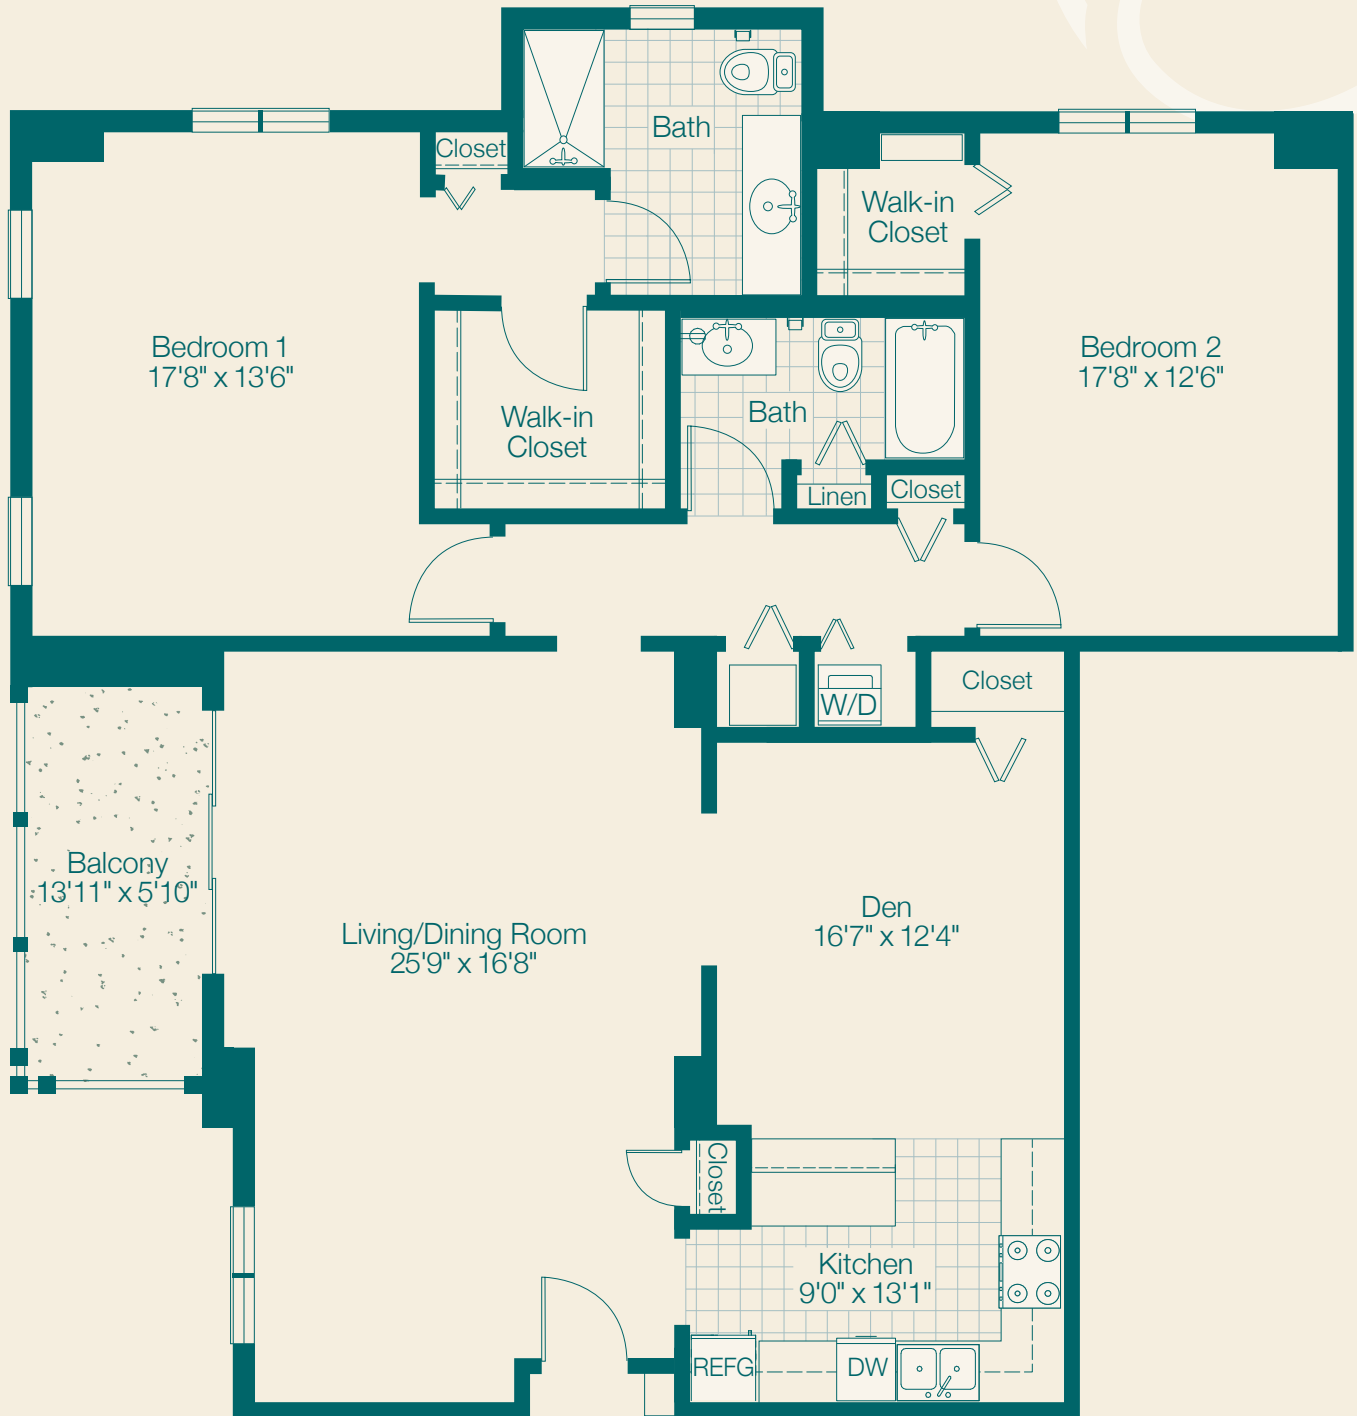

Deerfield

APARTMENT C
TWO BEDROOM
1203 SQ. FT.

Actual dimensions and design may vary.

Deerfield

APARTMENT C1
TWO BEDROOM CORNER
1440 SQ. FT.

Actual dimensions and design may vary.

Deerfield

APARTMENT D
TWO BEDROOM WITH CAROLINA ROOM

1346 SQ. FT.

Actual dimensions and design may vary.

Deerfield

APARTMENT E
TWO BEDROOM CORNER
WITH DEN
1456 SQ. FT.

Actual dimensions and design may vary.

Deerfield

APARTMENT F
TWO BEDROOM DELUXE
CORNER WITH DEN

1552 SQ. FT.

Actual dimensions and design may vary.

Deerfield

APARTMENT G

TWO BEDROOM GRANDE CORNER WITH DEN

1612 SQ. FT.

Actual dimensions and design may vary.

Deerfield

APARTMENT L TWO BEDROOM DELUXE WITH CAROLINA ROOM & DEN WITH FIREPLACE

2314 SQ. FT.

*Actual dimensions
and design may vary.*

Deerfield

COTTAGE A
TWO BEDROOM,
TWO CAR FRONT GARAGE

1780 SQ. FT.

*Individual cottages may vary from this basic plan,
due to addition of rooms, porches, etc.,
during construction.*