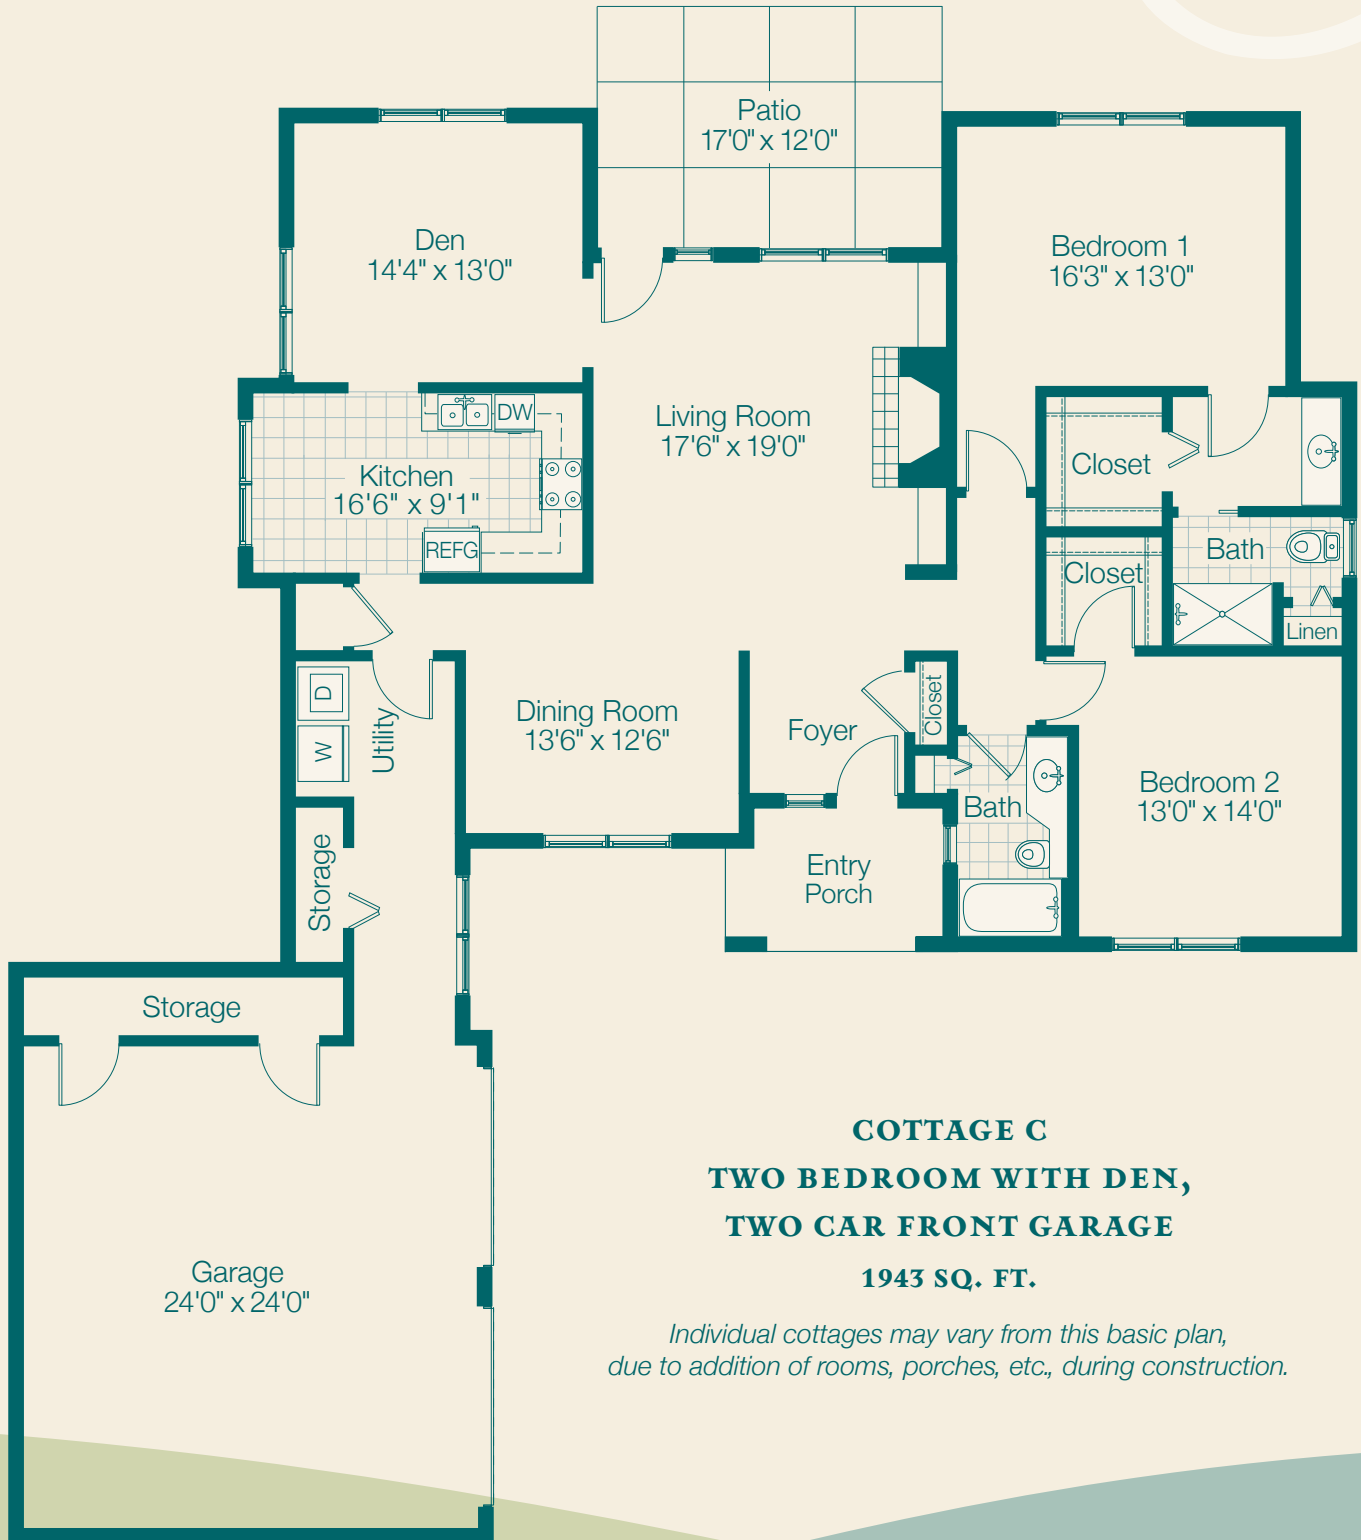

APARTMENT L TWO BEDROOM DELUXE WITH CAROLINA ROOM & DEN WITH FIREPLACE

2314 SQ. FT.

*Actual dimensions
and design may vary.*

Deerfield

COTTAGE A
TWO BEDROOM,
TWO CAR FRONT GARAGE

1780 SQ. FT.

*Individual cottages may vary from this basic plan,
due to addition of rooms, porches, etc.,
during construction.*

Deerfield

**COTTAGE A - OPEN PLAN
TWO BEDROOM WITH DEN,
TWO CAR GARAGE**

2044 SQ. FT.

Individual cottages may vary from this basic plan, due to addition of rooms, porches, etc., during construction.

Deerfield

COTTAGE B TWO BEDROOM WITH DEN, TWO CAR BACK GARAGE

1946 SQ. FT.

Individual cottages may vary from this basic plan, due to addition of rooms, porches, etc., during construction.

Deerfield

COTTAGE C
TWO BEDROOM WITH DEN,
TWO CAR FRONT GARAGE

1487 SQ. FT.

Actual dimensions and design may vary.