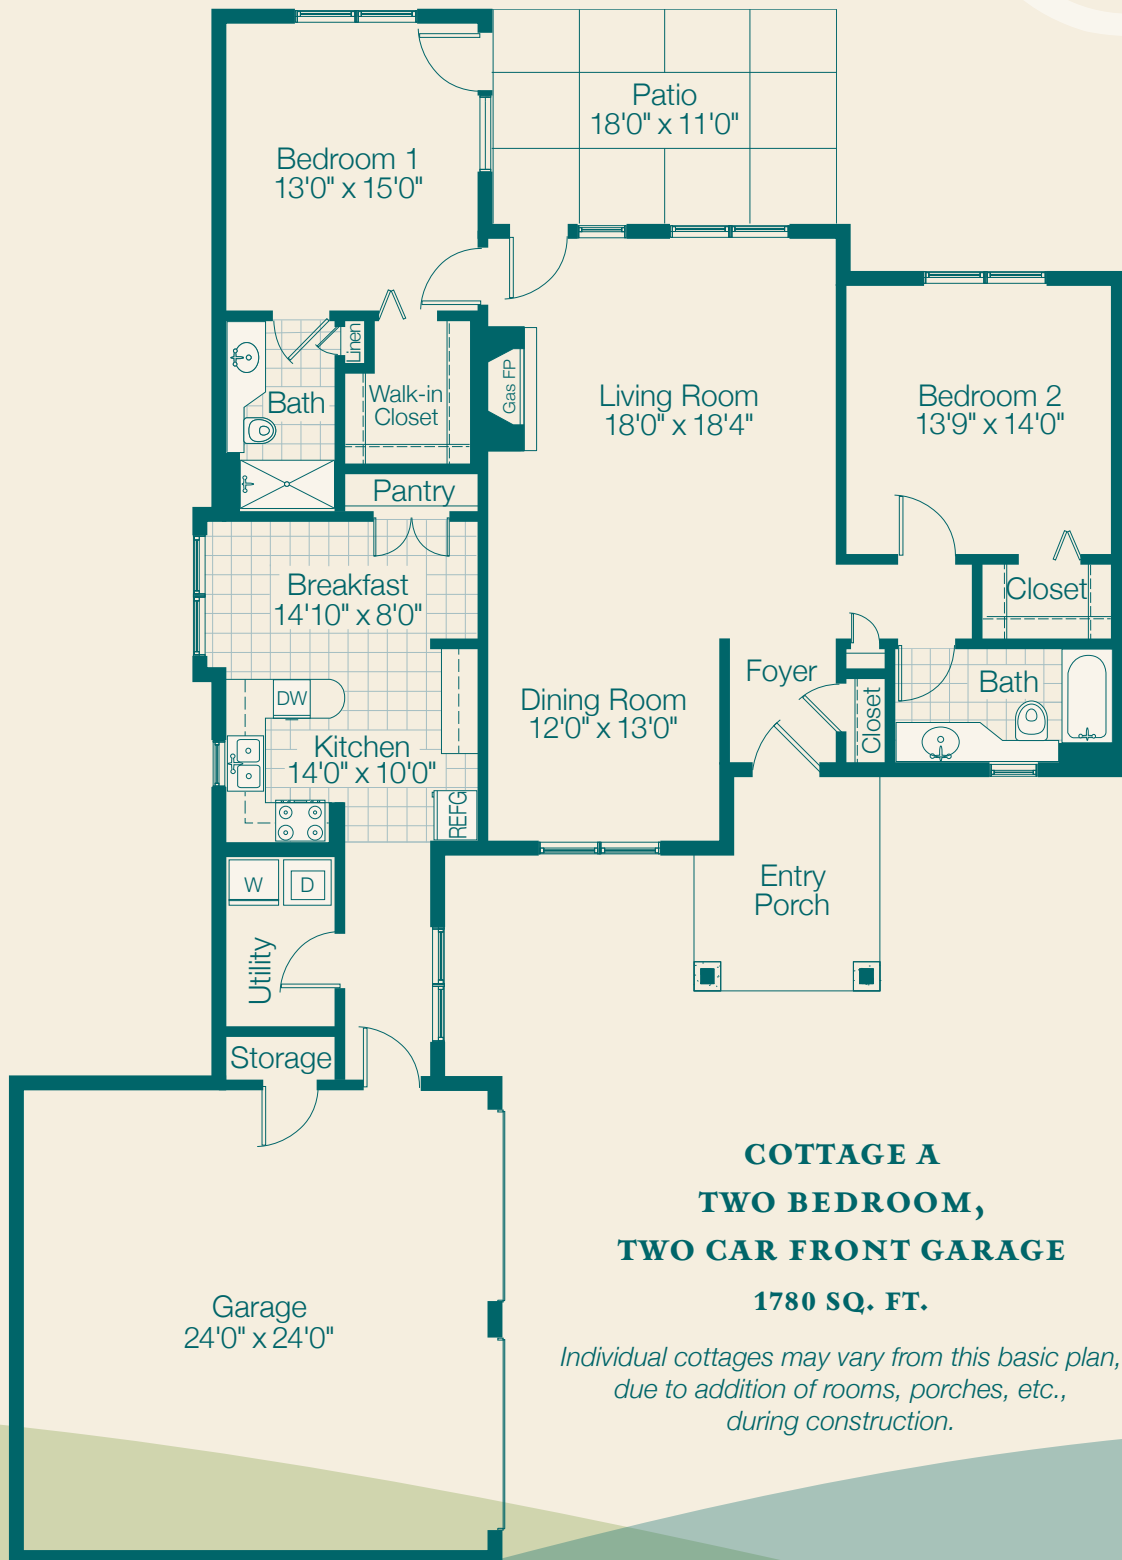

1346 SQ. FT.

Actual dimensions and design may vary.

Deerfield

APARTMENT E
TWO BEDROOM CORNER
WITH DEN
1456 SQ. FT.

Actual dimensions and design may vary.

Deerfield

APARTMENT F
TWO BEDROOM DELUXE
CORNER WITH DEN

1552 SQ. FT.

Actual dimensions and design may vary.

Deerfield

APARTMENT G

TWO BEDROOM GRANDE CORNER WITH DEN

1612 SQ. FT.

Actual dimensions and design may vary.

Deerfield

APARTMENT L TWO BEDROOM DELUXE WITH CAROLINA ROOM & DEN WITH FIREPLACE

2314 SQ. FT.

*Actual dimensions
and design may vary.*

Deerfield

COTTAGE A
TWO BEDROOM,
TWO CAR FRONT GARAGE

1780 SQ. FT.

*Individual cottages may vary from this basic plan,
due to addition of rooms, porches, etc.,
during construction.*

1487 SQ. FT.

Actual dimensions and design may vary.