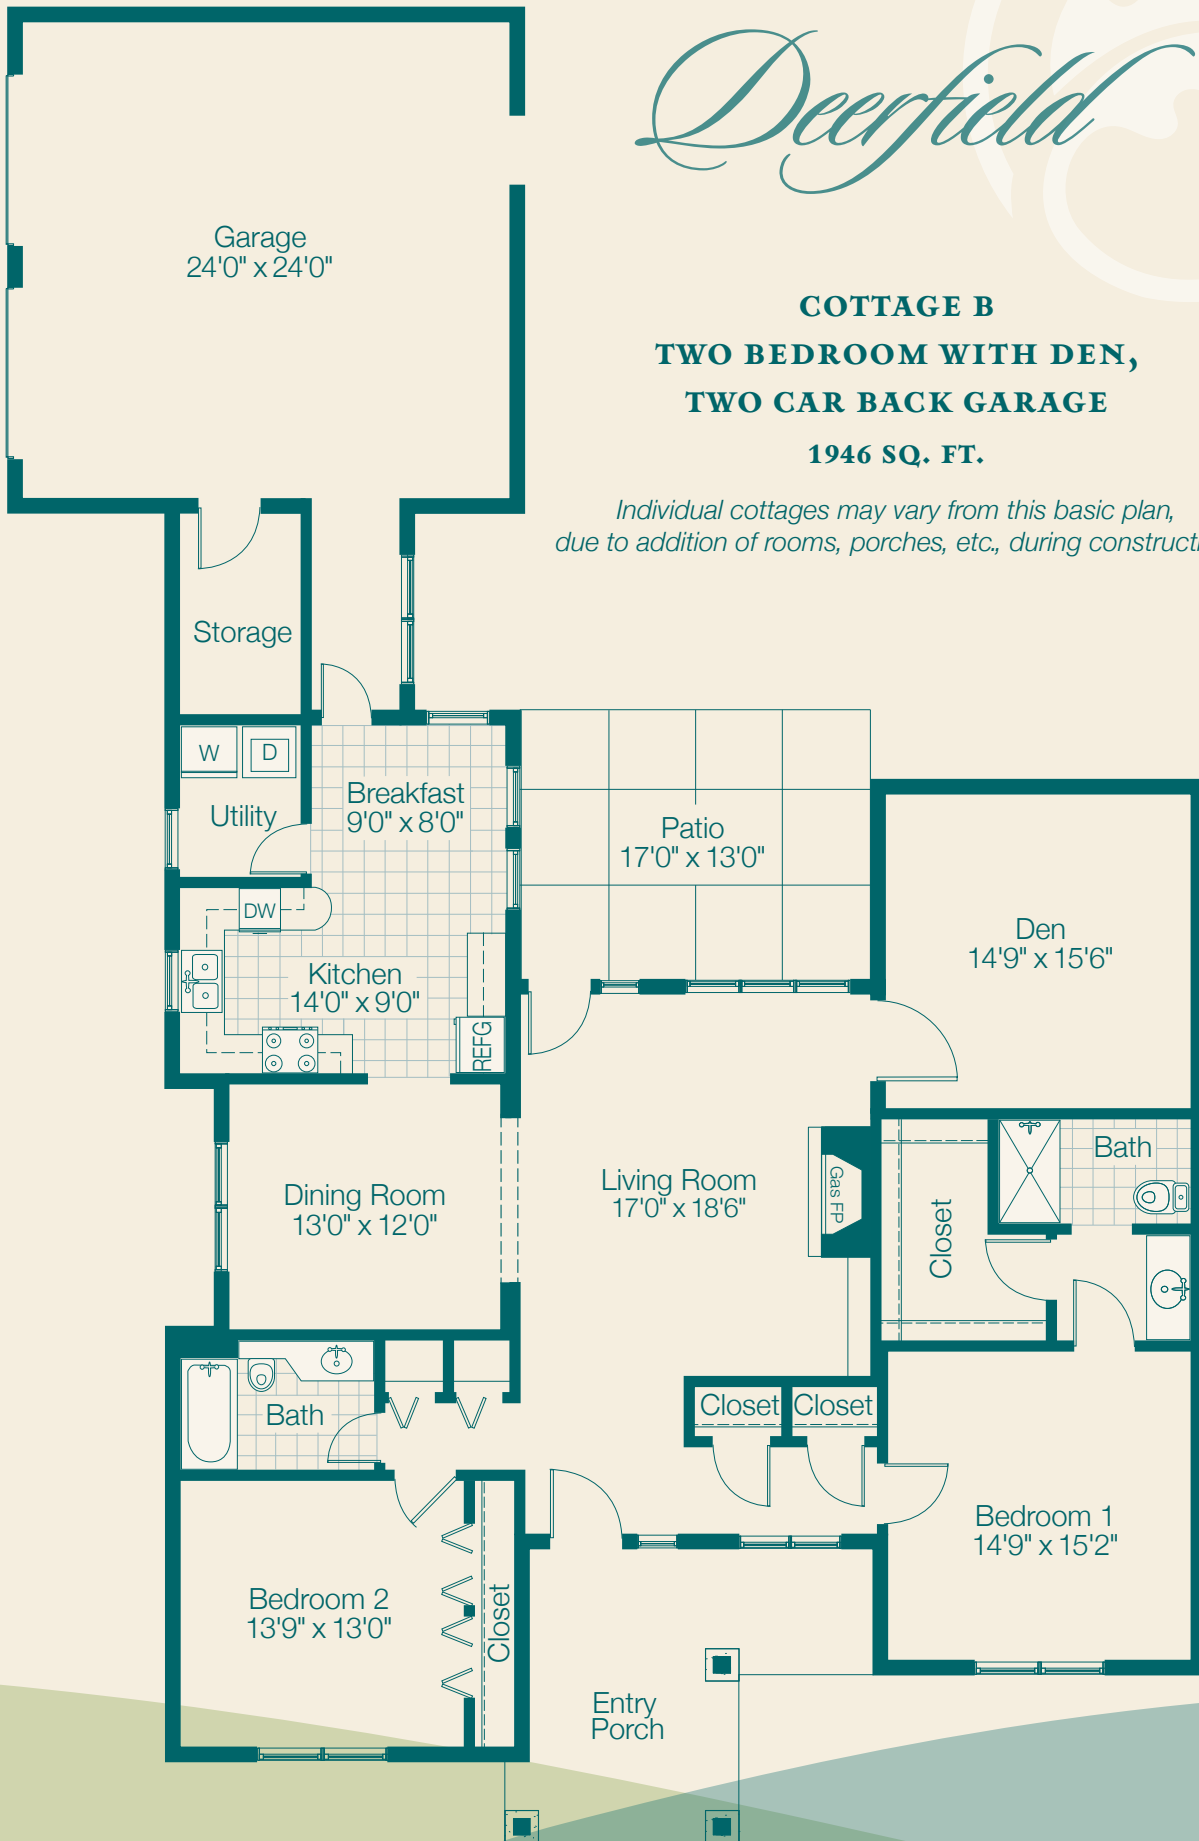

APARTMENT L TWO BEDROOM DELUXE WITH CAROLINA ROOM & DEN WITH FIREPLACE

2314 SQ. FT.

*Actual dimensions
and design may vary.*

Deerfield

COTTAGE A
TWO BEDROOM,
TWO CAR FRONT GARAGE

1780 SQ. FT.

*Individual cottages may vary from this basic plan,
due to addition of rooms, porches, etc.,
during construction.*

Deerfield

**COTTAGE A - OPEN PLAN
TWO BEDROOM WITH DEN,
TWO CAR GARAGE**

2044 SQ. FT.

Individual cottages may vary from this basic plan, due to addition of rooms, porches, etc., during construction.

Deerfield

COTTAGE B TWO BEDROOM WITH DEN, TWO CAR BACK GARAGE

1946 SQ. FT.

Individual cottages may vary from this basic plan, due to addition of rooms, porches, etc., during construction.

Deerfield

COTTAGE C
TWO BEDROOM WITH DEN,
TWO CAR FRONT GARAGE

1487 SQ. FT.

Actual dimensions and design may vary.