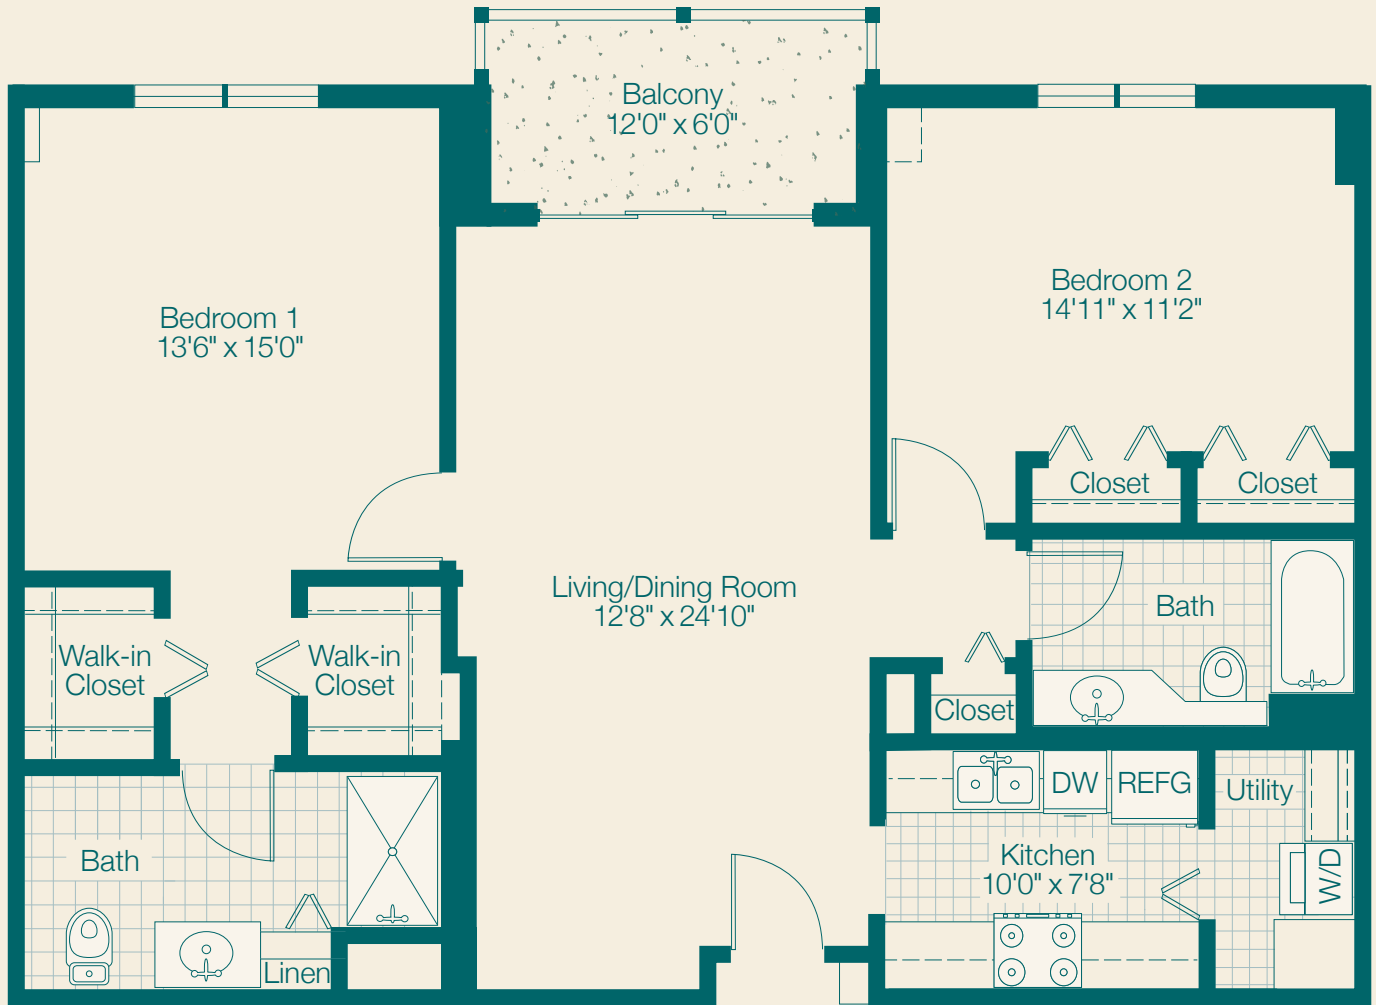

Deerfield

APARTMENT A ONE BEDROOM

800 SQ. FT.

Actual dimensions and design may vary.

Deerfield

**APARTMENT B
ONE BEDROOM WITH
CAROLINA ROOM**

946 SQ. FT.

Actual dimensions and design may vary.

Deerfield

APARTMENT C
TWO BEDROOM
1203 SQ. FT.

Actual dimensions and design may vary.

Deerfield

APARTMENT C1
TWO BEDROOM CORNER
1440 SQ. FT.

Actual dimensions and design may vary.

Deerfield

APARTMENT D
TWO BEDROOM WITH CAROLINA ROOM

1346 SQ. FT.

Actual dimensions and design may vary.

Deerfield

APARTMENT E
TWO BEDROOM CORNER
WITH DEN
1456 SQ. FT.

Actual dimensions and design may vary.

Deerfield

APARTMENT F
TWO BEDROOM DELUXE
CORNER WITH DEN

1552 SQ. FT.

Actual dimensions and design may vary.

Deerfield

APARTMENT G

TWO BEDROOM GRANDE CORNER WITH DEN

1612 SQ. FT.

Actual dimensions and design may vary.

Deerfield