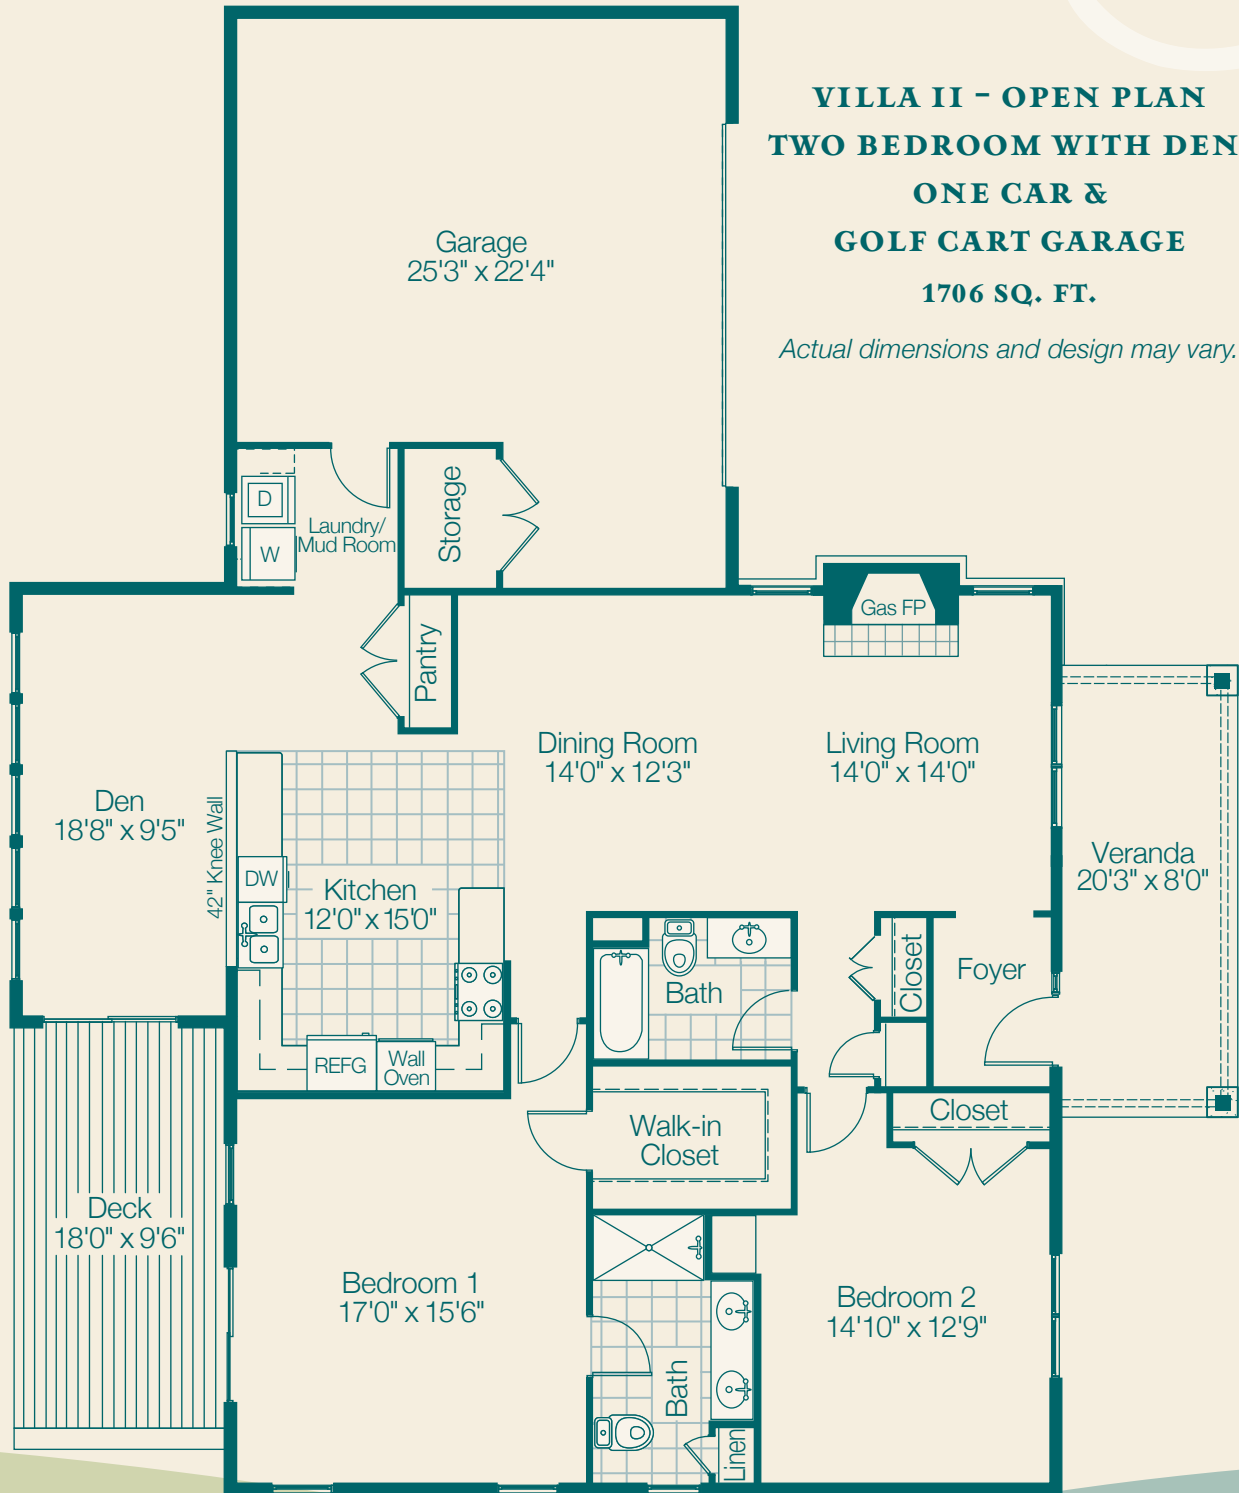

Deerfield

VILLA I
TWO BEDROOM WITH DEN,
ONE CAR & GOLF CART GARAGE

1592 SQ. FT.

Actual dimensions and design may vary.

Deerfield

VILLA II
TWO BEDROOM WITH DEN,
ONE CAR & GOLF CART GARAGE

1650 SQ. FT.

Actual dimensions and design may vary.

Deerfield

**VILLA II - OPEN PLAN
TWO BEDROOM WITH DEN,
ONE CAR &
GOLF CART GARAGE
1706 SQ. FT.**

Actual dimensions and design may vary.

Deerfield

**VILLA III
TWO BEDROOM WITH DEN,
TWO CAR GARAGE**

2146 SQ. FT.

Actual dimensions and design may vary.

Deerfield

**THE TIMBERS A/B
STANDARD TWO BEDROOM
WITH DECK
1316 SQ. FT.**

Actual dimensions and design may vary.

Deerfield

**THE TIMBERS D
LARGE TWO BEDROOM
WITH DECK**

1487 SQ. FT.

Actual dimensions and design may vary.