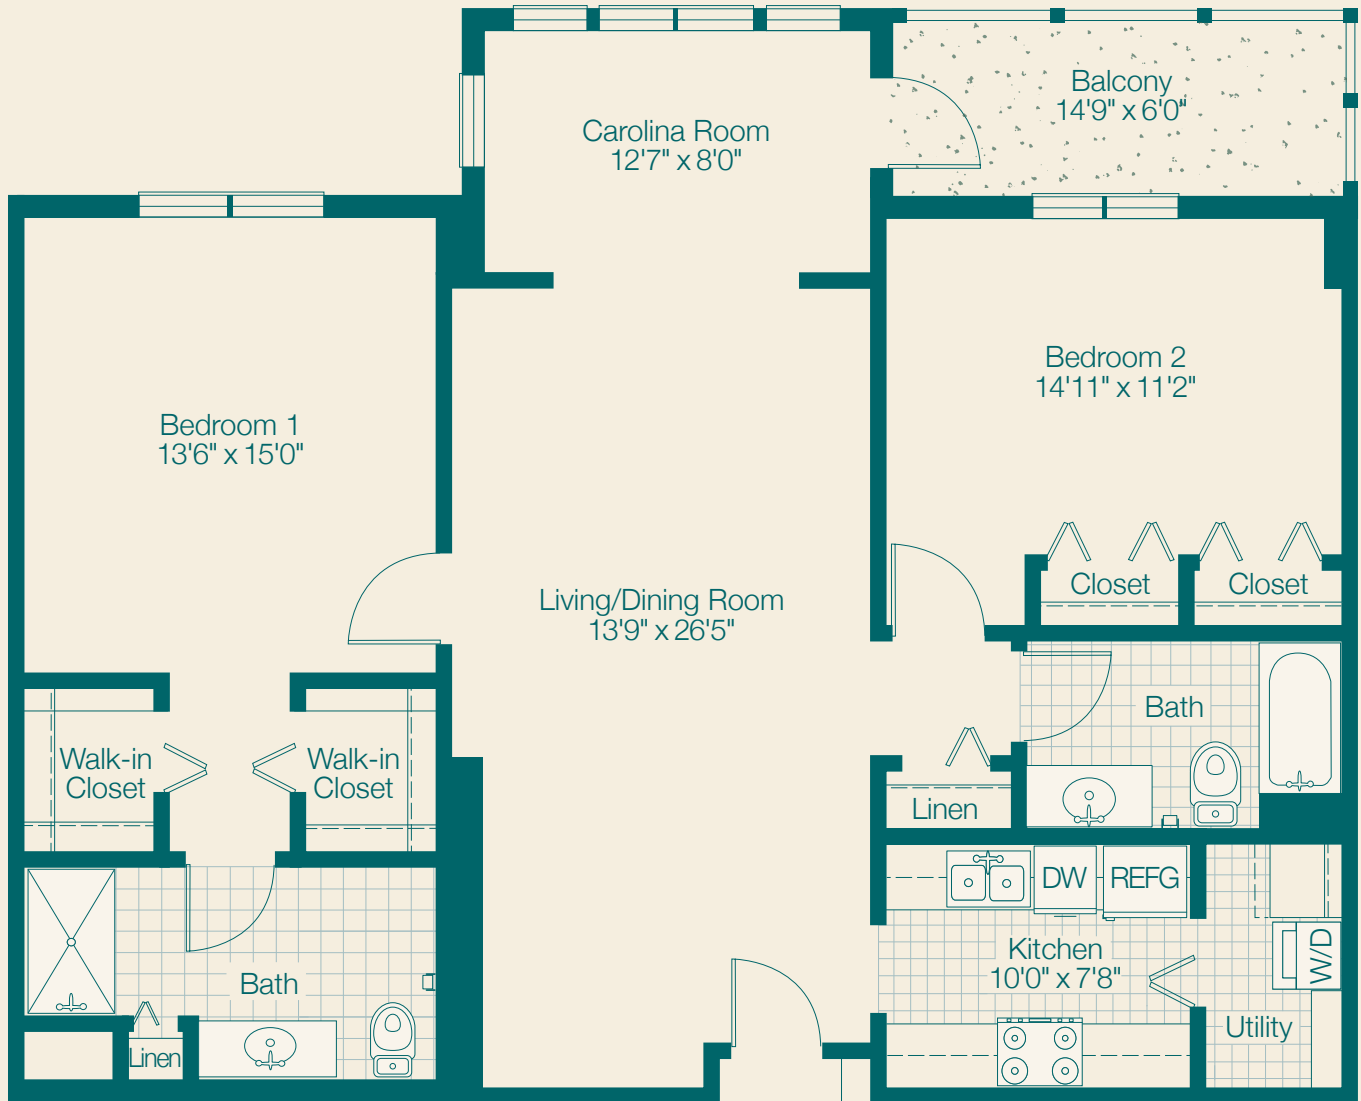

Deerfield

APARTMENT A ONE BEDROOM

800 SQ. FT.

Actual dimensions and design may vary.

Deerfield

**APARTMENT B
ONE BEDROOM WITH
CAROLINA ROOM**

946 SQ. FT.

Actual dimensions and design may vary.

Deerfield

APARTMENT C
TWO BEDROOM
1203 SQ. FT.

Actual dimensions and design may vary.

Deerfield

APARTMENT C1
TWO BEDROOM CORNER
1440 SQ. FT.

Actual dimensions and design may vary.

Deerfield

APARTMENT D
TWO BEDROOM WITH CAROLINA ROOM

1346 SQ. FT.

Actual dimensions and design may vary.

Deerfield

APARTMENT E
TWO BEDROOM CORNER
WITH DEN
1456 SQ. FT.

Actual dimensions and design may vary.

Deerfield

APARTMENT F
TWO BEDROOM DELUXE
CORNER WITH DEN

1552 SQ. FT.

Actual dimensions and design may vary.

Deerfield

APARTMENT G

TWO BEDROOM GRANDE CORNER WITH DEN

1612 SQ. FT.

Actual dimensions and design may vary.

Deerfield