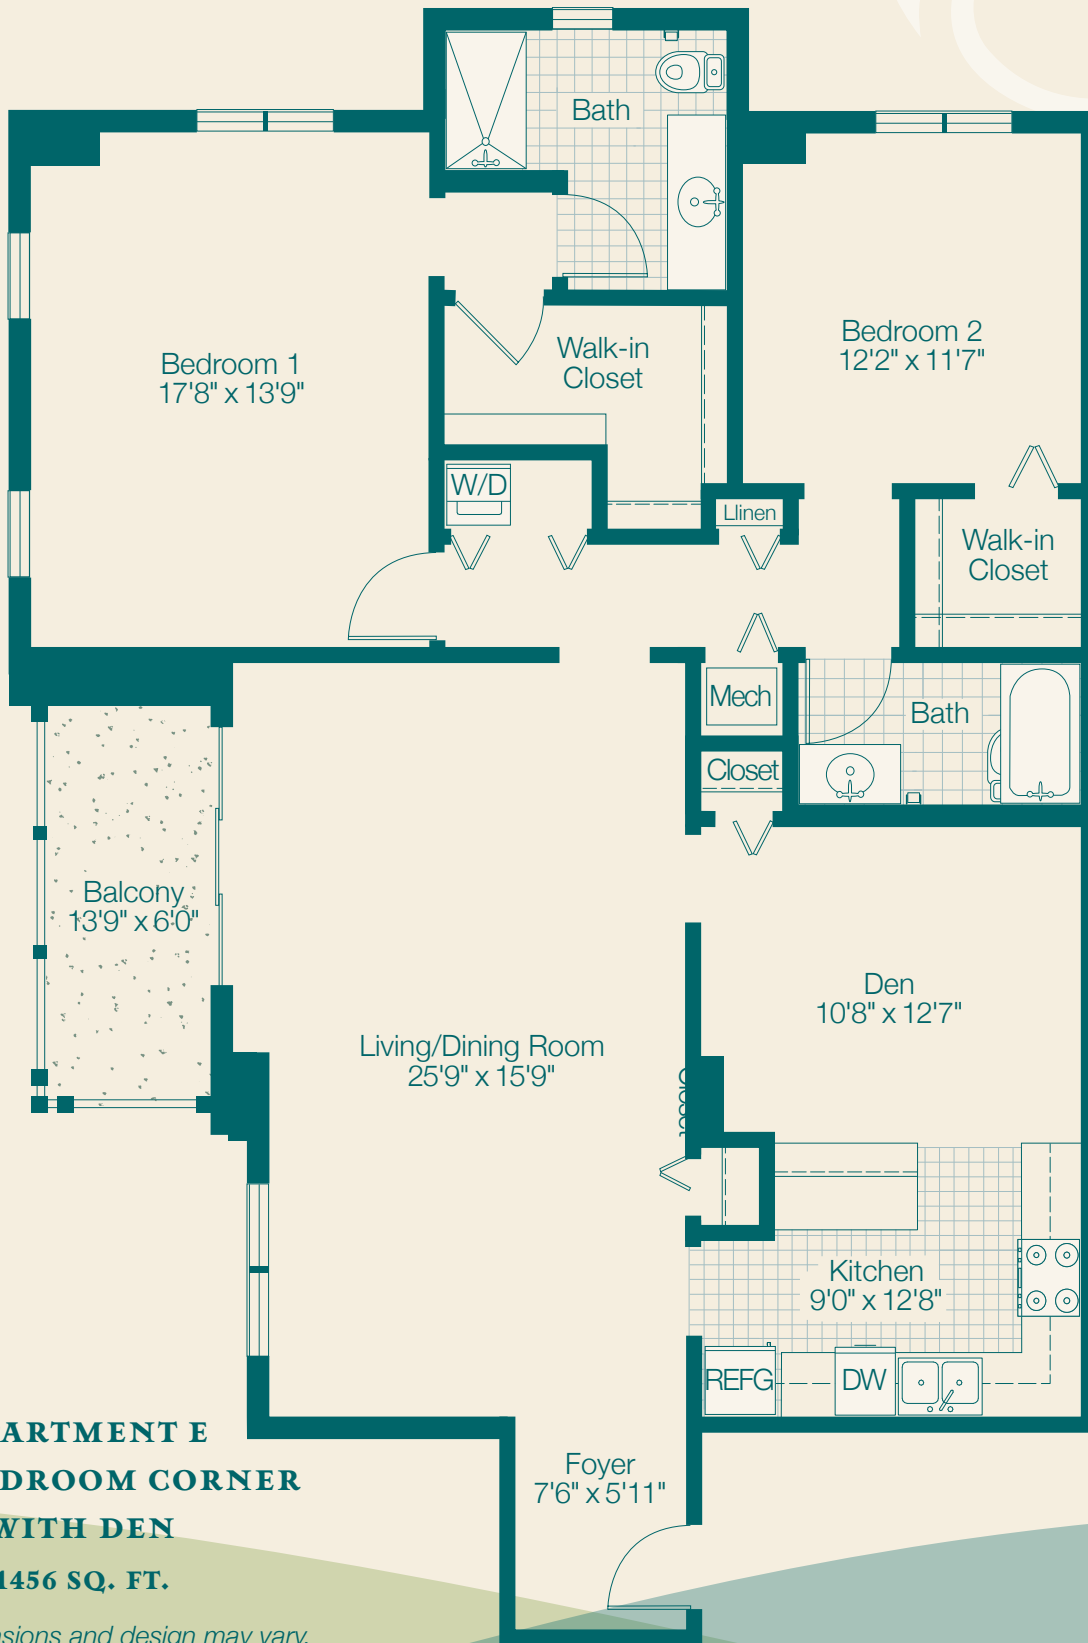

Deerfield

APARTMENT A ONE BEDROOM

800 SQ. FT.

Actual dimensions and design may vary.

Deerfield

**APARTMENT B
ONE BEDROOM WITH
CAROLINA ROOM**

946 SQ. FT.

Actual dimensions and design may vary.

Deerfield

APARTMENT C
TWO BEDROOM
1203 SQ. FT.

Actual dimensions and design may vary.

Deerfield

APARTMENT C1
TWO BEDROOM CORNER
1440 SQ. FT.

Actual dimensions and design may vary.

Deerfield

APARTMENT D
TWO BEDROOM WITH CAROLINA ROOM

1346 SQ. FT.

Actual dimensions and design may vary.

Deerfield

APARTMENT E
TWO BEDROOM CORNER
WITH DEN
1456 SQ. FT.

Actual dimensions and design may vary.

Deerfield

APARTMENT F
TWO BEDROOM DELUXE
CORNER WITH DEN

1552 SQ. FT.

Actual dimensions and design may vary.

Deerfield

APARTMENT G

TWO BEDROOM GRANDE CORNER WITH DEN

1612 SQ. FT.

Actual dimensions and design may vary.

Deerfield