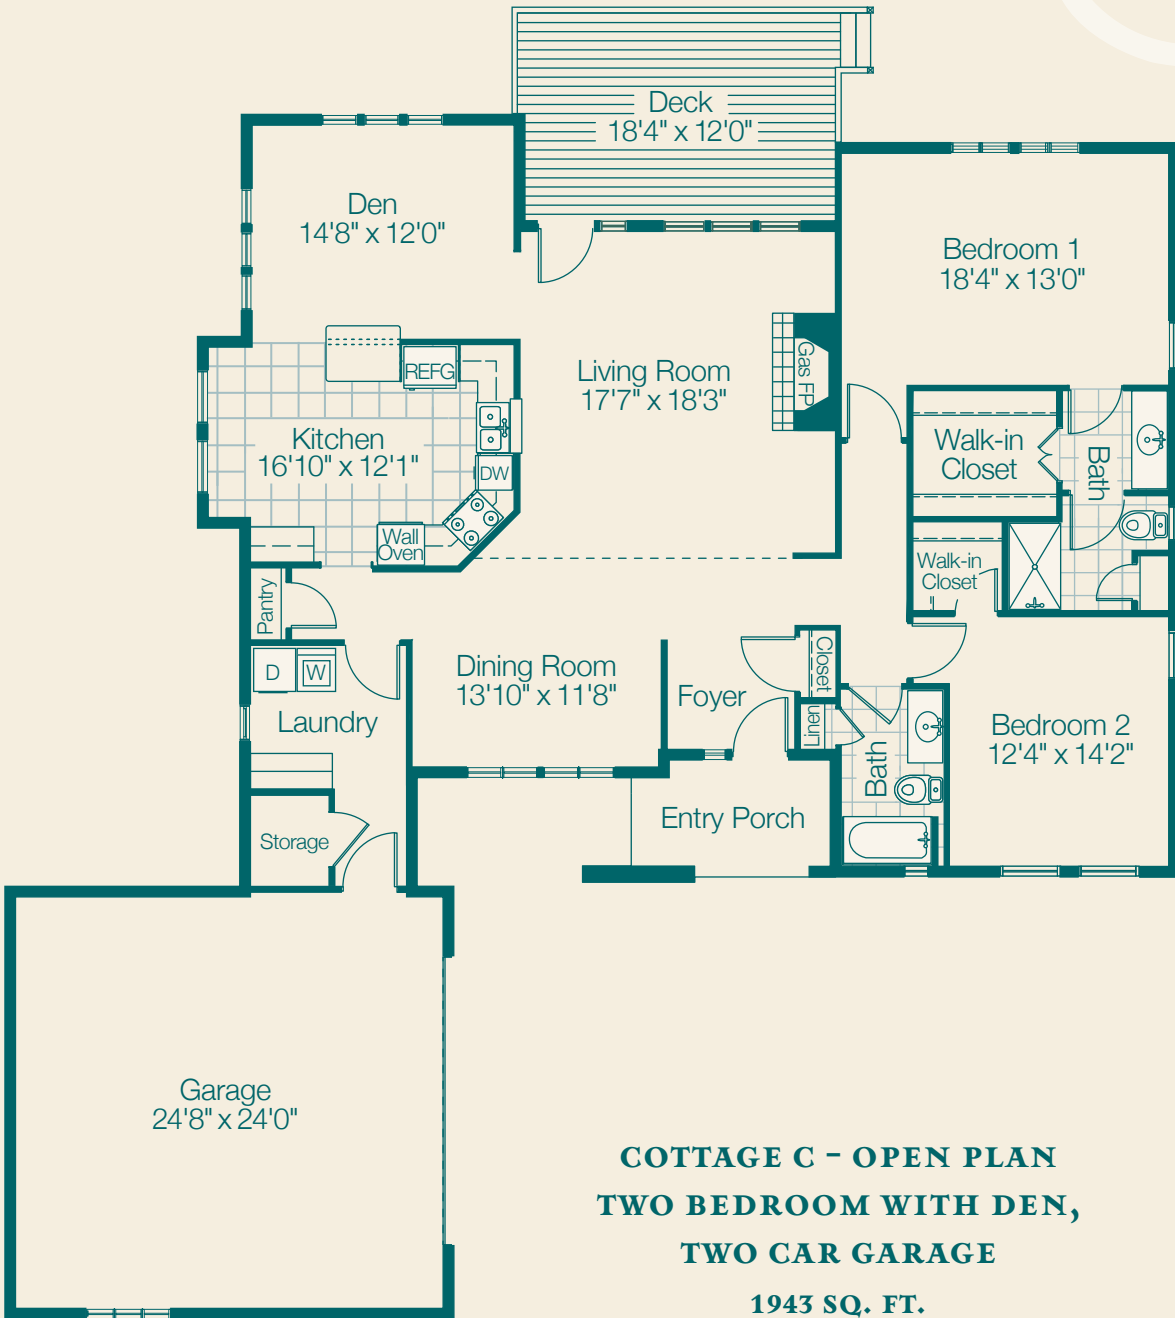

COTTAGE B TWO BEDROOM WITH DEN, TWO CAR BACK GARAGE

1946 SQ. FT.

Individual cottages may vary from this basic plan, due to addition of rooms, porches, etc., during construction.

Deerfield

COTTAGE C
TWO BEDROOM WITH DEN,
TWO CAR FRONT GARAGE

1943 SQ. FT.

Individual cottages may vary from this basic plan, due to addition of rooms, porches, etc., during construction.

Deerfield

**COTTAGE C - OPEN PLAN
TWO BEDROOM WITH DEN,
TWO CAR GARAGE**

1943 SQ. FT.

*Individual cottages may vary from this basic plan,
due to addition of rooms, porches, etc., during construction.*

Deerfield

COTTAGE D
TWO BEDROOM WITH DEN,
TWO CAR GARAGE

2565 SQ. FT.

Individual cottages may vary from this basic plan, due to addition of rooms, porches, etc., during construction.

1487 SQ. FT.

Actual dimensions and design may vary.