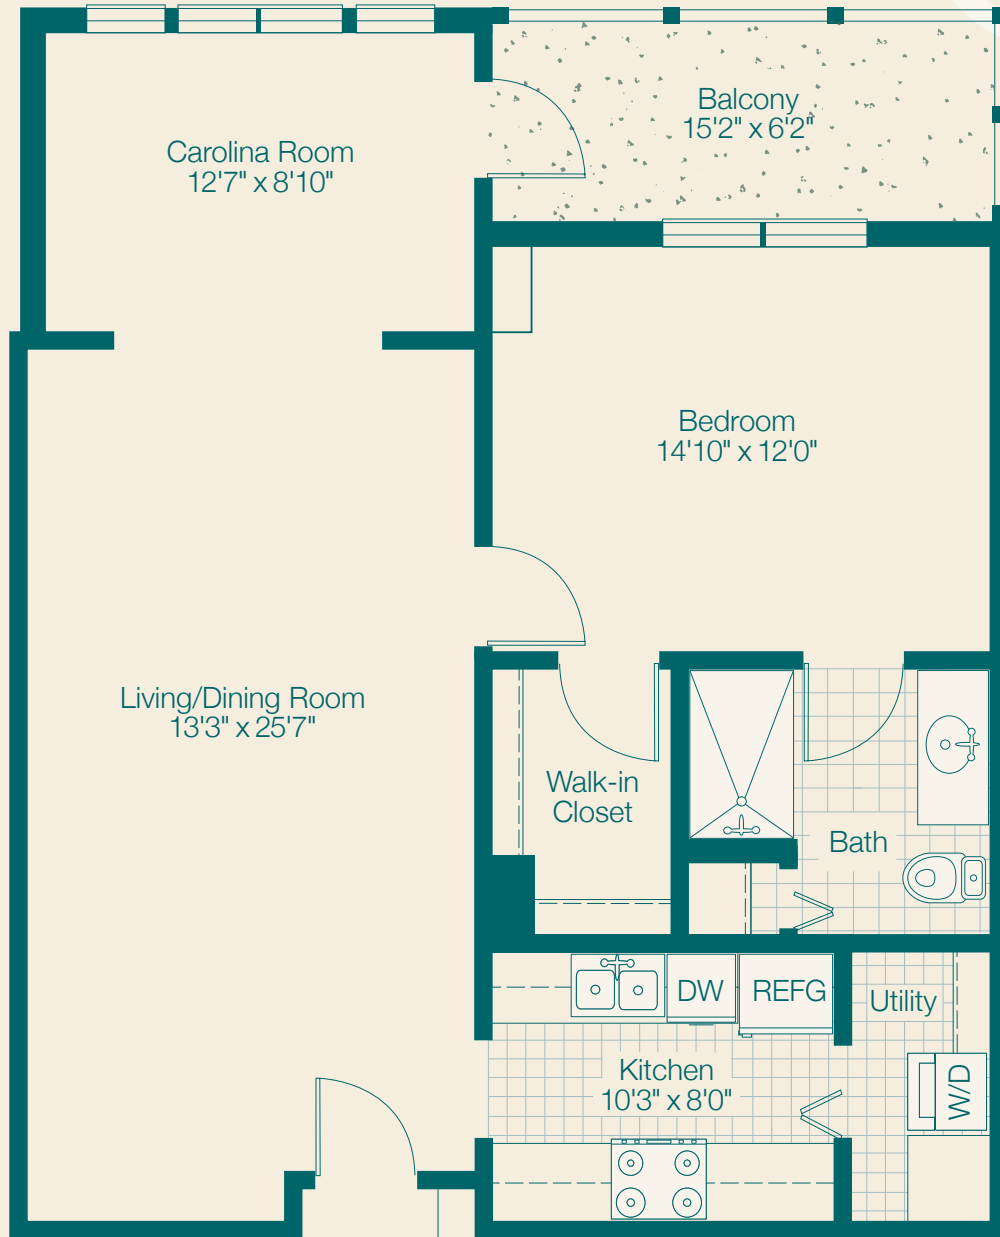

Deerfield

APARTMENT A ONE BEDROOM

800 SQ. FT.

Actual dimensions and design may vary.

Deerfield

**APARTMENT B
ONE BEDROOM WITH
CAROLINA ROOM**

946 SQ. FT.

Actual dimensions and design may vary.

Deerfield

APARTMENT C
TWO BEDROOM
1203 SQ. FT.

Actual dimensions and design may vary.

Deerfield

APARTMENT C1
TWO BEDROOM CORNER
1440 SQ. FT.

Actual dimensions and design may vary.

Deerfield

APARTMENT D
TWO BEDROOM WITH CAROLINA ROOM

1346 SQ. FT.

Actual dimensions and design may vary.

Deerfield

APARTMENT E
TWO BEDROOM CORNER
WITH DEN
1456 SQ. FT.

Actual dimensions and design may vary.

Deerfield

APARTMENT F
TWO BEDROOM DELUXE
CORNER WITH DEN

1552 SQ. FT.

Actual dimensions and design may vary.

Deerfield

APARTMENT G

TWO BEDROOM GRANDE CORNER WITH DEN

1612 SQ. FT.

Actual dimensions and design may vary.

Deerfield