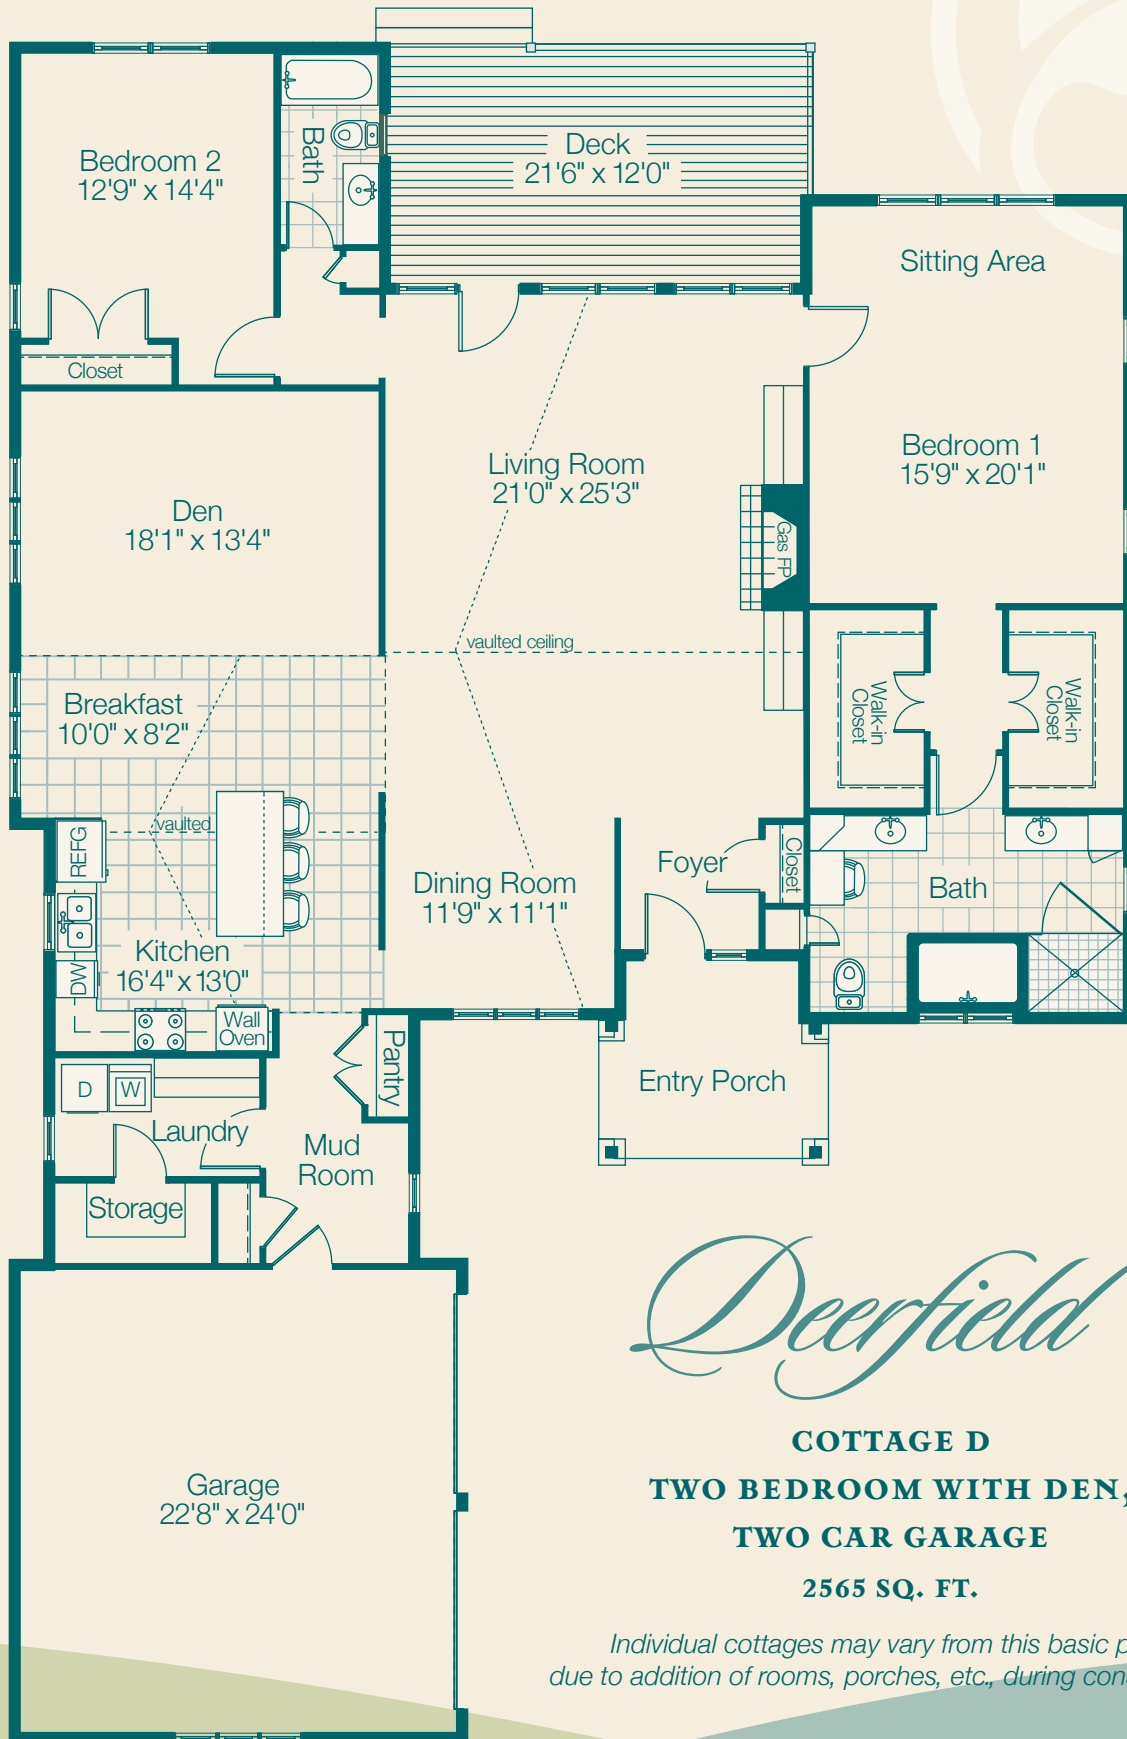

1943 SQ. FT.

Individual cottages may vary from this basic plan, due to addition of rooms, porches, etc., during construction.

Deerfield

**COTTAGE C - OPEN PLAN
TWO BEDROOM WITH DEN,
TWO CAR GARAGE**

1943 SQ. FT.

*Individual cottages may vary from this basic plan,
due to addition of rooms, porches, etc., during construction.*

Deerfield

COTTAGE D
TWO BEDROOM WITH DEN,
TWO CAR GARAGE

2565 SQ. FT.

Individual cottages may vary from this basic plan, due to addition of rooms, porches, etc., during construction.

1487 SQ. FT.

Actual dimensions and design may vary.