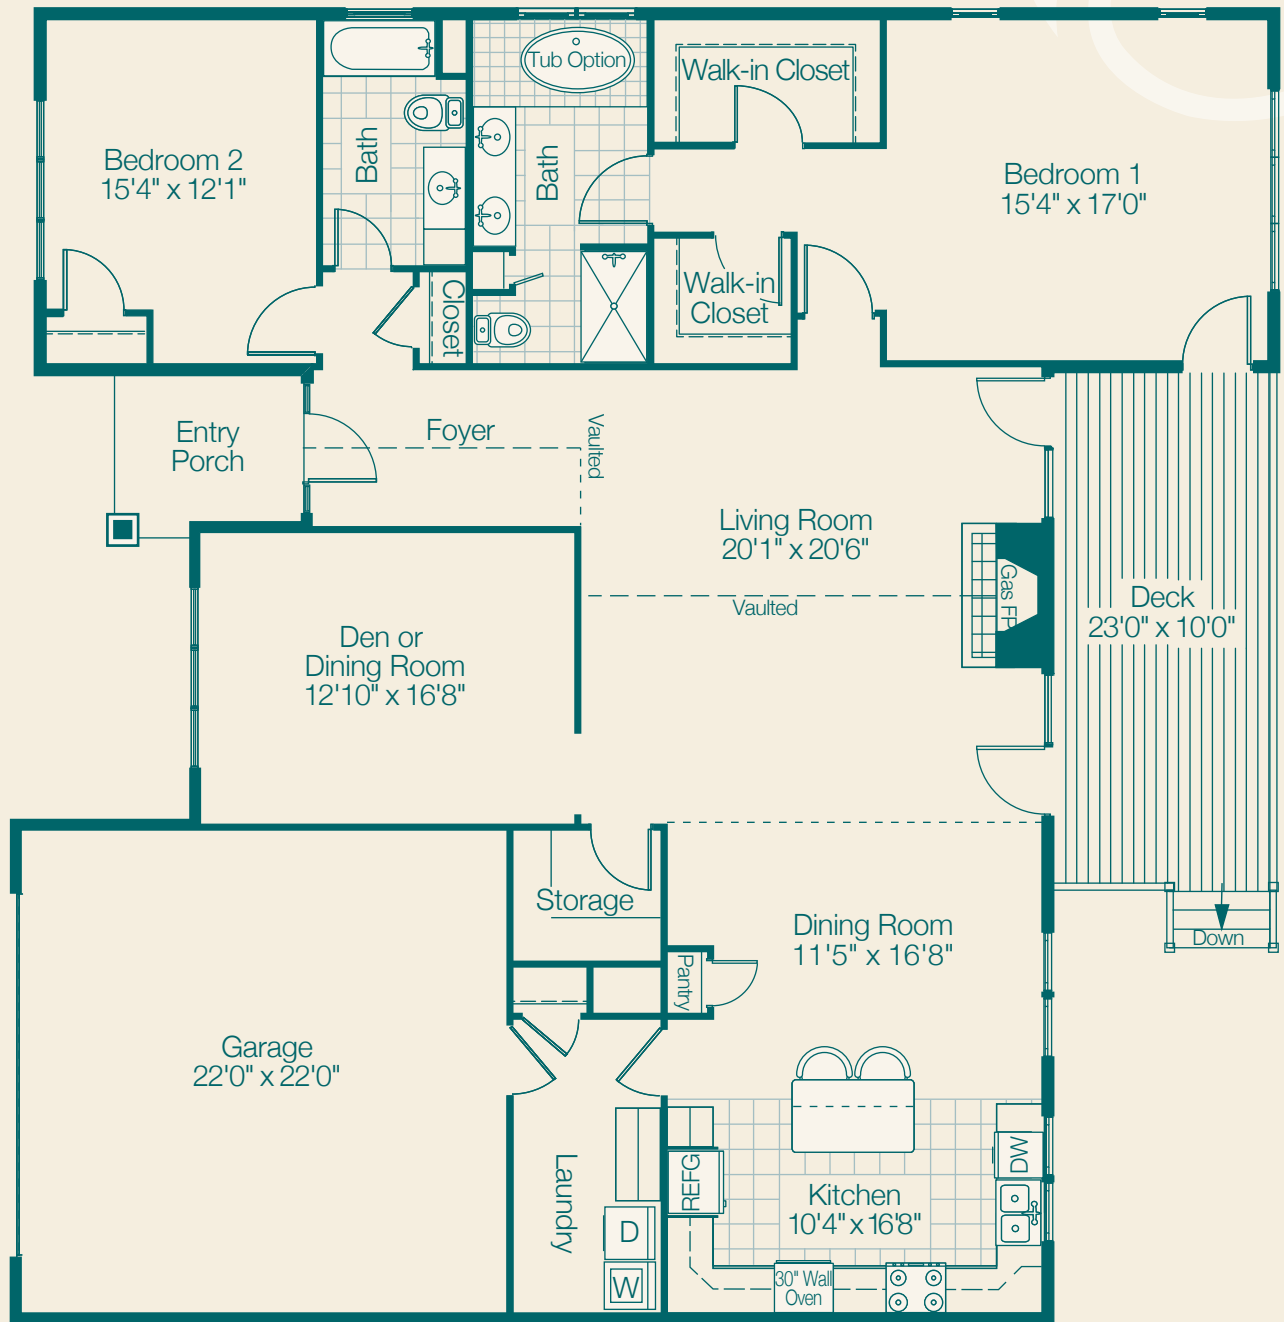

Deerfield

VILLA I
TWO BEDROOM WITH DEN,
ONE CAR & GOLF CART GARAGE

1592 SQ. FT.

Actual dimensions and design may vary.

Deerfield

VILLA II
TWO BEDROOM WITH DEN,
ONE CAR & GOLF CART GARAGE

1650 SQ. FT.

Actual dimensions and design may vary.

Deerfield

**VILLA II - OPEN PLAN
TWO BEDROOM WITH DEN,
ONE CAR &
GOLF CART GARAGE
1706 SQ. FT.**

Actual dimensions and design may vary.

Deerfield

**VILLA III
TWO BEDROOM WITH DEN,
TWO CAR GARAGE**

2146 SQ. FT.

Actual dimensions and design may vary.

Deerfield

**THE TIMBERS A/B
STANDARD TWO BEDROOM
WITH DECK
1316 SQ. FT.**

Actual dimensions and design may vary.

Deerfield

**THE TIMBERS D
LARGE TWO BEDROOM
WITH DECK**

1487 SQ. FT.

Actual dimensions and design may vary.