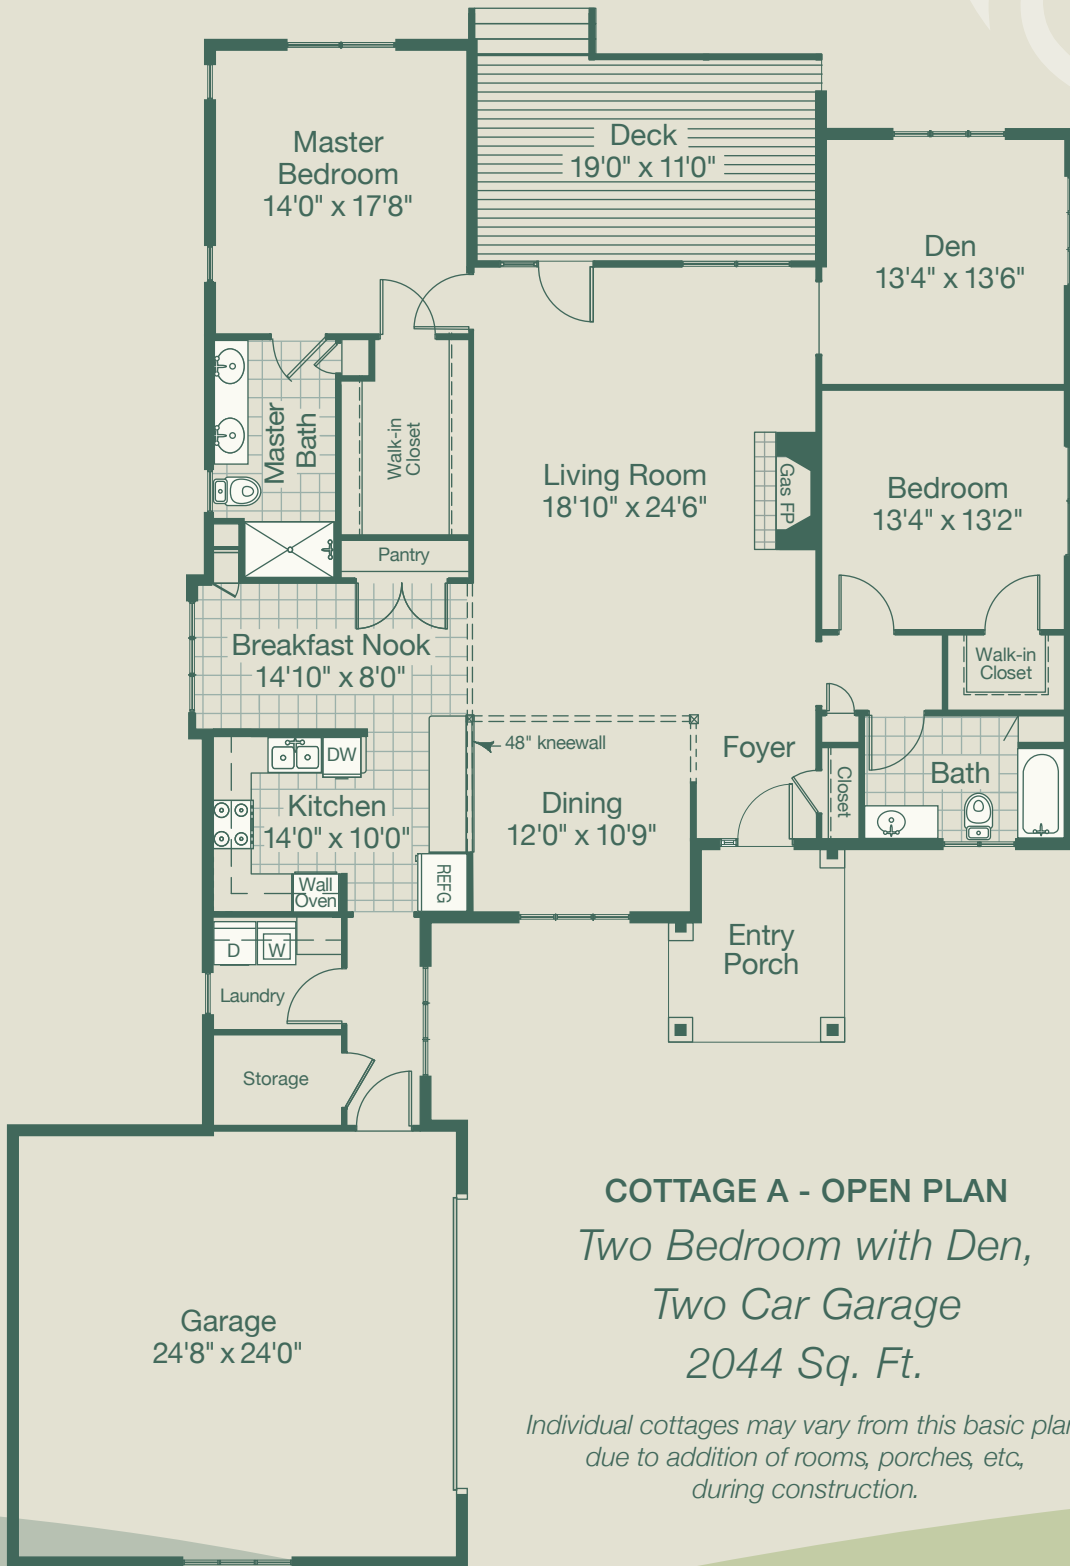

APARTMENT F

Two Bedroom Deluxe
1552 Sq. Ft.

Actual dimensions and design may vary.

Deerfield

APARTMENT G

Two Bedroom Grande

1612 Sq. Ft.

Actual dimensions and design may vary.

Deerfield

APARTMENT L

*Two Bedroom Deluxe
with Carolina Room
2314 Sq. Ft.*

*Actual dimensions
and design may vary.*

Deerfield

COTTAGE A
*Two Bedroom,
Two Car Front Garage
1780 Sq. Ft.*

*Individual cottages may vary from this basic plan,
due to addition of rooms, porches, etc.,
during construction.*

Deerfield

COTTAGE A - OPEN PLAN
*Two Bedroom with Den,
Two Car Garage
2044 Sq. Ft.*

*Individual cottages may vary from this basic plan,
due to addition of rooms, porches, etc,
during construction.*

Deerfield

Garage
24'0" x 24'0"

COTTAGE B

Two Bedroom with Den,
Two Car Back Garage
1946 Sq. Ft.

Individual cottages may vary from this basic plan, due to addition of rooms, porches, etc., during construction.

Deerfield