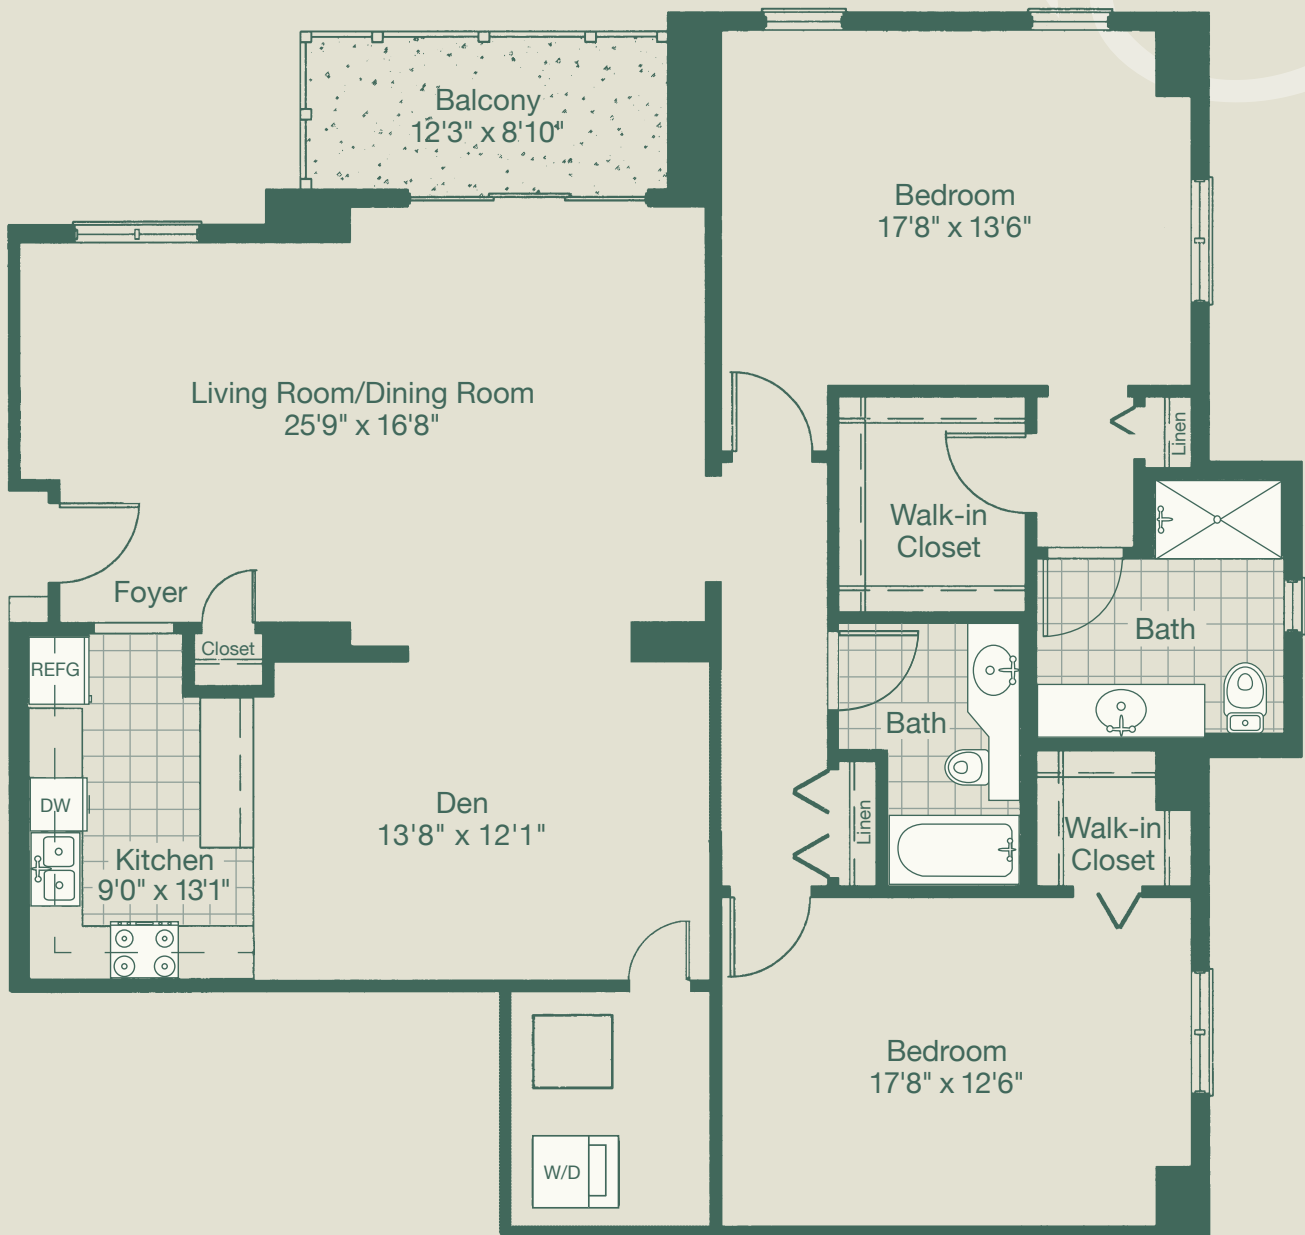

Deerfield

APARTMENT A
One Bedroom
800 Sq. Ft.

Actual dimensions and design may vary.

Deerfield

APARTMENT B

One Bedroom with Carolina Room
946 Sq. Ft.

Actual dimensions and design may vary.

Deerfield

APARTMENT C
Two Bedroom
1203 Sq. Ft.

Actual dimensions and design may vary.

Deerfield

APARTMENT C-1

Two Bedroom Corner
1440 Sq. Ft.

Actual dimensions and design may vary.

Deerfield

APARTMENT D

Two Bedroom with Carolina Room

1346 Sq. Ft.

Actual dimensions and design may vary.

Deerfield

APARTMENT E

*Two Bedroom with Den Corner
1456 Sq. Ft.*

Actual dimensions and design may vary.

Deerfield

APARTMENT F

Two Bedroom Deluxe
1552 Sq. Ft.

Actual dimensions and design may vary.

Deerfield

APARTMENT G

Two Bedroom Grande

1612 Sq. Ft.

Actual dimensions and design may vary.