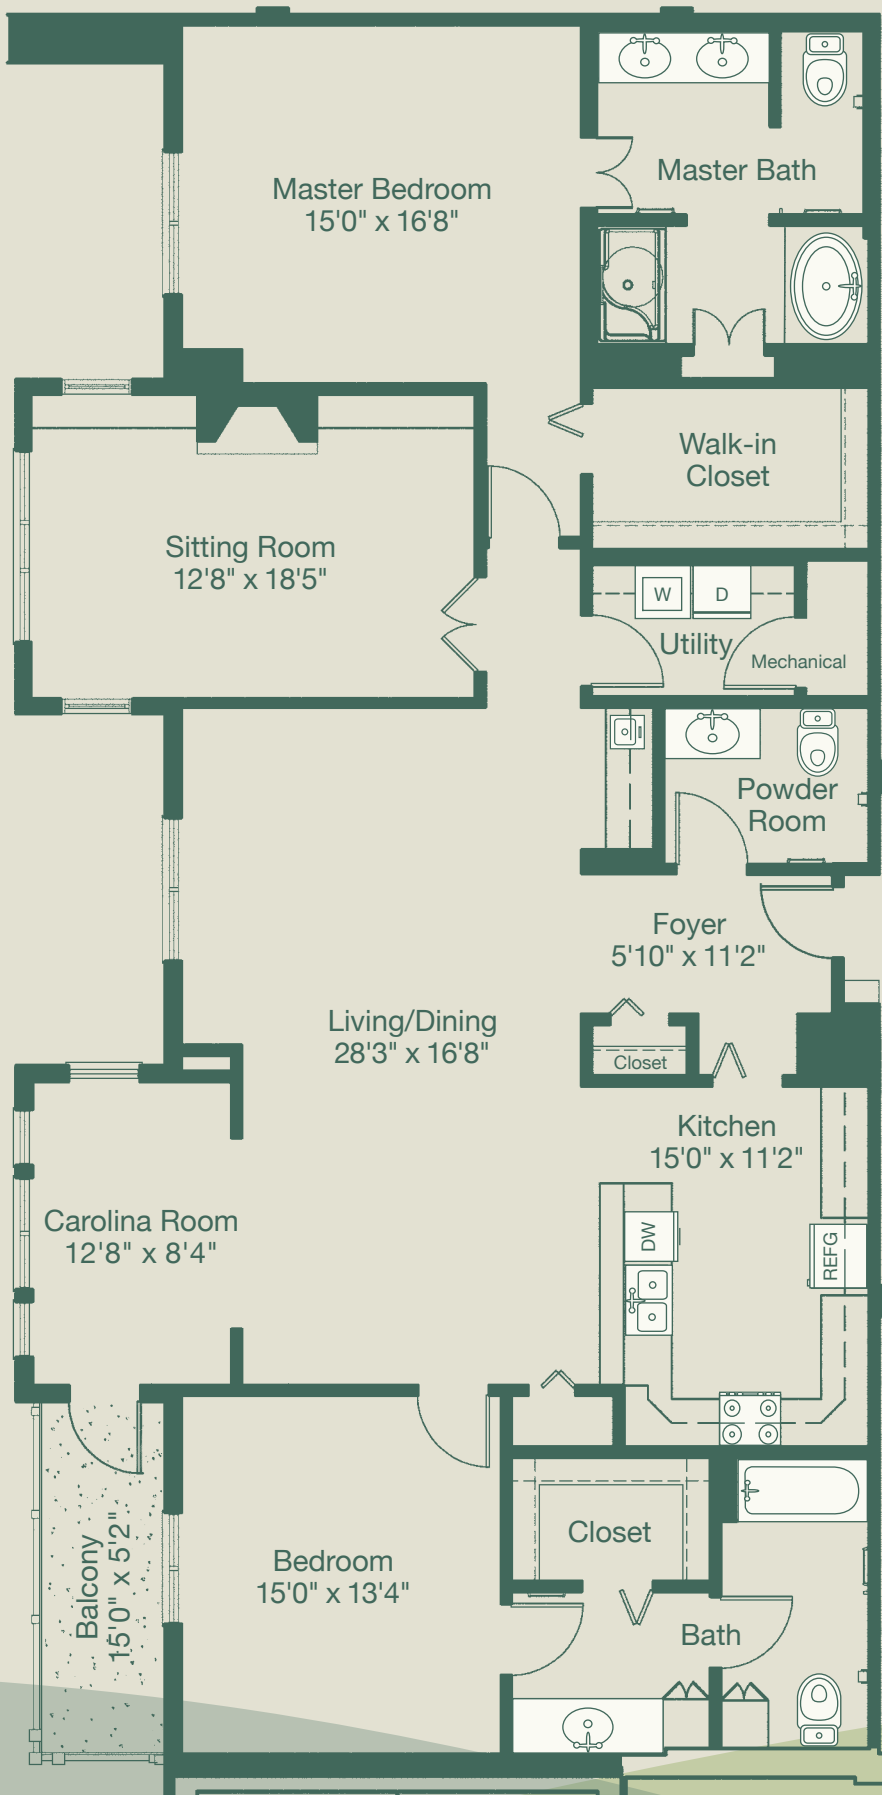

APARTMENT C
Two Bedroom
1203 Sq. Ft.

Actual dimensions and design may vary.

Deerfield

APARTMENT C-1

Two Bedroom Corner
1440 Sq. Ft.

Actual dimensions and design may vary.

Deerfield

APARTMENT D

Two Bedroom with Carolina Room

1346 Sq. Ft.

Actual dimensions and design may vary.

Deerfield

APARTMENT E

*Two Bedroom with Den Corner
1456 Sq. Ft.*

Actual dimensions and design may vary.

Deerfield

APARTMENT F

Two Bedroom Deluxe
1552 Sq. Ft.

Actual dimensions and design may vary.

Deerfield

APARTMENT G

Two Bedroom Grande

1612 Sq. Ft.

Actual dimensions and design may vary.

Deerfield

APARTMENT L

*Two Bedroom Deluxe
with Carolina Room
2314 Sq. Ft.*

*Actual dimensions
and design may vary.*

Deerfield

COTTAGE A
*Two Bedroom,
Two Car Front Garage
1780 Sq. Ft.*

*Individual cottages may vary from this basic plan,
due to addition of rooms, porches, etc.,
during construction.*