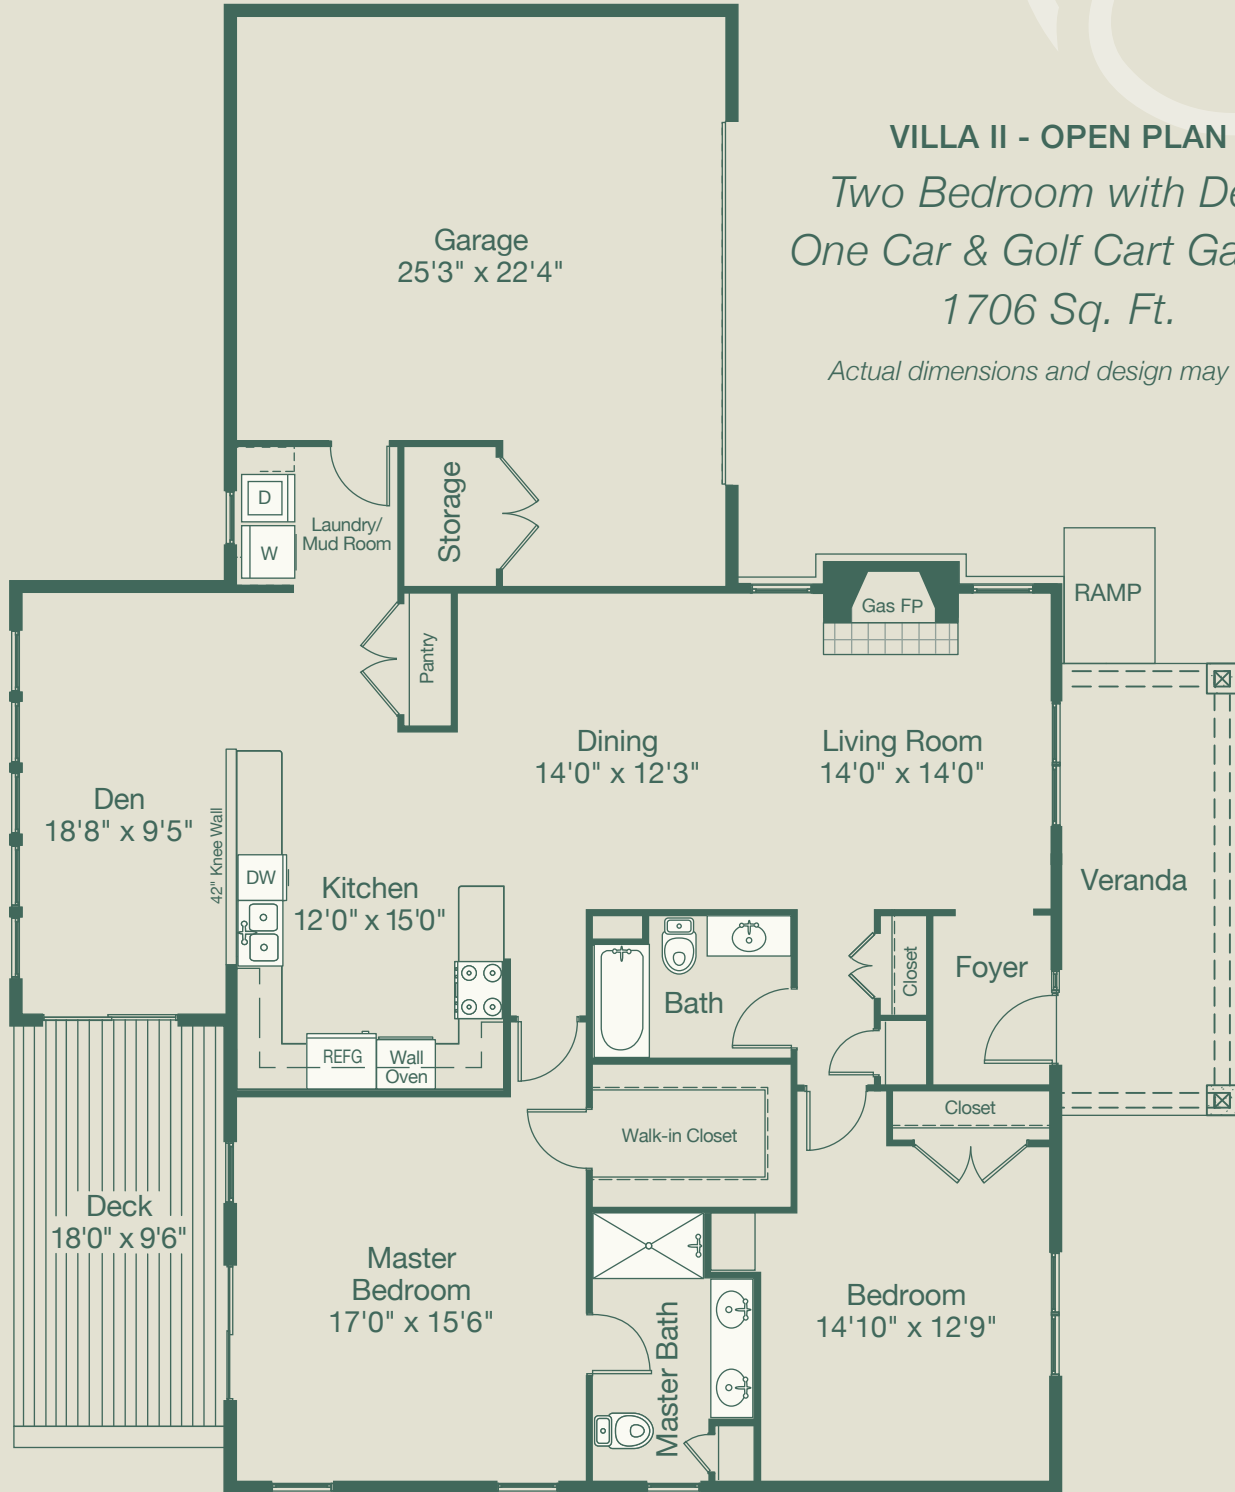

APARTMENT F

Two Bedroom Deluxe
1552 Sq. Ft.

Actual dimensions and design may vary.

Deerfield

APARTMENT G

Two Bedroom Grande

1612 Sq. Ft.

Actual dimensions and design may vary.

Deerfield

VILLA II - OPEN PLAN

Two Bedroom with Den,
One Car & Golf Cart Garage

1706 Sq. Ft.

Actual dimensions and design may vary.

Deerfield

VILLA III

Two Bedroom with Den, Two Car Garage
2146 Sq. Ft.

Actual dimensions and design may vary.

Deerfield

CLUSTER A/B

*Standard Two Bedroom
Cluster Home with Deck
1316 Sq. Ft.*

Actual dimensions and design may vary.

Deerfield

CLUSTER D

*Large Two Bedroom
Cluster Home with Deck
1487 Sq. Ft.*

Actual dimensions and design may vary.