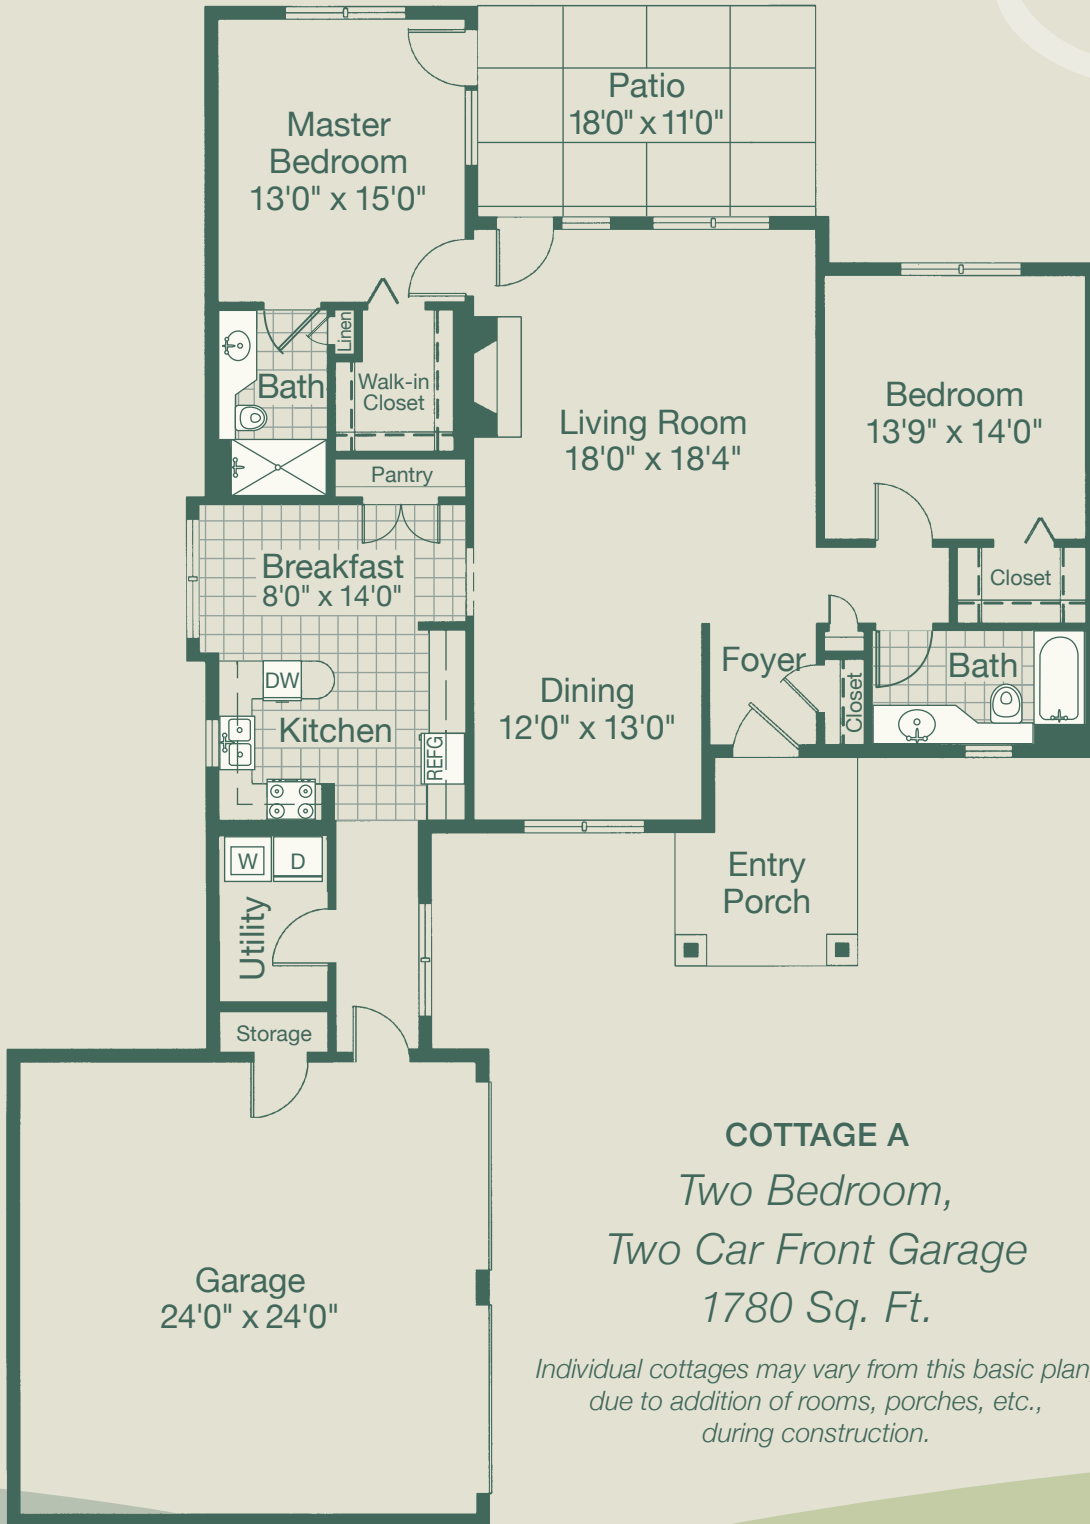

APARTMENT C
Two Bedroom
1203 Sq. Ft.

Actual dimensions and design may vary.

Deerfield

APARTMENT C-1

Two Bedroom Corner
1440 Sq. Ft.

Actual dimensions and design may vary.

Deerfield

APARTMENT D

APARTMENT F

Two Bedroom Deluxe
1552 Sq. Ft.

Actual dimensions and design may vary.

Deerfield

APARTMENT G

Two Bedroom Grande

1612 Sq. Ft.

Actual dimensions and design may vary.

Deerfield

APARTMENT L

*Two Bedroom Deluxe
with Carolina Room
2314 Sq. Ft.*

*Actual dimensions
and design may vary.*

Deerfield

COTTAGE A
*Two Bedroom,
Two Car Front Garage
1780 Sq. Ft.*

*Individual cottages may vary from this basic plan,
due to addition of rooms, porches, etc.,
during construction.*

Deerfield

COTTAGE A - OPEN PLAN
*Two Bedroom with Den,
Two Car Garage
2044 Sq. Ft.*

*Individual cottages may vary from this basic plan,
due to addition of rooms, porches, etc,
during construction.*

Deerfield