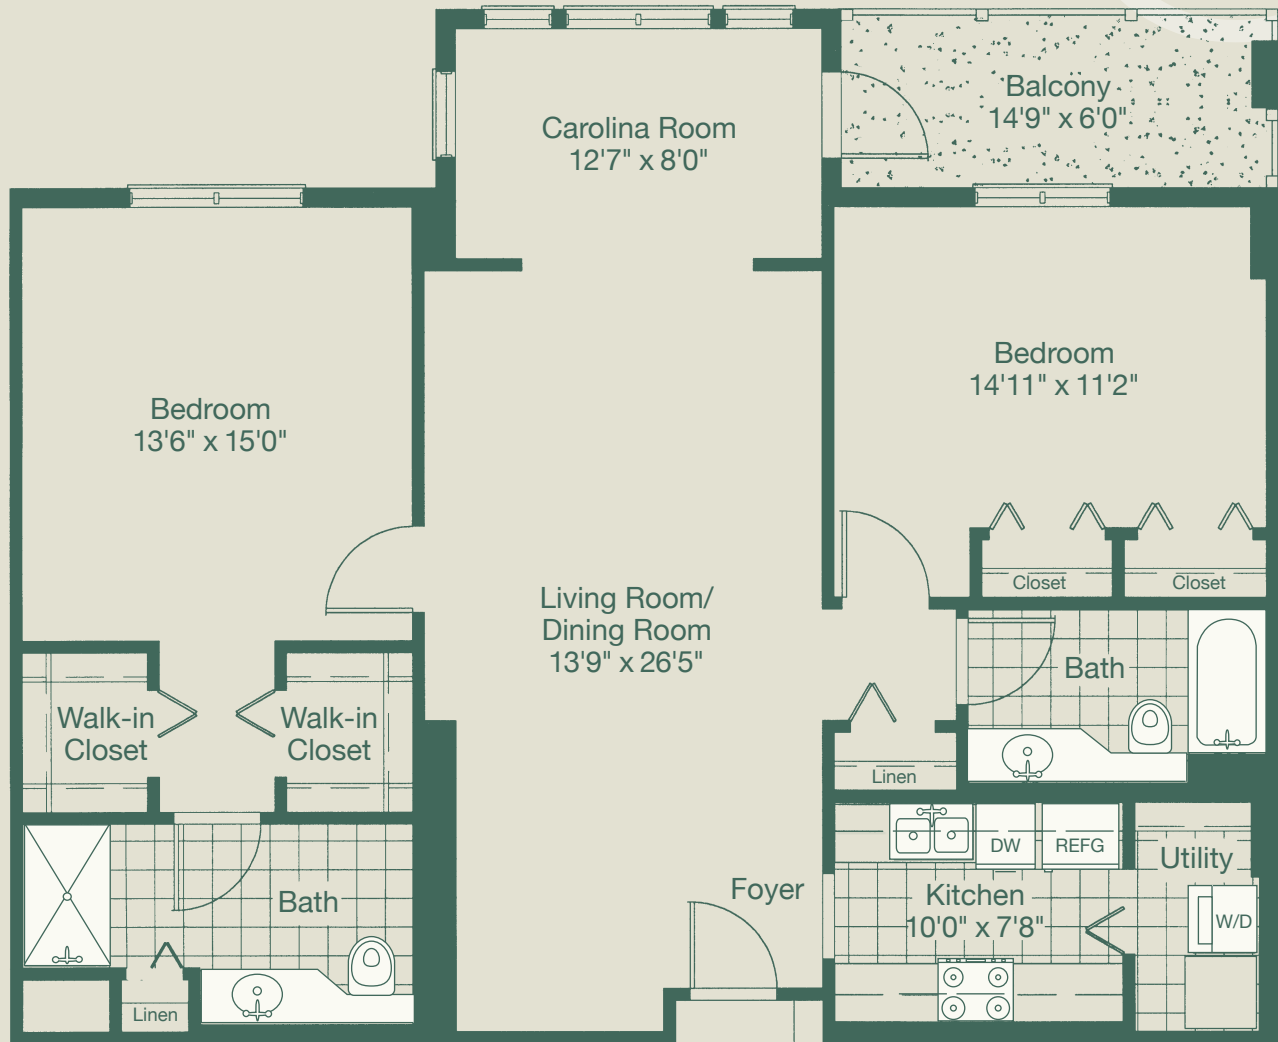

Deerfield

APARTMENT A
One Bedroom
800 Sq. Ft.

Actual dimensions and design may vary.

Deerfield

APARTMENT B

One Bedroom with Carolina Room
946 Sq. Ft.

Actual dimensions and design may vary.

Deerfield

APARTMENT C
Two Bedroom
1203 Sq. Ft.

Actual dimensions and design may vary.

Deerfield

APARTMENT C-1

Two Bedroom Corner
1440 Sq. Ft.

Actual dimensions and design may vary.

Deerfield

APARTMENT D

Two Bedroom with Carolina Room

1346 Sq. Ft.

Actual dimensions and design may vary.

Deerfield

APARTMENT E

*Two Bedroom with Den Corner
1456 Sq. Ft.*

Actual dimensions and design may vary.

Deerfield

APARTMENT F

Two Bedroom Deluxe
1552 Sq. Ft.

Actual dimensions and design may vary.

Deerfield

APARTMENT G

Two Bedroom Grande

1612 Sq. Ft.

Actual dimensions and design may vary.