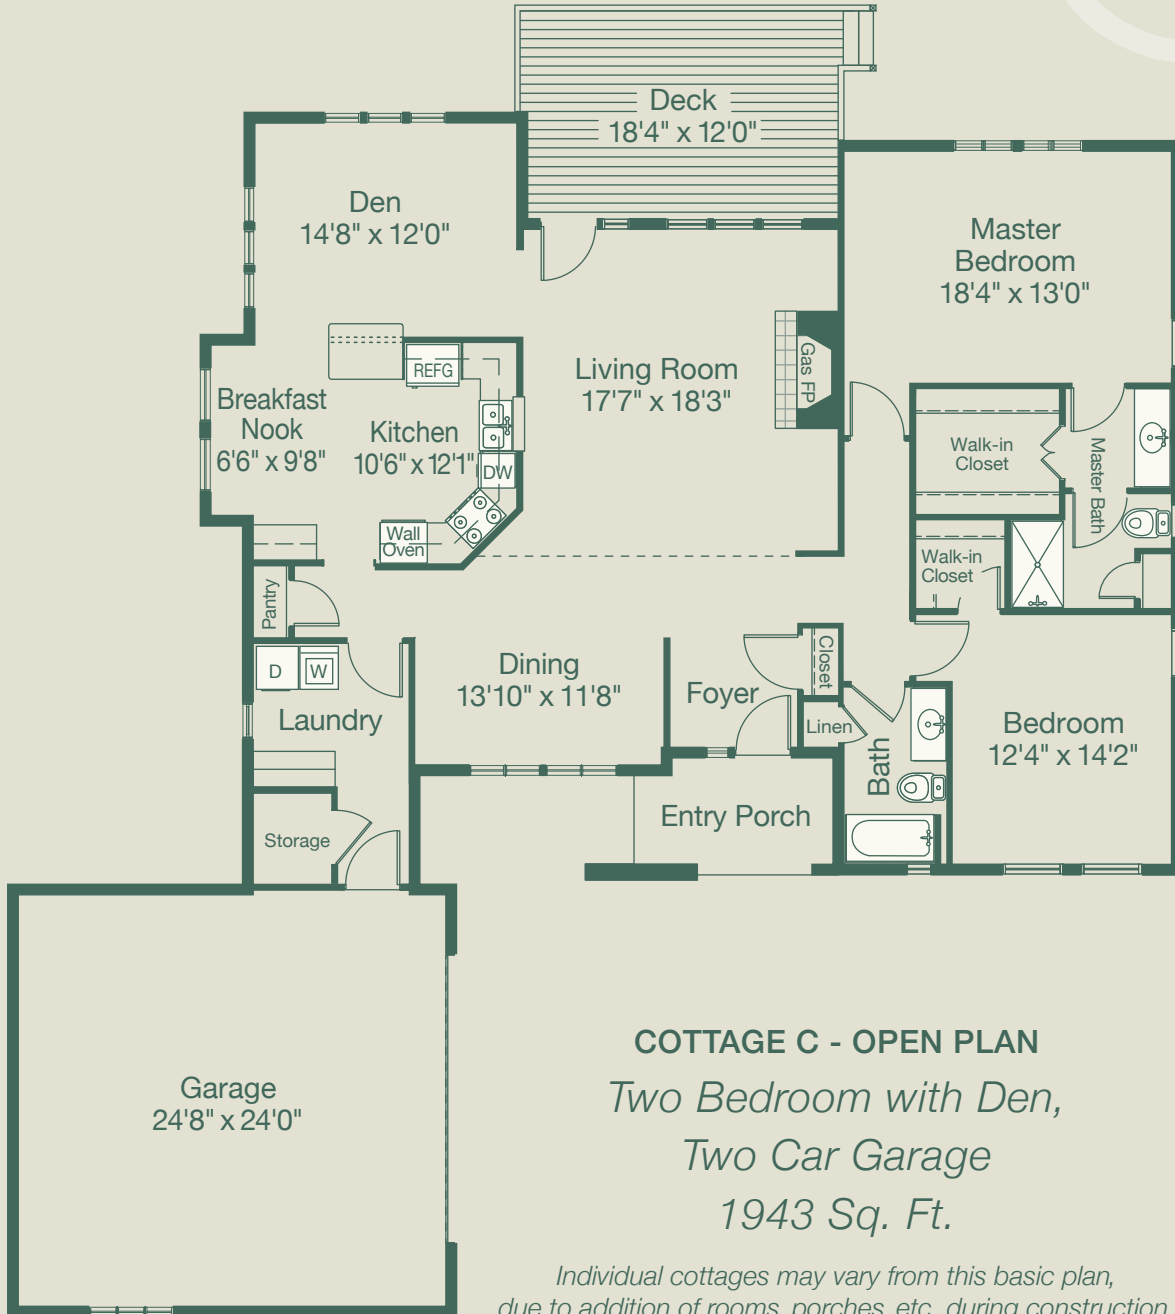

Deerfield

COTTAGE A - OPEN PLAN
*Two Bedroom with Den,
Two Car Garage
2044 Sq. Ft.*

*Individual cottages may vary from this basic plan,
due to addition of rooms, porches, etc,
during construction.*

Deerfield

Garage
24'0" x 24'0"

COTTAGE B

Two Bedroom with Den,
Two Car Back Garage
1946 Sq. Ft.

Individual cottages may vary from this basic plan, due to addition of rooms, porches, etc., during construction.

Deerfield

COTTAGE C

*Two Bedroom with Den,
Two Car Front Garage
1943 Sq. Ft.*

*Individual cottages may vary from this basic plan,
due to addition of rooms, porches, etc., during construction.*

Deerfield

COTTAGE C - OPEN PLAN
*Two Bedroom with Den,
Two Car Garage
1943 Sq. Ft.*

*Individual cottages may vary from this basic plan,
due to addition of rooms, porches, etc., during construction.*

Deerfield

COTTAGE D

*Two Bedroom with Den,
Two Car Garage
2565 Sq. Ft.*

*Individual cottages may vary from this basic plan,
due to addition of rooms, porches, etc., during construction.*