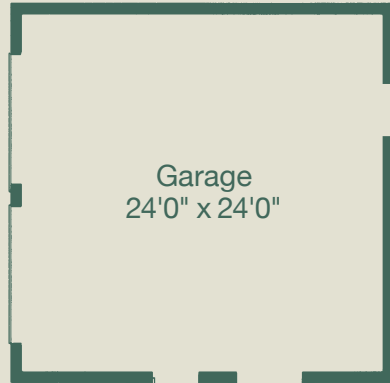

APARTMENT F

Two Bedroom Deluxe
1552 Sq. Ft.

Actual dimensions and design may vary.

Deerfield

APARTMENT G

Two Bedroom Grande

1612 Sq. Ft.

Actual dimensions and design may vary.

Deerfield

APARTMENT L

*Two Bedroom Deluxe
with Carolina Room
2314 Sq. Ft.*

*Actual dimensions
and design may vary.*

Deerfield

COTTAGE A
*Two Bedroom,
Two Car Front Garage
1780 Sq. Ft.*

*Individual cottages may vary from this basic plan,
due to addition of rooms, porches, etc.,
during construction.*

Deerfield

COTTAGE A - OPEN PLAN
*Two Bedroom with Den,
Two Car Garage
2044 Sq. Ft.*

*Individual cottages may vary from this basic plan,
due to addition of rooms, porches, etc,
during construction.*

Deerfield

Garage
24'0" x 24'0"

COTTAGE B

Two Bedroom with Den,
Two Car Back Garage
1946 Sq. Ft.

Individual cottages may vary from this basic plan, due to addition of rooms, porches, etc., during construction.

Deerfield