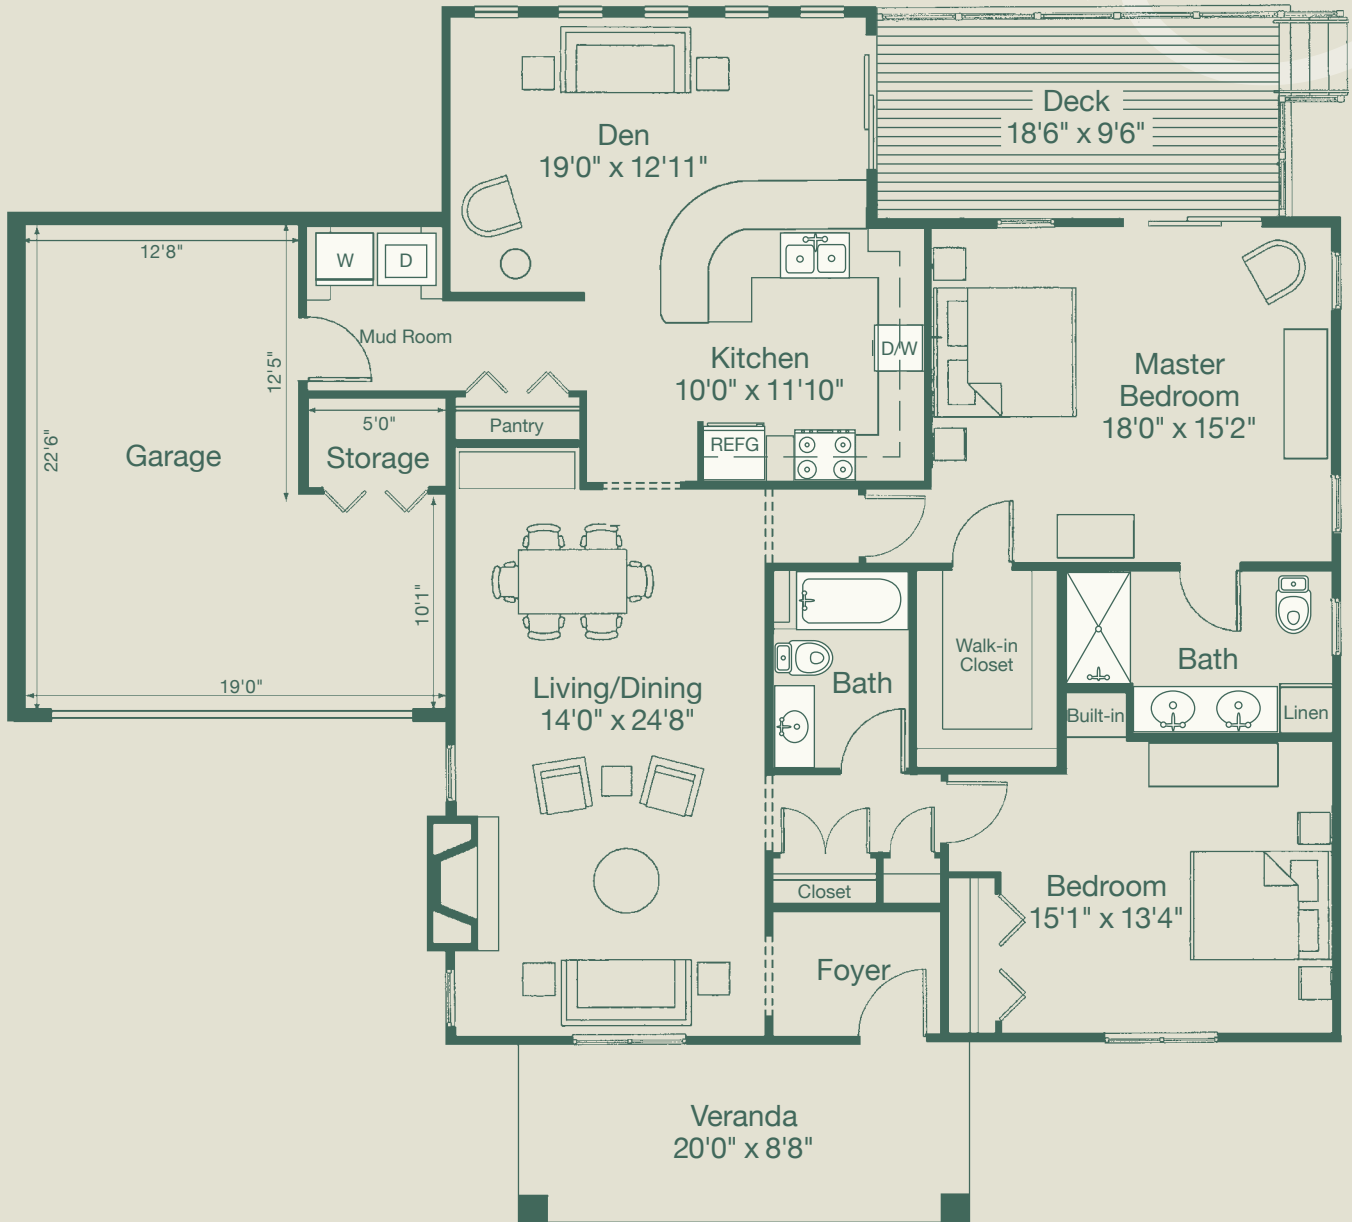

*Individual cottages may vary from this basic plan,
due to addition of rooms, porches, etc., during construction.*

Deerfield

COTTAGE D

*Two Bedroom with Den,
Two Car Garage
2565 Sq. Ft.*

*Individual cottages may vary from this basic plan,
due to addition of rooms, porches, etc., during construction.*

Deerfield

VILLA I

*Two Bedroom with Den,
One Car & Golf Cart Garage
1592 Sq. Ft.*

Actual dimensions and design may vary.

Deerfield

VILLA II

*Two Bedroom with Den,
One Car & Golf Cart Garage
1650 Sq. Ft.*

Actual dimensions and design may vary.

Deerfield

VILLA II - OPEN PLAN

Two Bedroom with Den,
One Car & Golf Cart Garage

1706 Sq. Ft.

Actual dimensions and design may vary.

Deerfield

VILLA III

Two Bedroom with Den, Two Car Garage
2146 Sq. Ft.

Actual dimensions and design may vary.

Deerfield

CLUSTER A/B

*Standard Two Bedroom
Cluster Home with Deck
1316 Sq. Ft.*

Actual dimensions and design may vary.

Deerfield

CLUSTER D

*Large Two Bedroom
Cluster Home with Deck
1487 Sq. Ft.*