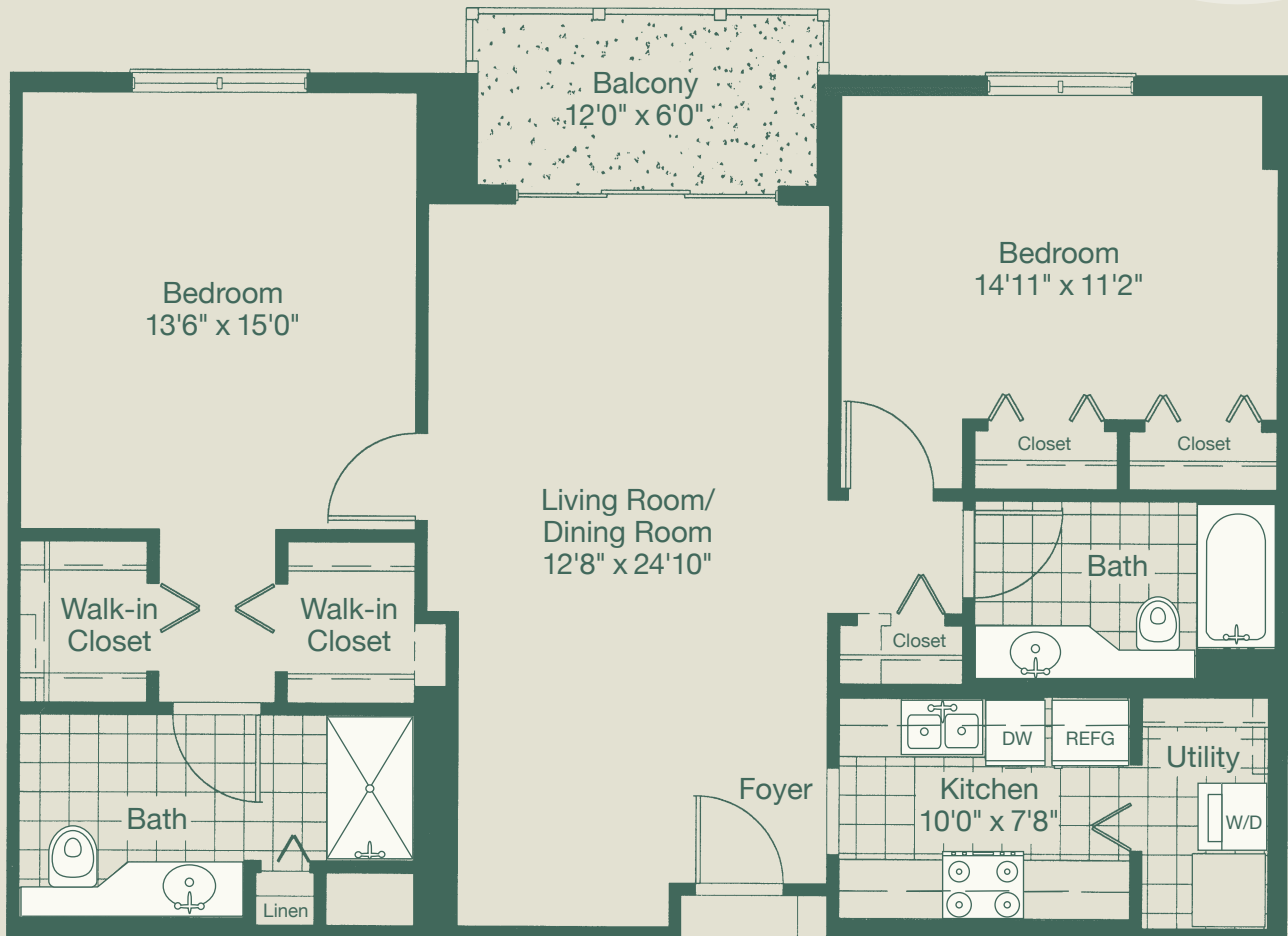

Deerfield

APARTMENT A
One Bedroom
800 Sq. Ft.

Actual dimensions and design may vary.

Deerfield

APARTMENT B

One Bedroom with Carolina Room
946 Sq. Ft.

Actual dimensions and design may vary.

Deerfield

APARTMENT C
Two Bedroom
1203 Sq. Ft.

Actual dimensions and design may vary.

Deerfield

APARTMENT C-1

Two Bedroom Corner
1440 Sq. Ft.

Actual dimensions and design may vary.

Deerfield

APARTMENT D

Two Bedroom with Carolina Room

1346 Sq. Ft.

Actual dimensions and design may vary.

Deerfield

APARTMENT E

*Two Bedroom with Den Corner
1456 Sq. Ft.*

Actual dimensions and design may vary.

Deerfield

APARTMENT F

Two Bedroom Deluxe
1552 Sq. Ft.

Actual dimensions and design may vary.

Deerfield

APARTMENT G

Two Bedroom Grande

1612 Sq. Ft.

Actual dimensions and design may vary.