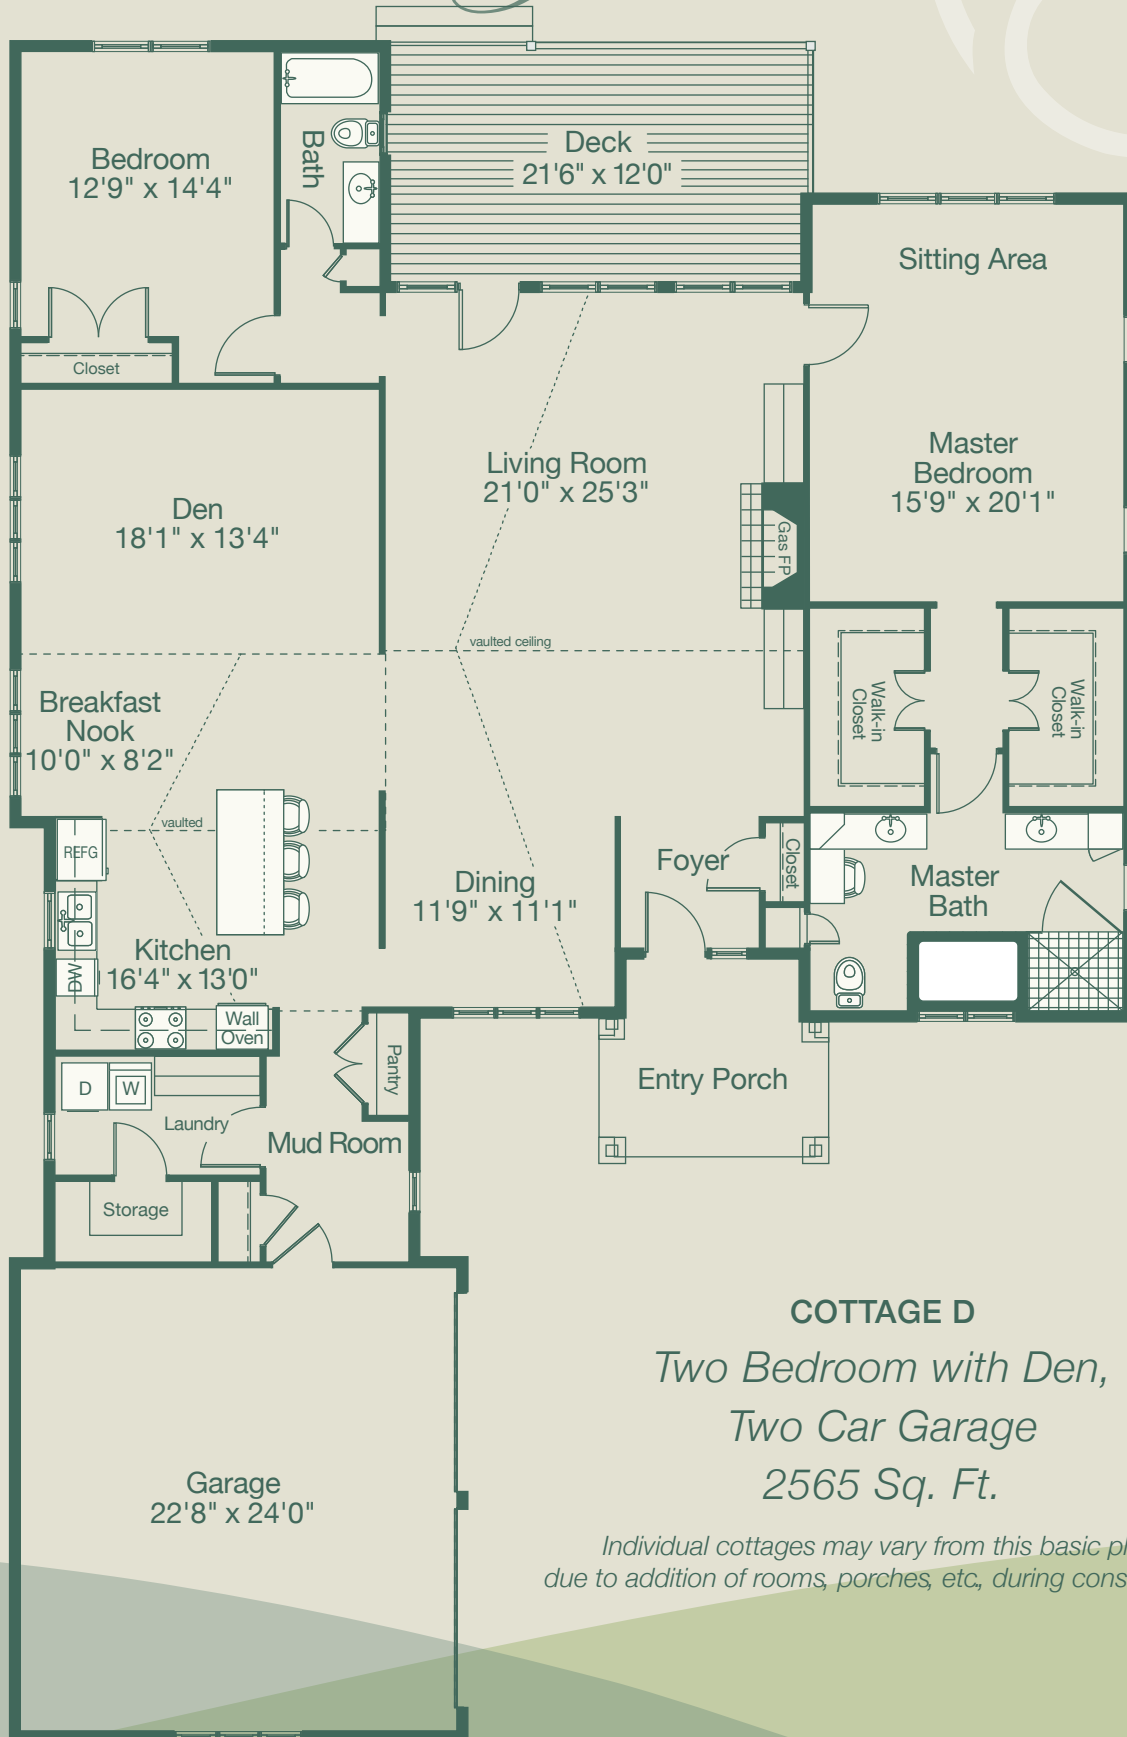

COTTAGE C

*Two Bedroom with Den,
Two Car Front Garage
1943 Sq. Ft.*

*Individual cottages may vary from this basic plan,
due to addition of rooms, porches, etc., during construction.*

Deerfield

COTTAGE C - OPEN PLAN
*Two Bedroom with Den,
Two Car Garage
1943 Sq. Ft.*

*Individual cottages may vary from this basic plan,
due to addition of rooms, porches, etc., during construction.*

Deerfield

COTTAGE D

*Two Bedroom with Den,
Two Car Garage
2565 Sq. Ft.*

*Individual cottages may vary from this basic plan,
due to addition of rooms, porches, etc., during construction.*