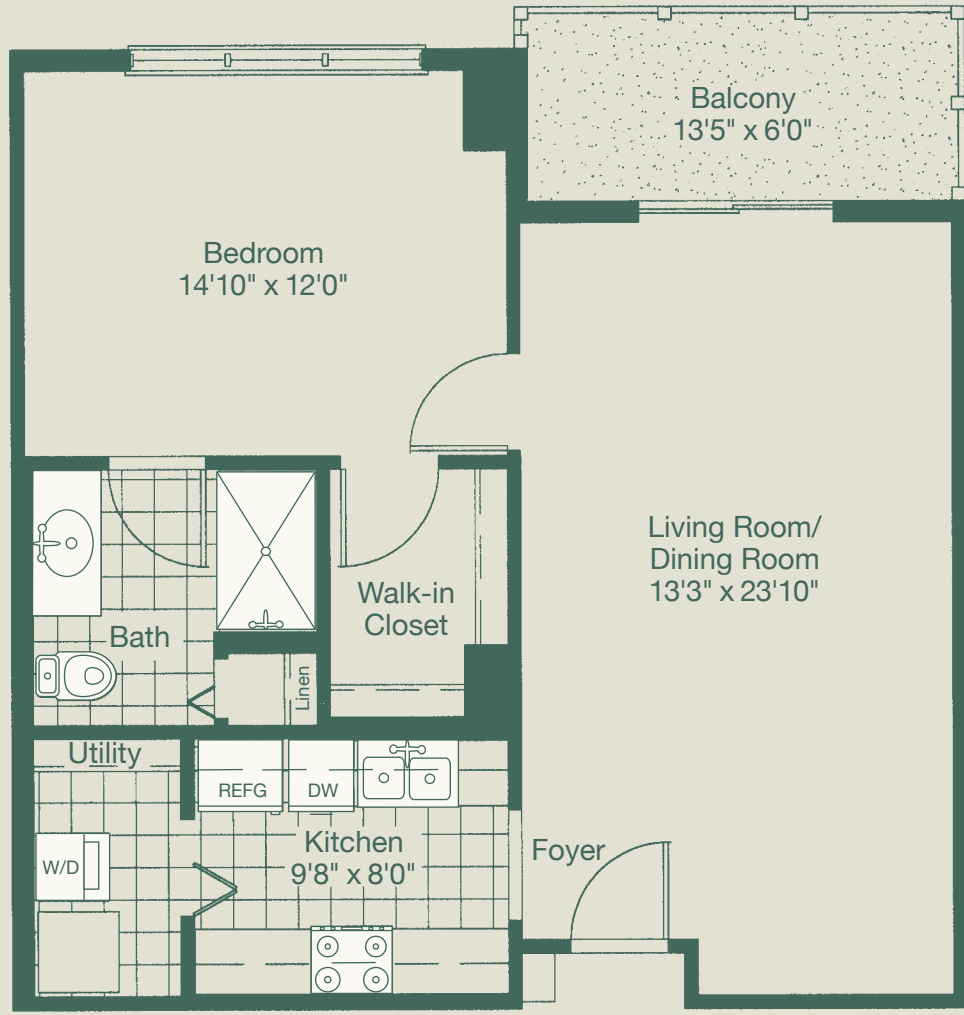

Deerfield

APARTMENT A
One Bedroom
800 Sq. Ft.

Actual dimensions and design may vary.

Deerfield

APARTMENT B

One Bedroom with Carolina Room
946 Sq. Ft.

Actual dimensions and design may vary.

Deerfield

APARTMENT C
Two Bedroom
1203 Sq. Ft.

Actual dimensions and design may vary.

Deerfield

APARTMENT C-1

Two Bedroom Corner
1440 Sq. Ft.

Actual dimensions and design may vary.

Deerfield

APARTMENT D

Two Bedroom with Carolina Room

1346 Sq. Ft.

Actual dimensions and design may vary.

Deerfield

APARTMENT E

*Two Bedroom with Den Corner
1456 Sq. Ft.*

Actual dimensions and design may vary.

Deerfield

APARTMENT F

Two Bedroom Deluxe
1552 Sq. Ft.

Actual dimensions and design may vary.

Deerfield

APARTMENT G

Two Bedroom Grande

1612 Sq. Ft.

Actual dimensions and design may vary.