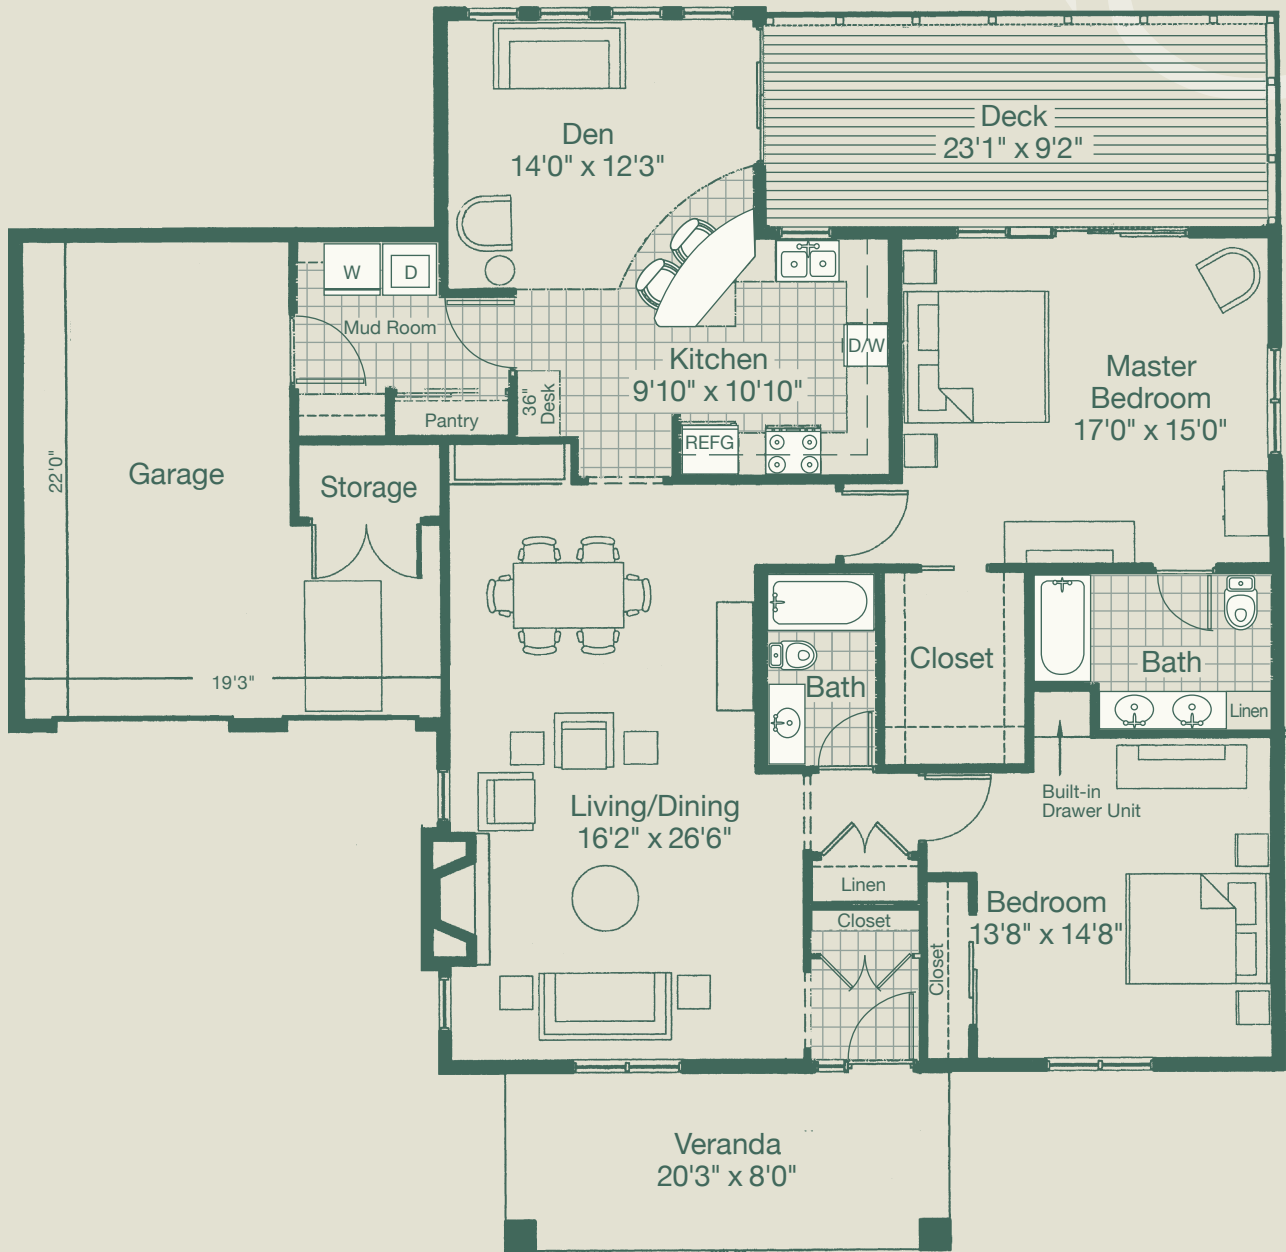

*Individual cottages may vary from this basic plan,
due to addition of rooms, porches, etc., during construction.*

Deerfield

COTTAGE D

*Two Bedroom with Den,
Two Car Garage
2565 Sq. Ft.*

*Individual cottages may vary from this basic plan,
due to addition of rooms, porches, etc., during construction.*

Deerfield

VILLA I

*Two Bedroom with Den,
One Car & Golf Cart Garage
1592 Sq. Ft.*

Actual dimensions and design may vary.

Deerfield

VILLA II

*Two Bedroom with Den,
One Car & Golf Cart Garage
1650 Sq. Ft.*

Actual dimensions and design may vary.

Deerfield

VILLA II - OPEN PLAN

Two Bedroom with Den,
One Car & Golf Cart Garage

1706 Sq. Ft.

Actual dimensions and design may vary.

Deerfield

VILLA III

Two Bedroom with Den, Two Car Garage
2146 Sq. Ft.

Actual dimensions and design may vary.