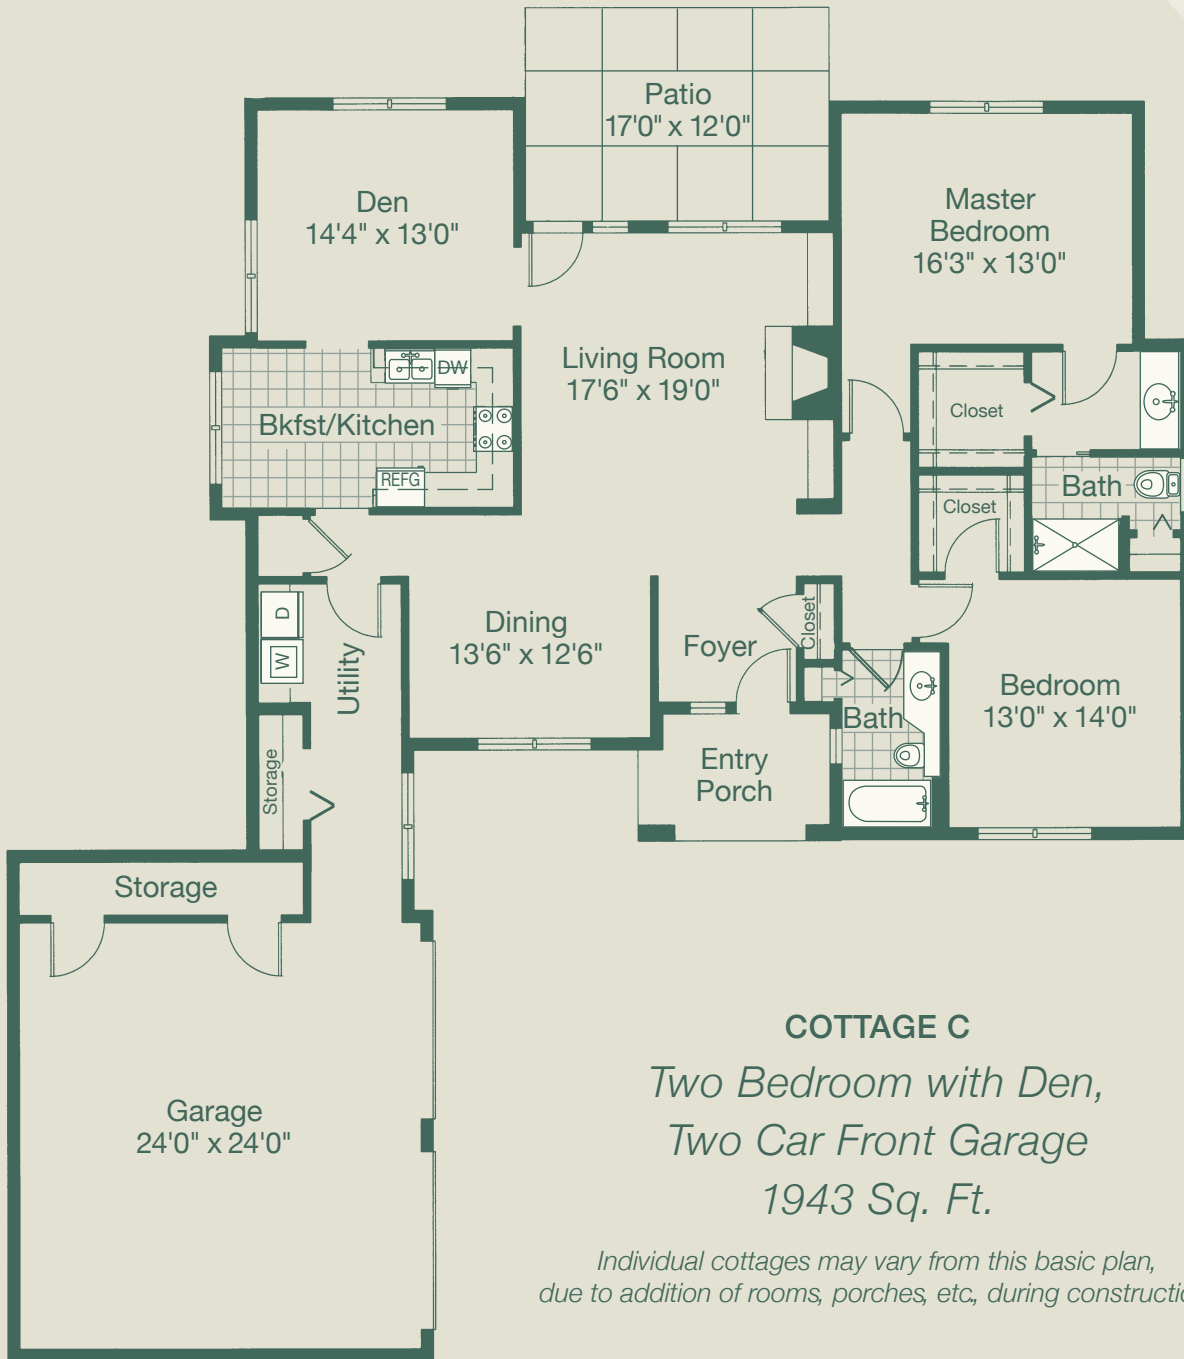

Deerfield

COTTAGE A - OPEN PLAN
*Two Bedroom with Den,
Two Car Garage
2044 Sq. Ft.*

*Individual cottages may vary from this basic plan,
due to addition of rooms, porches, etc,
during construction.*

Deerfield

Garage
24'0" x 24'0"

COTTAGE B

Two Bedroom with Den,
Two Car Back Garage
1946 Sq. Ft.

Individual cottages may vary from this basic plan, due to addition of rooms, porches, etc., during construction.

Deerfield

COTTAGE C

*Two Bedroom with Den,
Two Car Front Garage
1943 Sq. Ft.*

*Individual cottages may vary from this basic plan,
due to addition of rooms, porches, etc., during construction.*

Deerfield

COTTAGE C - OPEN PLAN
*Two Bedroom with Den,
Two Car Garage
1943 Sq. Ft.*

*Individual cottages may vary from this basic plan,
due to addition of rooms, porches, etc., during construction.*

Deerfield

COTTAGE D

*Two Bedroom with Den,
Two Car Garage
2565 Sq. Ft.*

*Individual cottages may vary from this basic plan,
due to addition of rooms, porches, etc., during construction.*