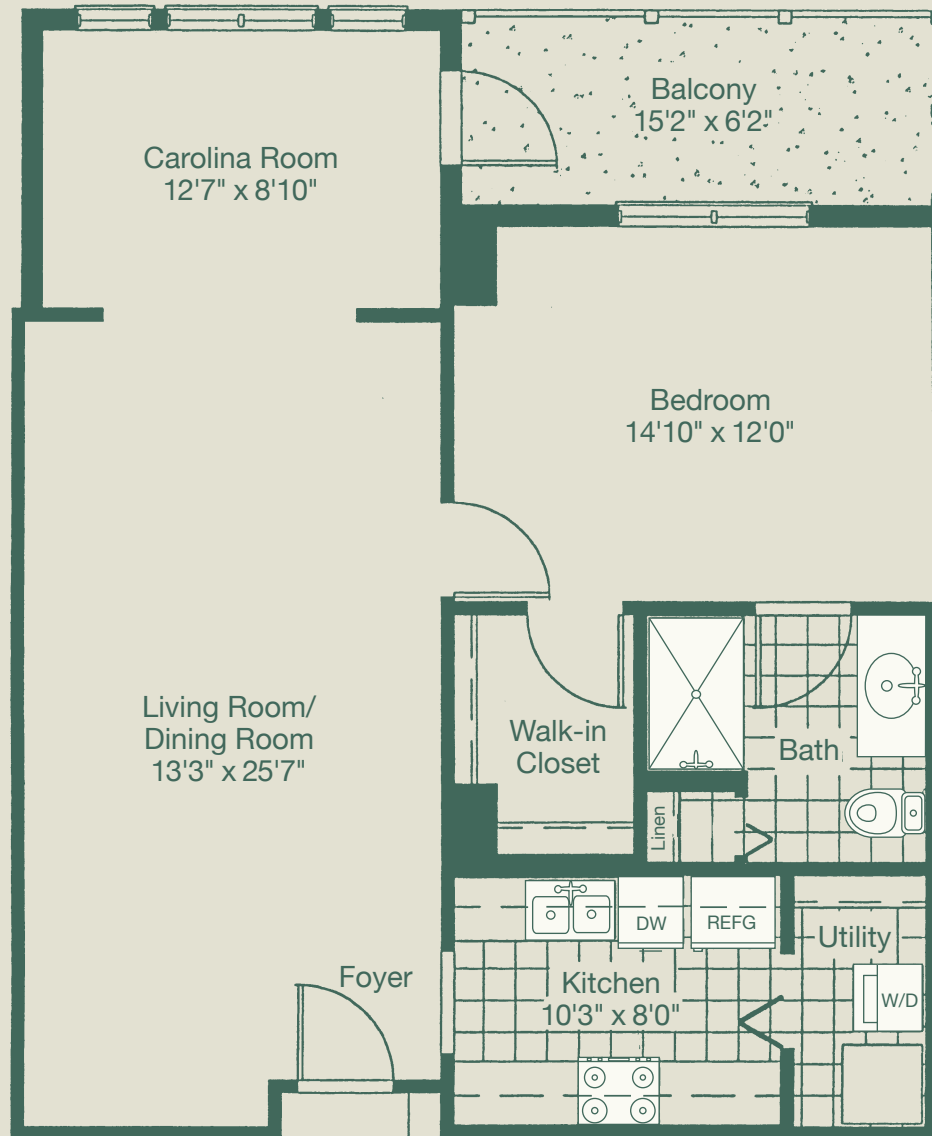

Deerfield

APARTMENT A
One Bedroom
800 Sq. Ft.

Actual dimensions and design may vary.

Deerfield

APARTMENT B

One Bedroom with Carolina Room
946 Sq. Ft.

Actual dimensions and design may vary.

Deerfield

APARTMENT C
Two Bedroom
1203 Sq. Ft.

Actual dimensions and design may vary.

Deerfield

APARTMENT C-1

Two Bedroom Corner
1440 Sq. Ft.

Actual dimensions and design may vary.

Deerfield

APARTMENT D

Two Bedroom with Carolina Room

1346 Sq. Ft.

Actual dimensions and design may vary.

Deerfield

APARTMENT E

*Two Bedroom with Den Corner
1456 Sq. Ft.*

Actual dimensions and design may vary.

Deerfield

APARTMENT F

Two Bedroom Deluxe
1552 Sq. Ft.

Actual dimensions and design may vary.

Deerfield

APARTMENT G

Two Bedroom Grande

1612 Sq. Ft.

Actual dimensions and design may vary.