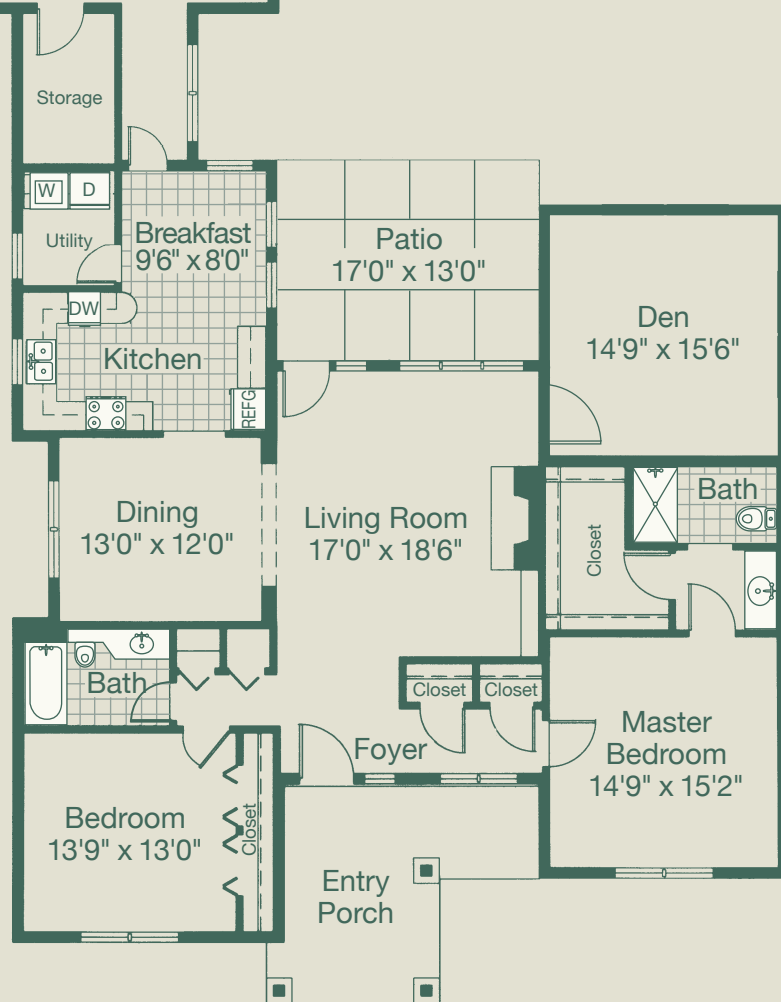

APARTMENT F

Two Bedroom Deluxe
1552 Sq. Ft.

Actual dimensions and design may vary.

Deerfield

APARTMENT G

Two Bedroom Grande

1612 Sq. Ft.

Actual dimensions and design may vary.

Deerfield

APARTMENT L

*Two Bedroom Deluxe
with Carolina Room
2314 Sq. Ft.*

*Actual dimensions
and design may vary.*

Deerfield

COTTAGE A
*Two Bedroom,
Two Car Front Garage
1780 Sq. Ft.*

*Individual cottages may vary from this basic plan,
due to addition of rooms, porches, etc.,
during construction.*

Deerfield

COTTAGE A - OPEN PLAN
*Two Bedroom with Den,
Two Car Garage
2044 Sq. Ft.*

*Individual cottages may vary from this basic plan,
due to addition of rooms, porches, etc,
during construction.*

Deerfield

Garage
24'0" x 24'0"

COTTAGE B

Two Bedroom with Den,
Two Car Back Garage
1946 Sq. Ft.

Individual cottages may vary from this basic plan, due to addition of rooms, porches, etc., during construction.

Deerfield