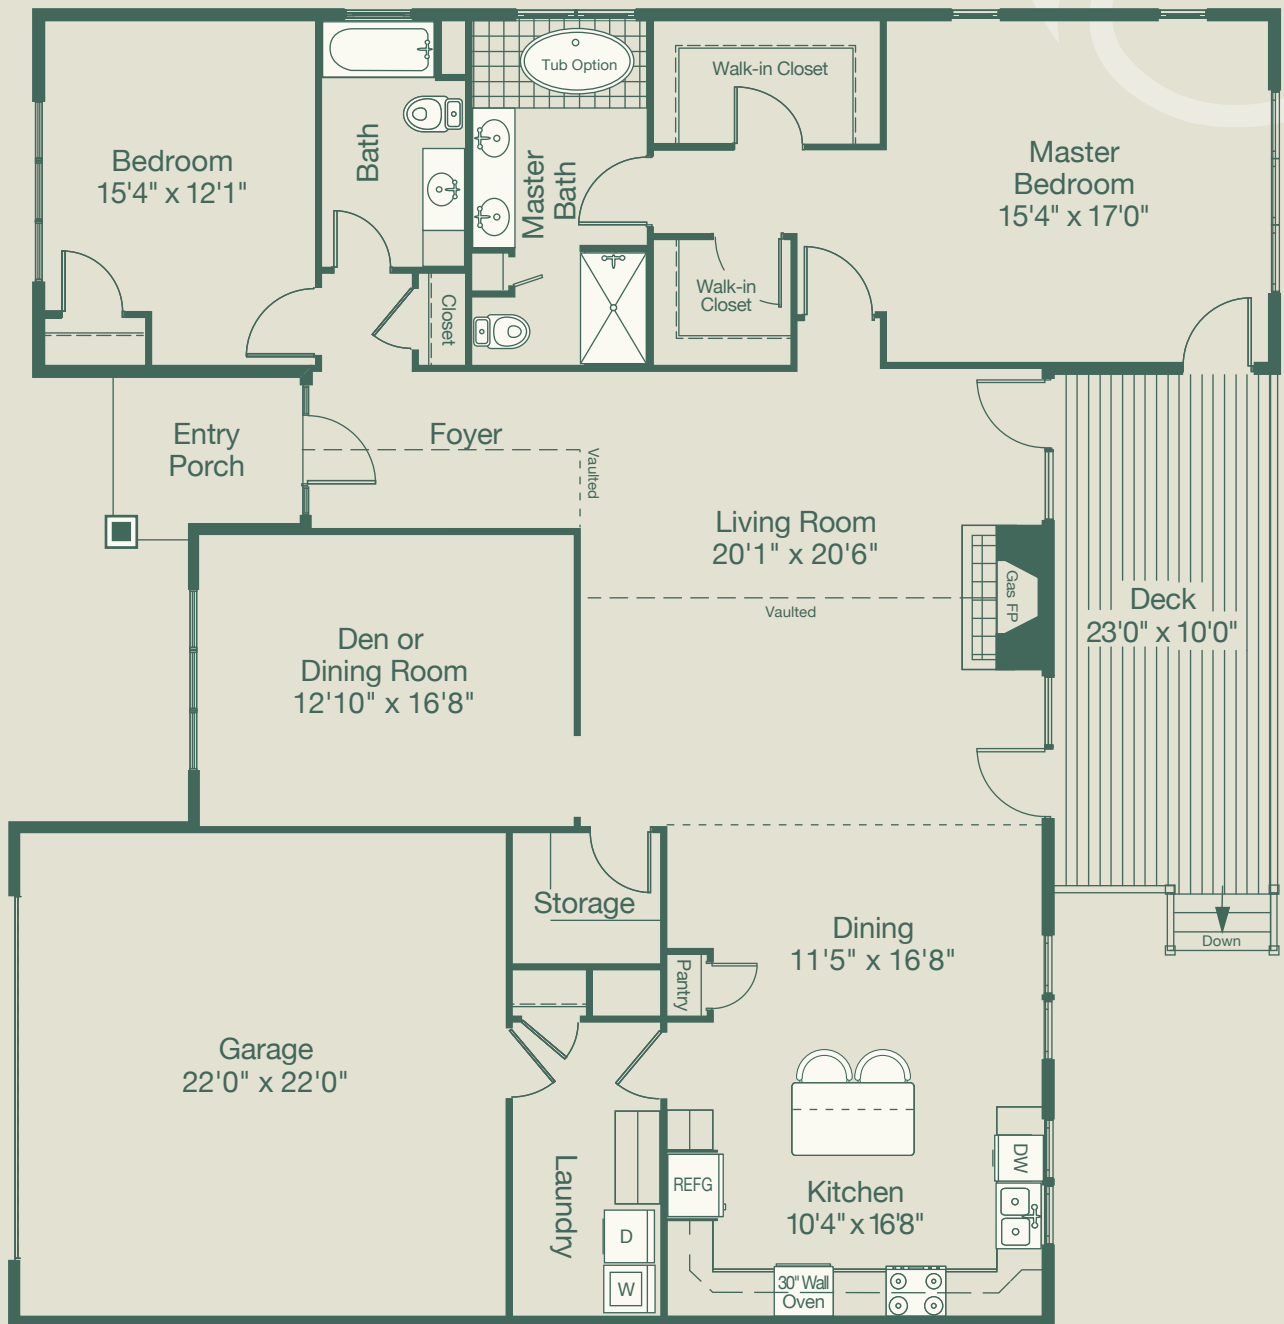

Deerfield

VILLA I

*Two Bedroom with Den,
One Car & Golf Cart Garage
1592 Sq. Ft.*

Actual dimensions and design may vary.

Deerfield

VILLA II

*Two Bedroom with Den,
One Car & Golf Cart Garage
1650 Sq. Ft.*

Actual dimensions and design may vary.

Deerfield

VILLA II - OPEN PLAN

Two Bedroom with Den,
One Car & Golf Cart Garage

1706 Sq. Ft.

Actual dimensions and design may vary.

Deerfield

VILLA III

Two Bedroom with Den, Two Car Garage
2146 Sq. Ft.

Actual dimensions and design may vary.

Deerfield

CLUSTER A/B

*Standard Two Bedroom
Cluster Home with Deck
1316 Sq. Ft.*

Actual dimensions and design may vary.

Deerfield

CLUSTER D

*Large Two Bedroom
Cluster Home with Deck
1487 Sq. Ft.*

Actual dimensions and design may vary.