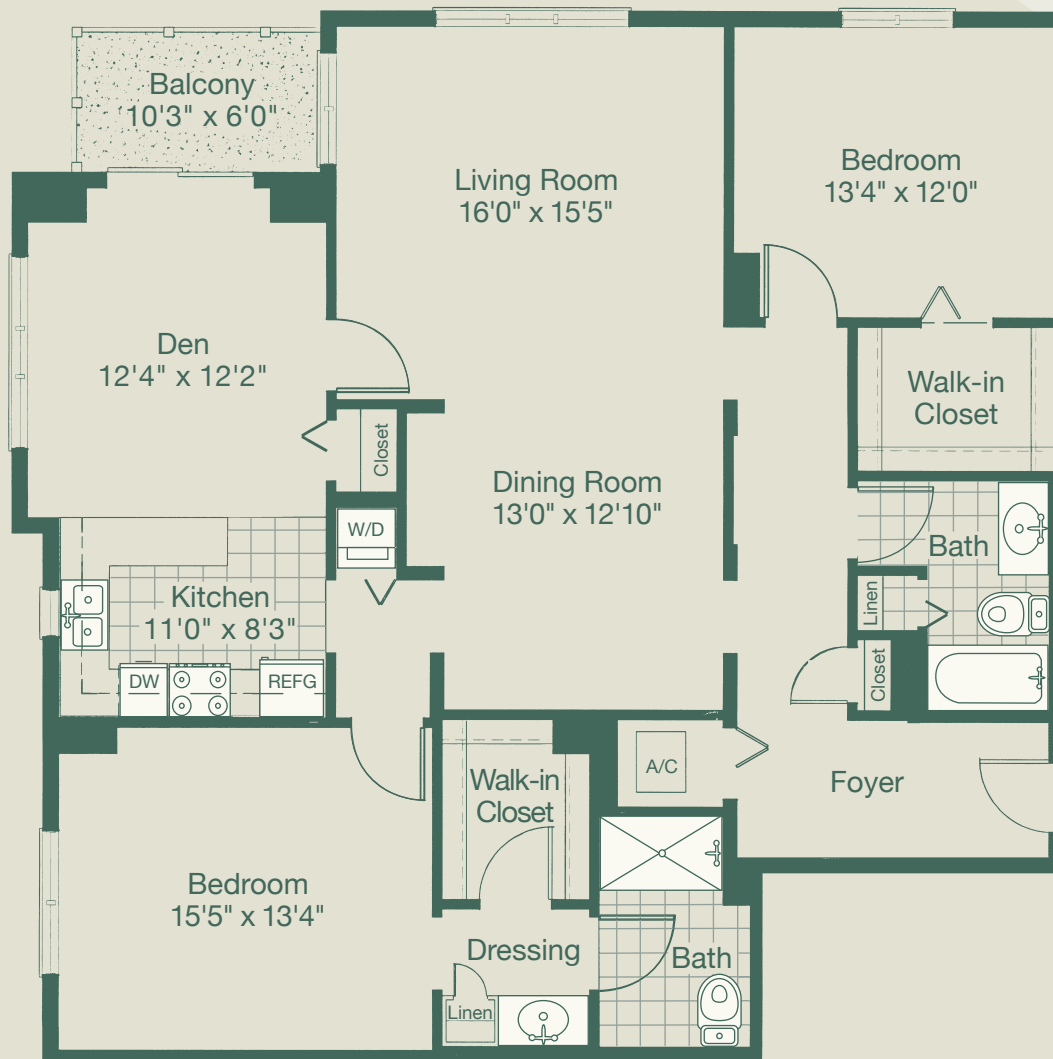

Deerfield

APARTMENT A
One Bedroom
800 Sq. Ft.

Actual dimensions and design may vary.

Deerfield

APARTMENT B

One Bedroom with Carolina Room
946 Sq. Ft.

Actual dimensions and design may vary.

Deerfield

APARTMENT C
Two Bedroom
1203 Sq. Ft.

Actual dimensions and design may vary.

Deerfield

APARTMENT C-1

Two Bedroom Corner
1440 Sq. Ft.

Actual dimensions and design may vary.

Deerfield

APARTMENT D

Two Bedroom with Carolina Room

1346 Sq. Ft.

Actual dimensions and design may vary.

Deerfield

APARTMENT E

*Two Bedroom with Den Corner
1456 Sq. Ft.*

Actual dimensions and design may vary.

Deerfield

APARTMENT F

Two Bedroom Deluxe
1552 Sq. Ft.

Actual dimensions and design may vary.

Deerfield

APARTMENT G

Two Bedroom Grande

1612 Sq. Ft.

Actual dimensions and design may vary.