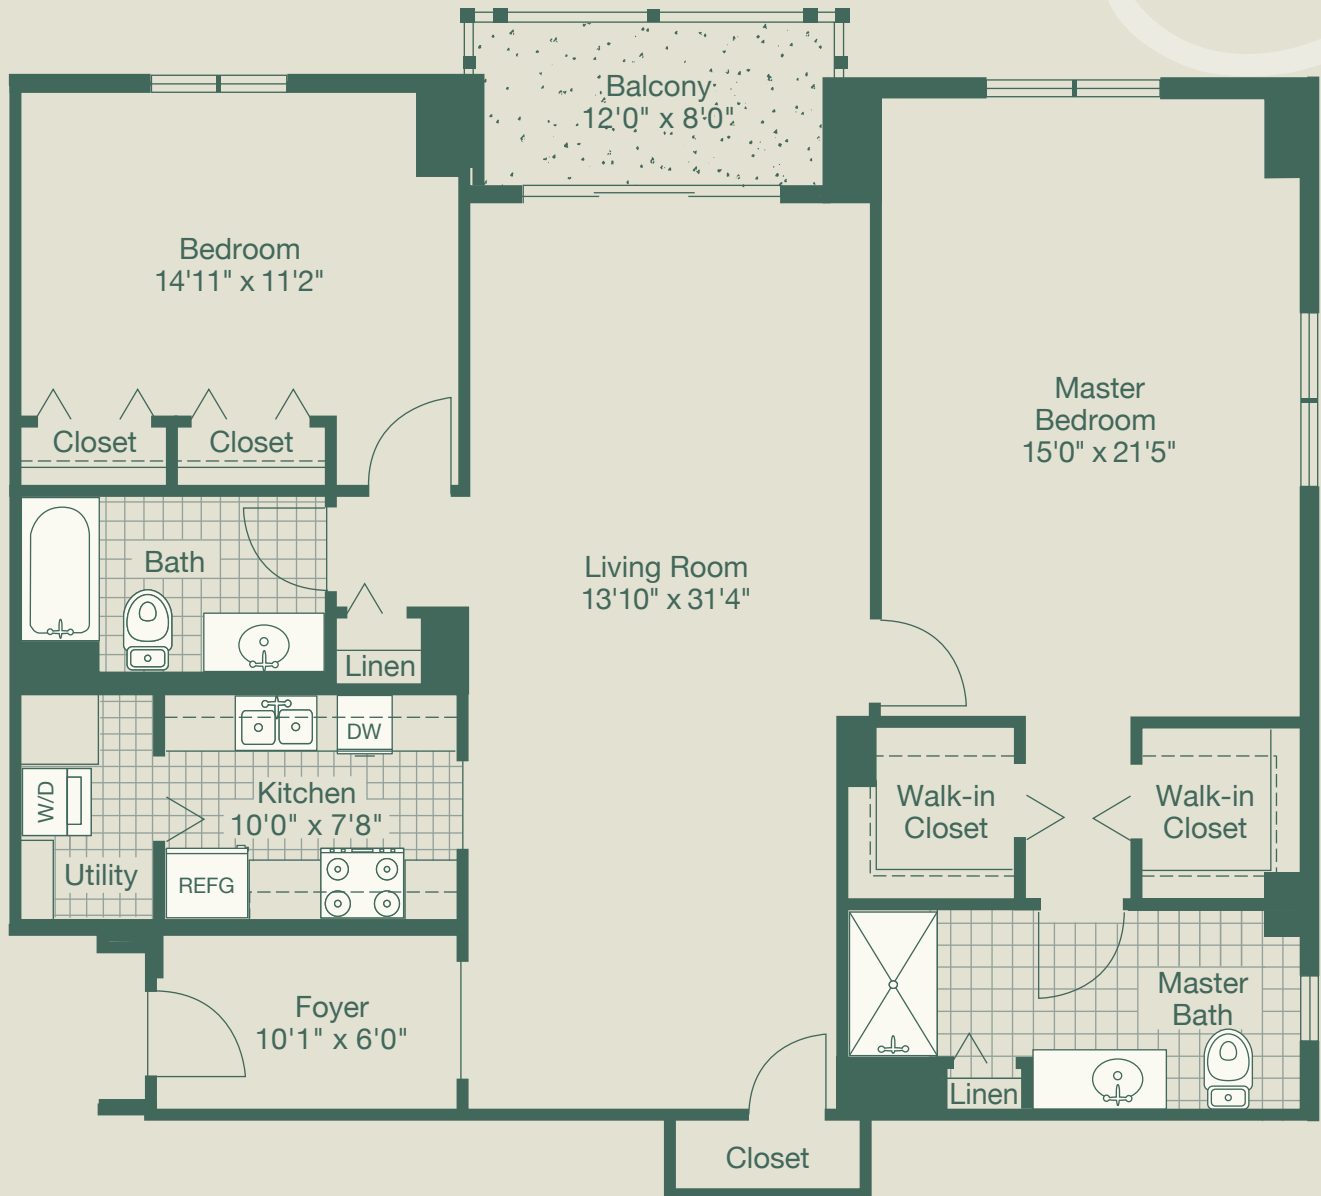

Deerfield

APARTMENT A
One Bedroom
800 Sq. Ft.

Actual dimensions and design may vary.

Deerfield

APARTMENT B

One Bedroom with Carolina Room
946 Sq. Ft.

Actual dimensions and design may vary.

Deerfield

APARTMENT C
Two Bedroom
1203 Sq. Ft.

Actual dimensions and design may vary.

Deerfield

APARTMENT C-1

Two Bedroom Corner
1440 Sq. Ft.

Actual dimensions and design may vary.

Deerfield

APARTMENT D

Two Bedroom with Carolina Room

1346 Sq. Ft.

Actual dimensions and design may vary.

Deerfield

APARTMENT E

*Two Bedroom with Den Corner
1456 Sq. Ft.*

Actual dimensions and design may vary.

Deerfield

APARTMENT F

Two Bedroom Deluxe
1552 Sq. Ft.

Actual dimensions and design may vary.

Deerfield

APARTMENT G

Two Bedroom Grande

1612 Sq. Ft.

Actual dimensions and design may vary.