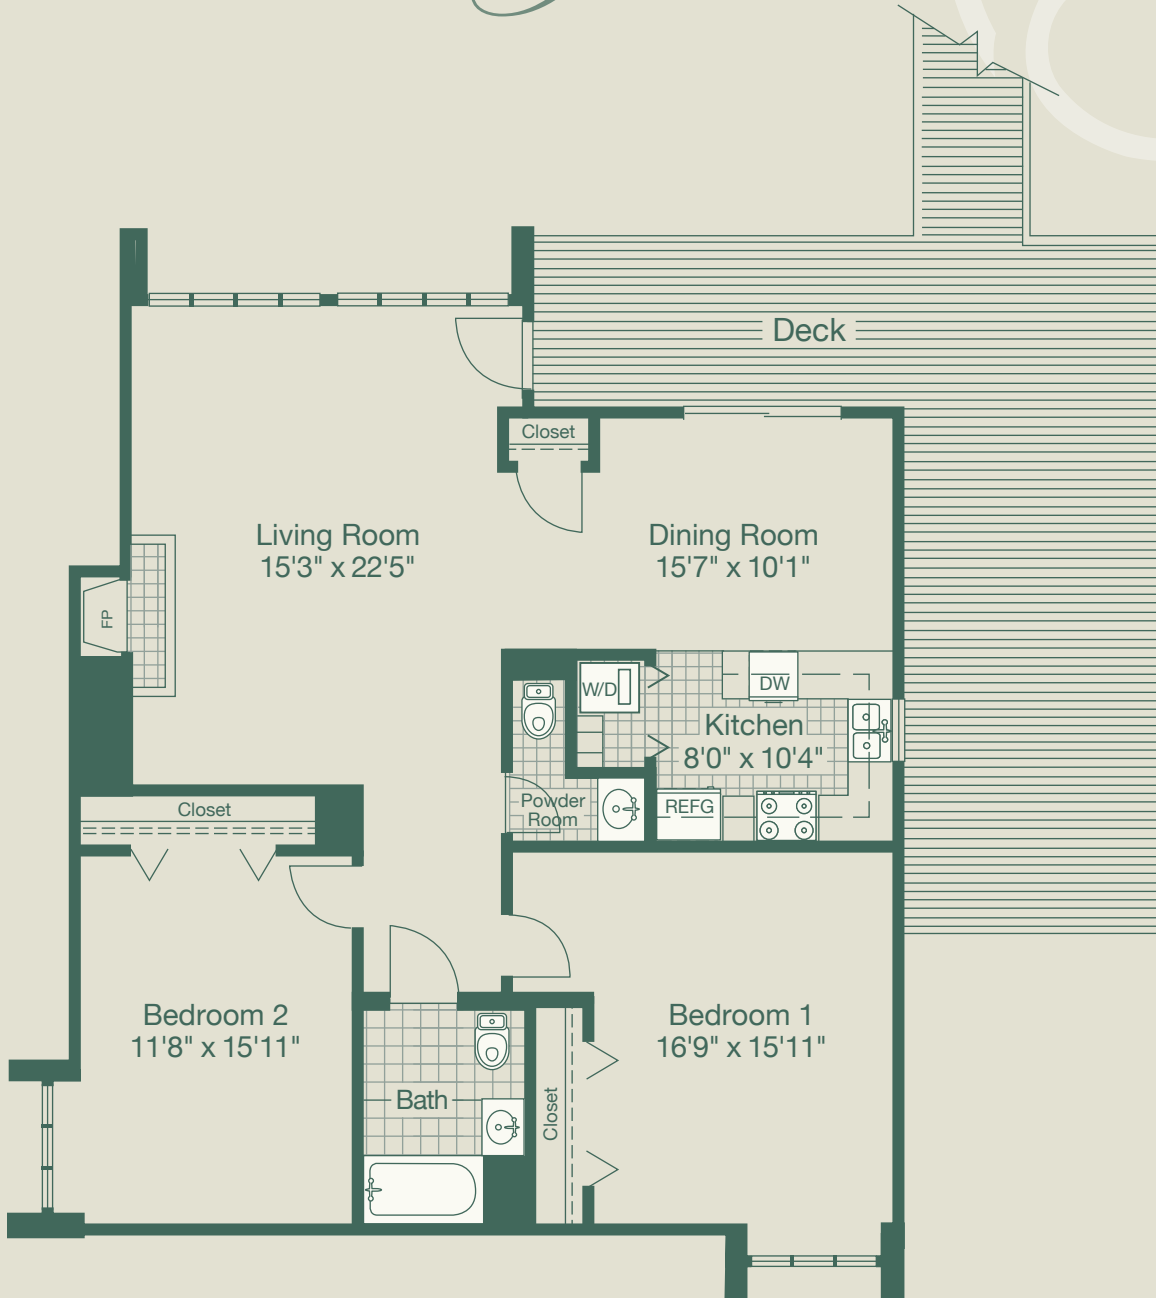

Deerfield

VILLA I

*Two Bedroom with Den,
One Car & Golf Cart Garage
1592 Sq. Ft.*

Actual dimensions and design may vary.

Deerfield

VILLA II

*Two Bedroom with Den,
One Car & Golf Cart Garage
1650 Sq. Ft.*

Actual dimensions and design may vary.

Deerfield

VILLA II - OPEN PLAN

Two Bedroom with Den,
One Car & Golf Cart Garage

1706 Sq. Ft.

Actual dimensions and design may vary.

Deerfield

VILLA III

Two Bedroom with Den, Two Car Garage
2146 Sq. Ft.

Actual dimensions and design may vary.

Deerfield

CLUSTER A/B

*Standard Two Bedroom
Cluster Home with Deck
1316 Sq. Ft.*

Actual dimensions and design may vary.

Deerfield

CLUSTER D

*Large Two Bedroom
Cluster Home with Deck
1487 Sq. Ft.*

Actual dimensions and design may vary.