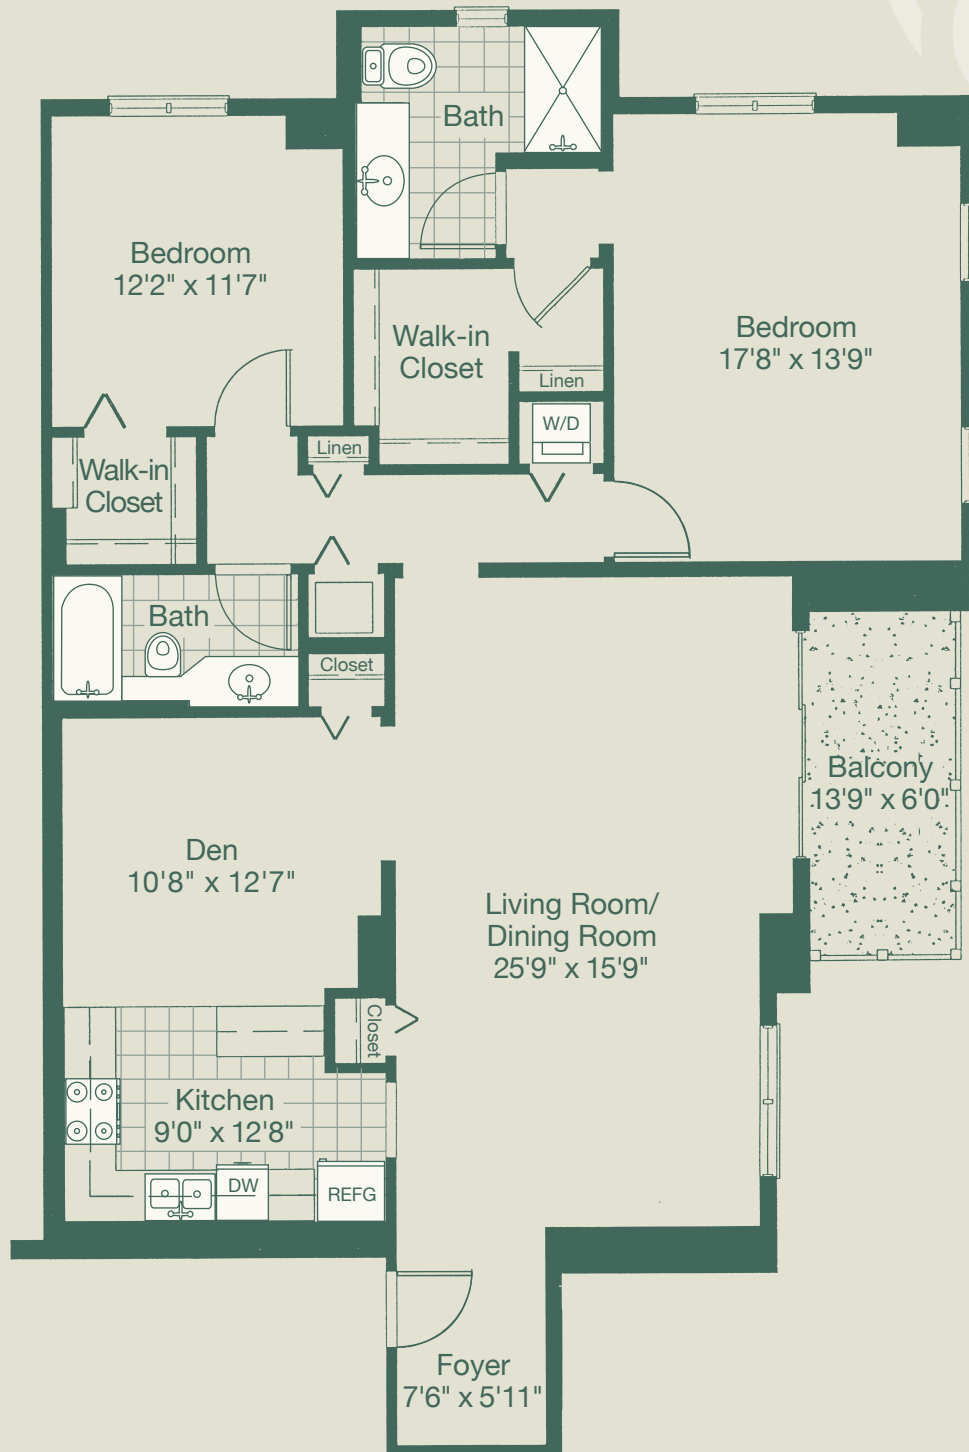

Deerfield

APARTMENT A
One Bedroom
800 Sq. Ft.

Actual dimensions and design may vary.

Deerfield

APARTMENT B

One Bedroom with Carolina Room
946 Sq. Ft.

Actual dimensions and design may vary.

Deerfield

APARTMENT C
Two Bedroom
1203 Sq. Ft.

Actual dimensions and design may vary.

Deerfield

APARTMENT C-1

Two Bedroom Corner
1440 Sq. Ft.

Actual dimensions and design may vary.

Deerfield

APARTMENT D

Two Bedroom with Carolina Room

1346 Sq. Ft.

Actual dimensions and design may vary.

Deerfield

APARTMENT E

*Two Bedroom with Den Corner
1456 Sq. Ft.*

Actual dimensions and design may vary.

Deerfield

APARTMENT F

Two Bedroom Deluxe
1552 Sq. Ft.

Actual dimensions and design may vary.

Deerfield

APARTMENT G

Two Bedroom Grande

1612 Sq. Ft.

Actual dimensions and design may vary.