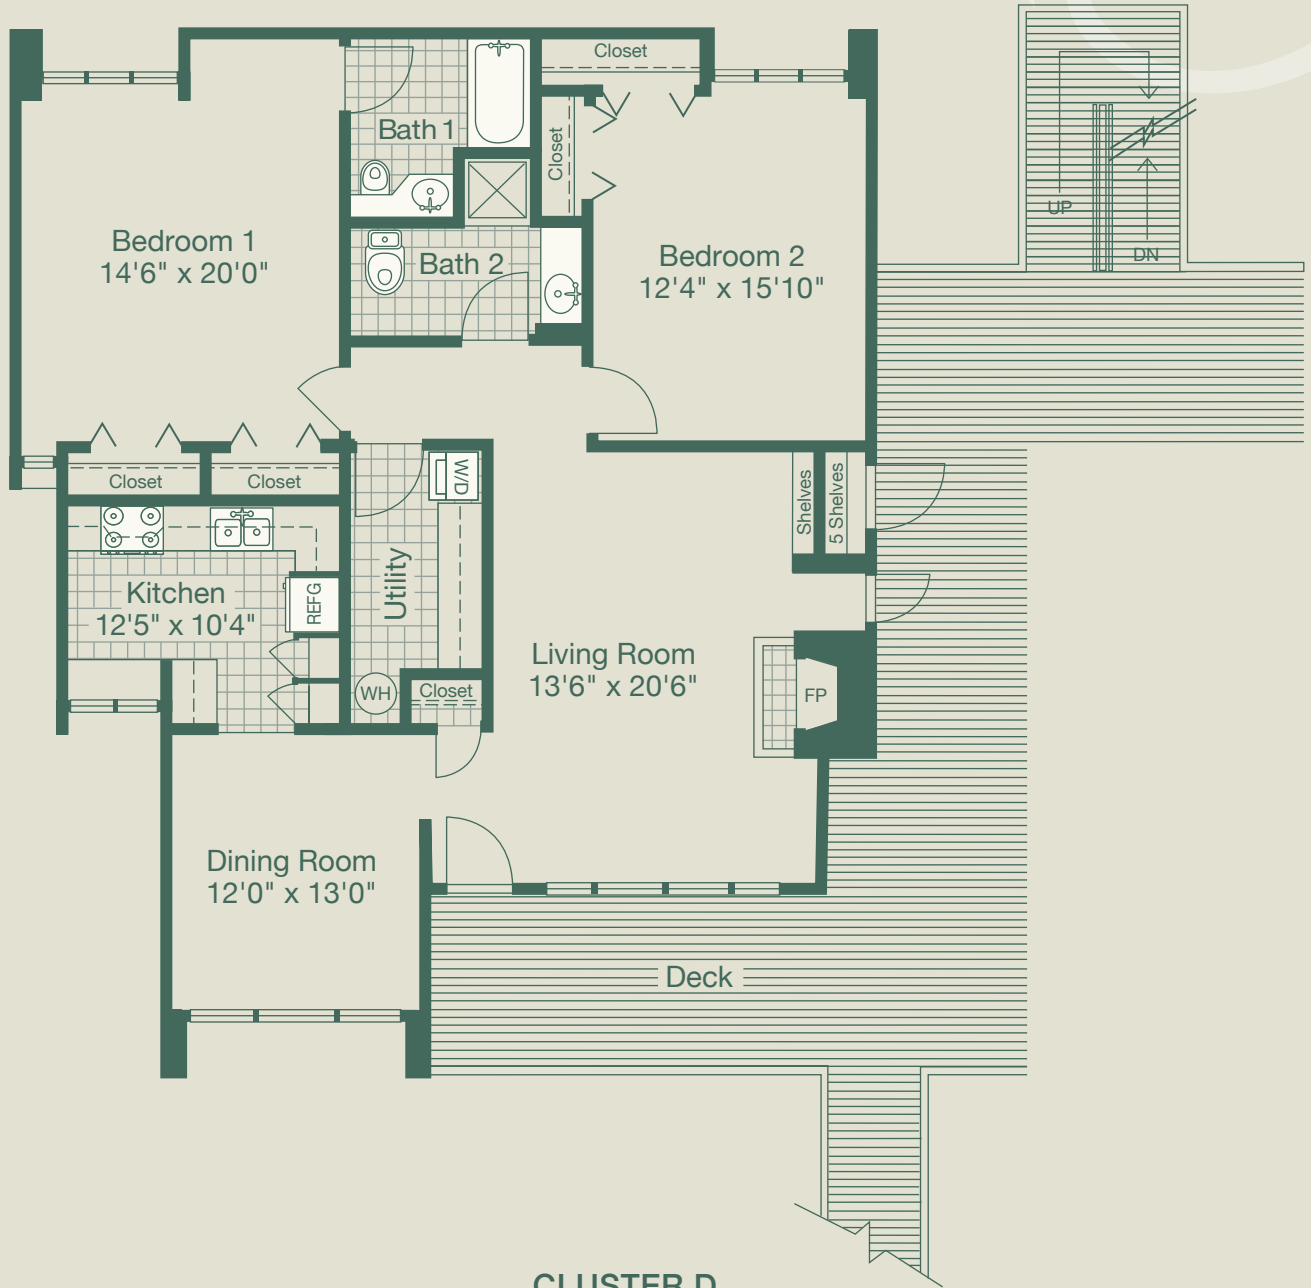

Deerfield

VILLA II - OPEN PLAN

Two Bedroom with Den,
One Car & Golf Cart Garage

1706 Sq. Ft.

Actual dimensions and design may vary.

Deerfield

VILLA III

Two Bedroom with Den, Two Car Garage
2146 Sq. Ft.

Actual dimensions and design may vary.

Deerfield

CLUSTER A/B

*Standard Two Bedroom
Cluster Home with Deck
1316 Sq. Ft.*

Actual dimensions and design may vary.

Deerfield

CLUSTER D

*Large Two Bedroom
Cluster Home with Deck
1487 Sq. Ft.*

Actual dimensions and design may vary.