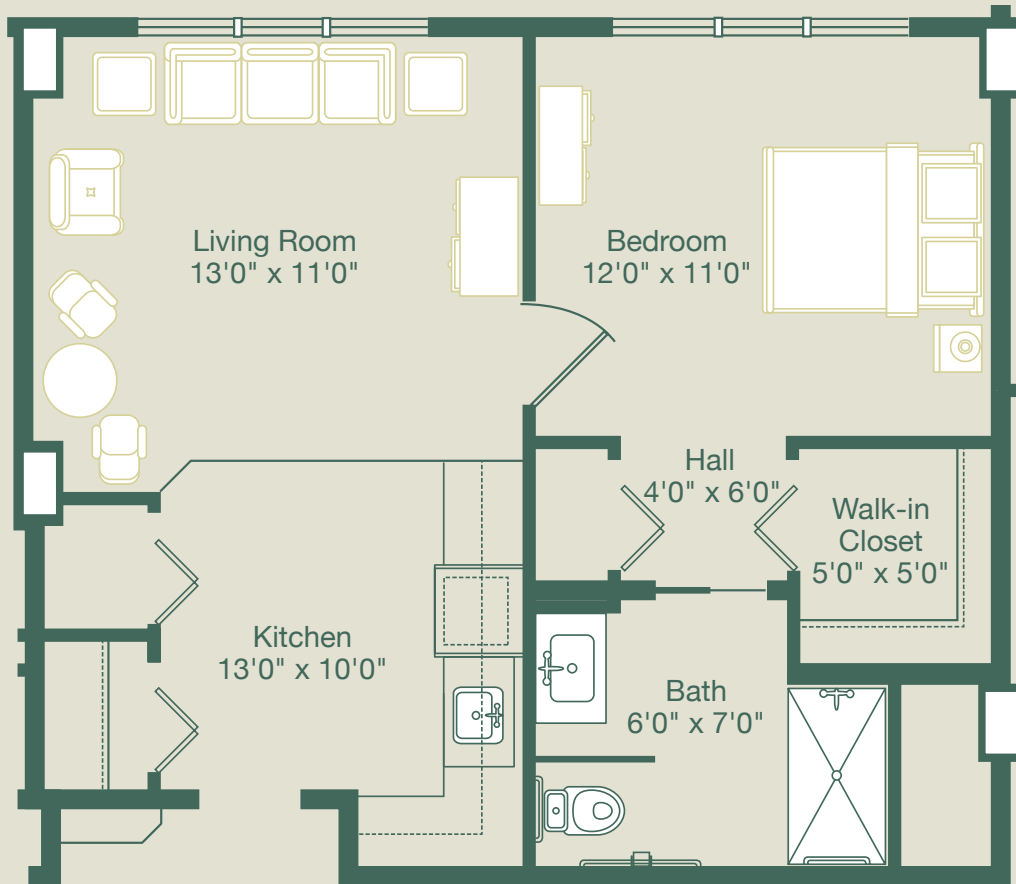

Deerfield

STANDARD SUITE

One Bedroom

Actual dimensions and design may vary.

Deerfield

DELUXE SUITE *One Bedroom*

Actual dimensions and design may vary.

Deerfield

GRANDE SUITE *One Bedroom*

Actual dimensions and design may vary.